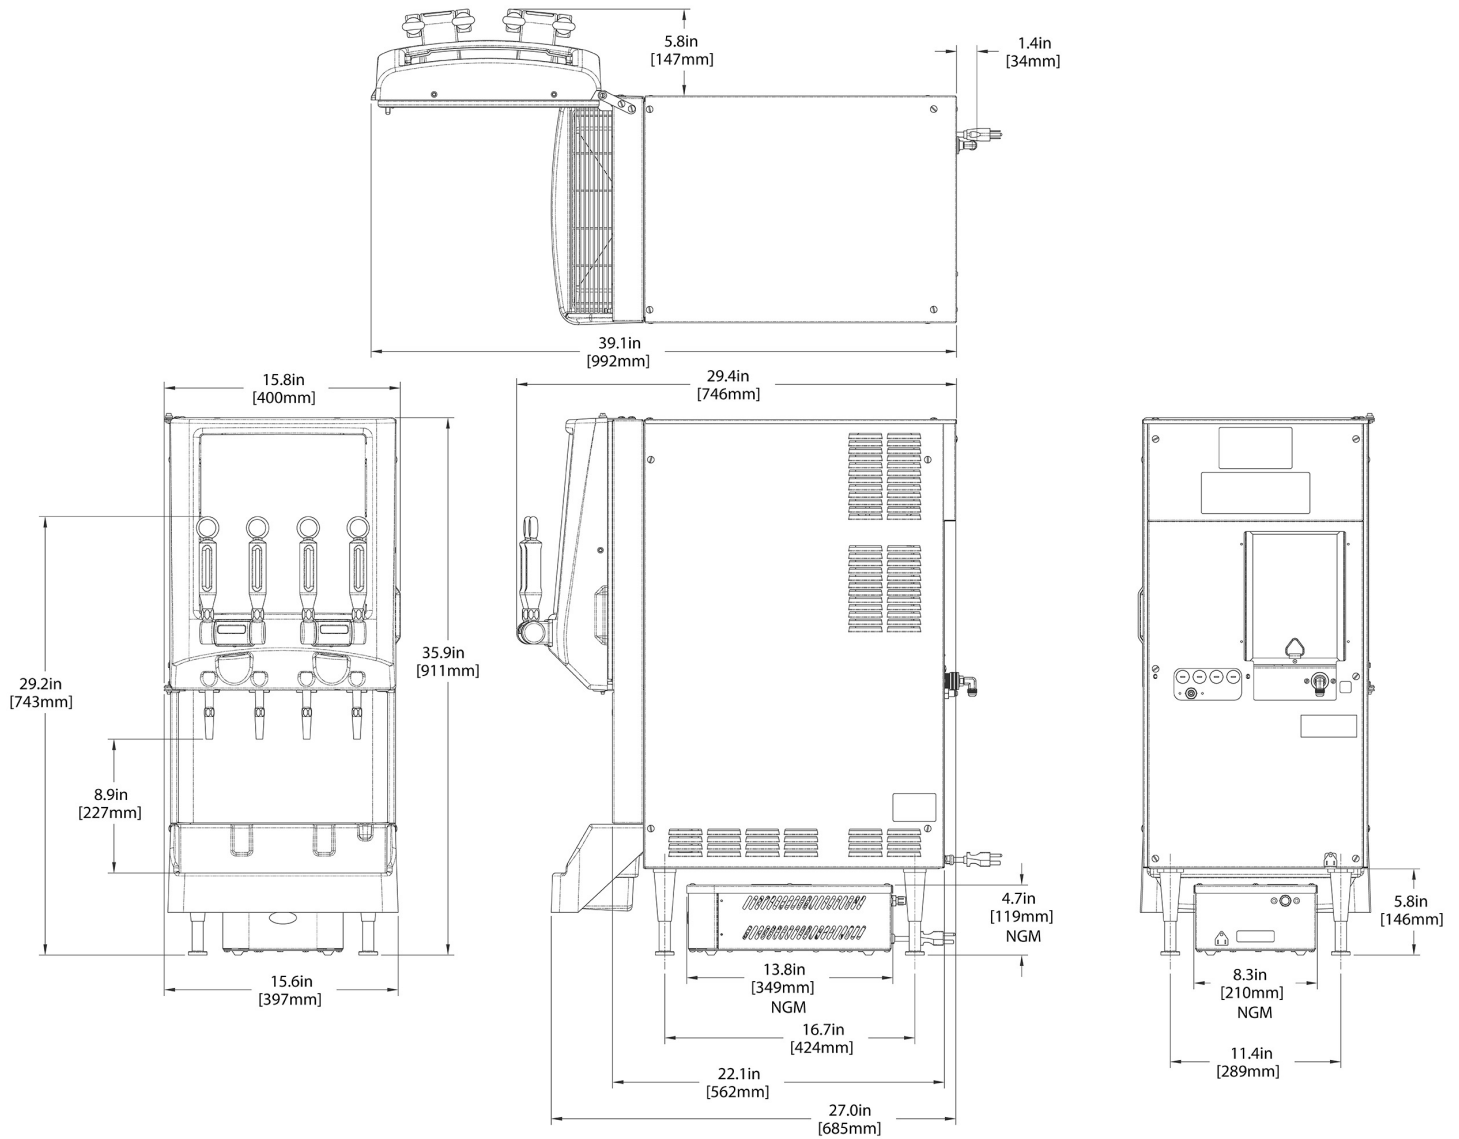

Last Updated:
03/03/2026

Unit				Shipping				
	Height	Width	Depth	Height	Width	Depth	Weight	Volume
English	33.9 in.	9.8 in.	29.8 in.	35.9 in.	15.8 in.	29.4 in.	208.000 lbs	9.651 ft ³
Metric	86.1 cm	24.9 cm	75.7 cm	91.2 cm	40.1 cm	74.7 cm	94.349 kgs	0.273 m ³