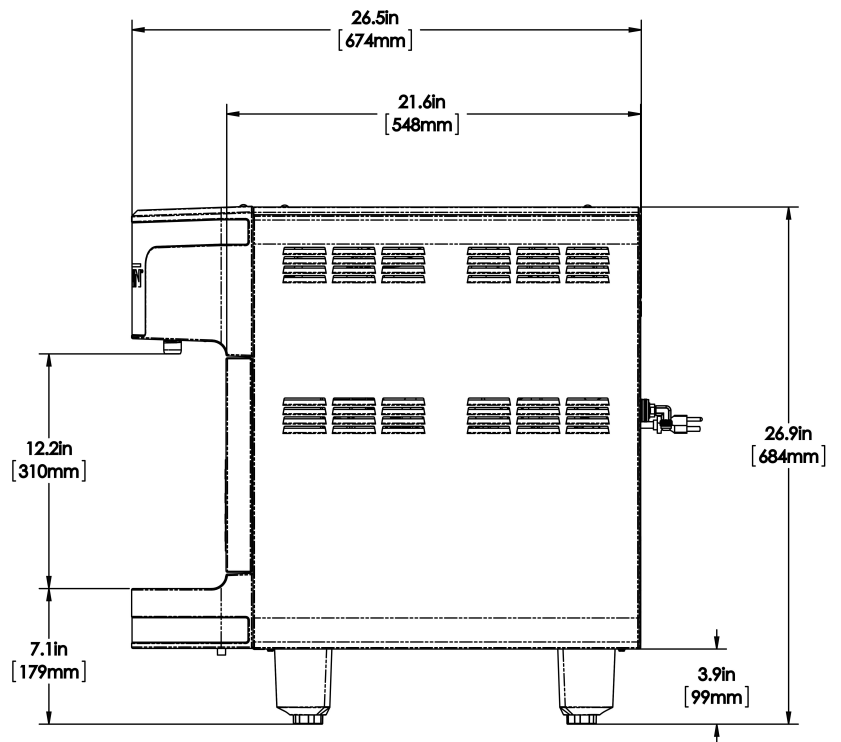

Last Updated:
11/06/2025

	Unit			Shipping				
	Height	Width	Depth	Height	Width	Depth	Weight	Volume
English	26.9 in.	10.0 in.	28.1 in.	43.1 in.	22.8 in.	30.5 in.	103.000 lbs	17.317 ft³
Metric	68.3 cm	25.4 cm	71.4 cm	109.5 cm	57.8 cm	77.5 cm	46.721 kgs	0.490 m³