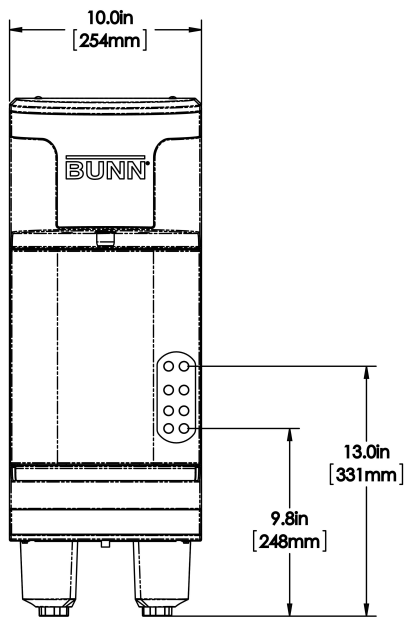

Plumbing Requirements

PSI	kPa	Fitting Supplied	Water Flow Required (GPM)
30-100	207-689	3/8" Male Flare Fitting	1.40

CAD Drawings

2D	Revit	KLC
●	●	●

WARNING: This product can expose you to chemicals including Bisphenol A (BPA), which is known to the State of California to cause birth defects or other reproductive harm. For more information go to www.P65Warnings.ca.gov

Last Updated:
11/06/2025

	Unit			Shipping				
	Height	Width	Depth	Height	Width	Depth	Weight	Volume
English	26.9 in.	10.0 in.	28.1 in.	43.1 in.	22.8 in.	30.5 in.	103.000 lbs	17.317 ft³
Metric	68.3 cm	25.4 cm	71.4 cm	109.5 cm	57.8 cm	77.5 cm	46.721 kgs	0.490 m³