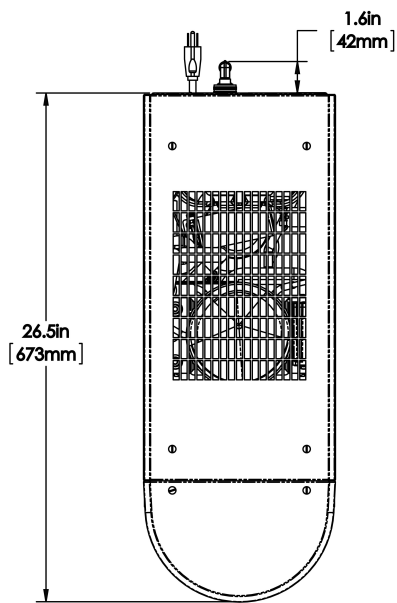

Plumbing Requirements

PSI	kPa	Fitting Supplied	Water Flow Required (GPM)
30-100	207-689	3/8" Male Flare Fitting	1.40

CAD Drawings

2D	Revit	KLC
●	●	●

WARNING: This product can expose you to chemicals including Bisphenol A (BPA), which is known to the State of California to cause birth defects or other reproductive harm. For more information go to www.P65Warnings.ca.gov

Last Updated:
11/06/2025

	Unit			Shipping				
	Height	Width	Depth	Height	Width	Depth	Weight	Volume
English	26.9 in.	10.0 in.	28.1 in.	43.1 in.	22.8 in.	30.5 in.	103.000 lbs	17.317 ft³
Metric	68.3 cm	25.4 cm	71.4 cm	109.5 cm	57.8 cm	77.5 cm	46.721 kgs	0.490 m³