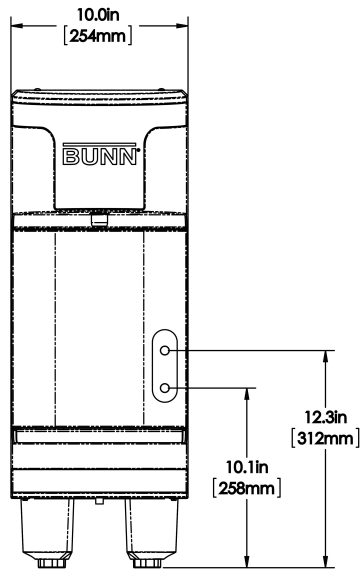

Last Updated:
03/02/2026

	Unit			Shipping				
	Height	Width	Depth	Height	Width	Depth	Weight	Volume
English	26.9 in.	10.0 in.	28.1 in.	43.1 in.	22.8 in.	30.5 in.	103.000 lbs	17.317 ft³
Metric	68.3 cm	25.4 cm	71.4 cm	109.5 cm	57.8 cm	77.5 cm	46.721 kgs	0.490 m³