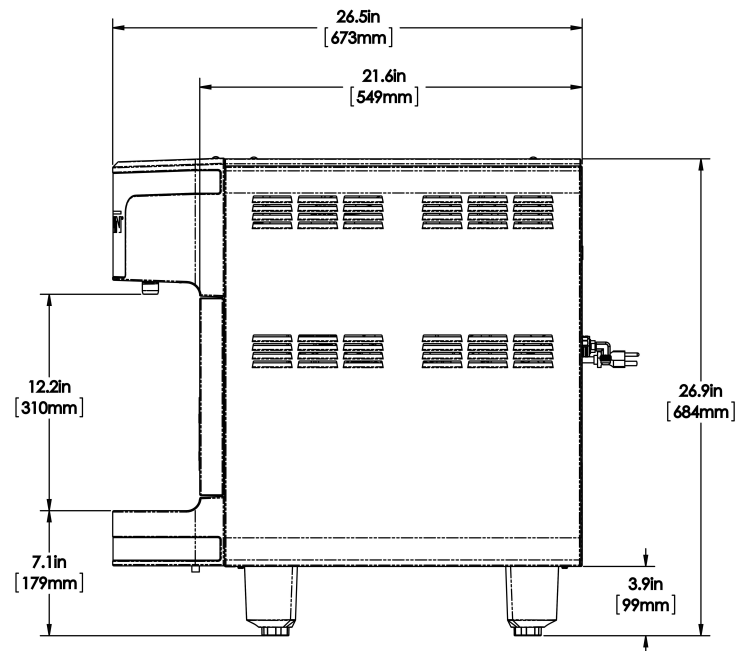

Last Updated:
03/02/2026

	Unit			Shipping				
	Height	Width	Depth	Height	Width	Depth	Weight	Volume
English	26.9 in.	10.0 in.	28.1 in.	43.1 in.	22.8 in.	30.5 in.	103.000 lbs	17.317 ft³
Metric	68.3 cm	25.4 cm	71.4 cm	109.5 cm	57.8 cm	77.5 cm	46.721 kgs	0.490 m³