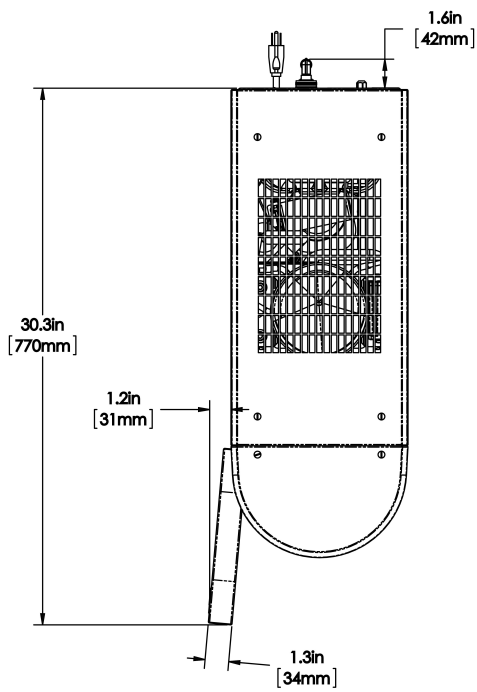

Plumbing Requirements

PSI	kPa	Fitting Supplied	Water Flow Required (GPM)
30-100	207-689	3/8" Male Flare Fitting	1.40

CAD Drawings

2D	Revit	KLC
●	●	●

WARNING: This product can expose you to chemicals including Bisphenol A (BPA), which is known to the State of California to cause birth defects or other reproductive harm. For more information go to www.P65Warnings.ca.gov

Last Updated:
03/02/2026

	Unit			Shipping				
	Height	Width	Depth	Height	Width	Depth	Weight	Volume
English	26.9 in.	10.0 in.	28.1 in.	43.1 in.	22.8 in.	30.5 in.	103.000 lbs	17.317 ft³
Metric	68.3 cm	25.4 cm	71.4 cm	109.5 cm	57.8 cm	77.5 cm	46.721 kgs	0.490 m³