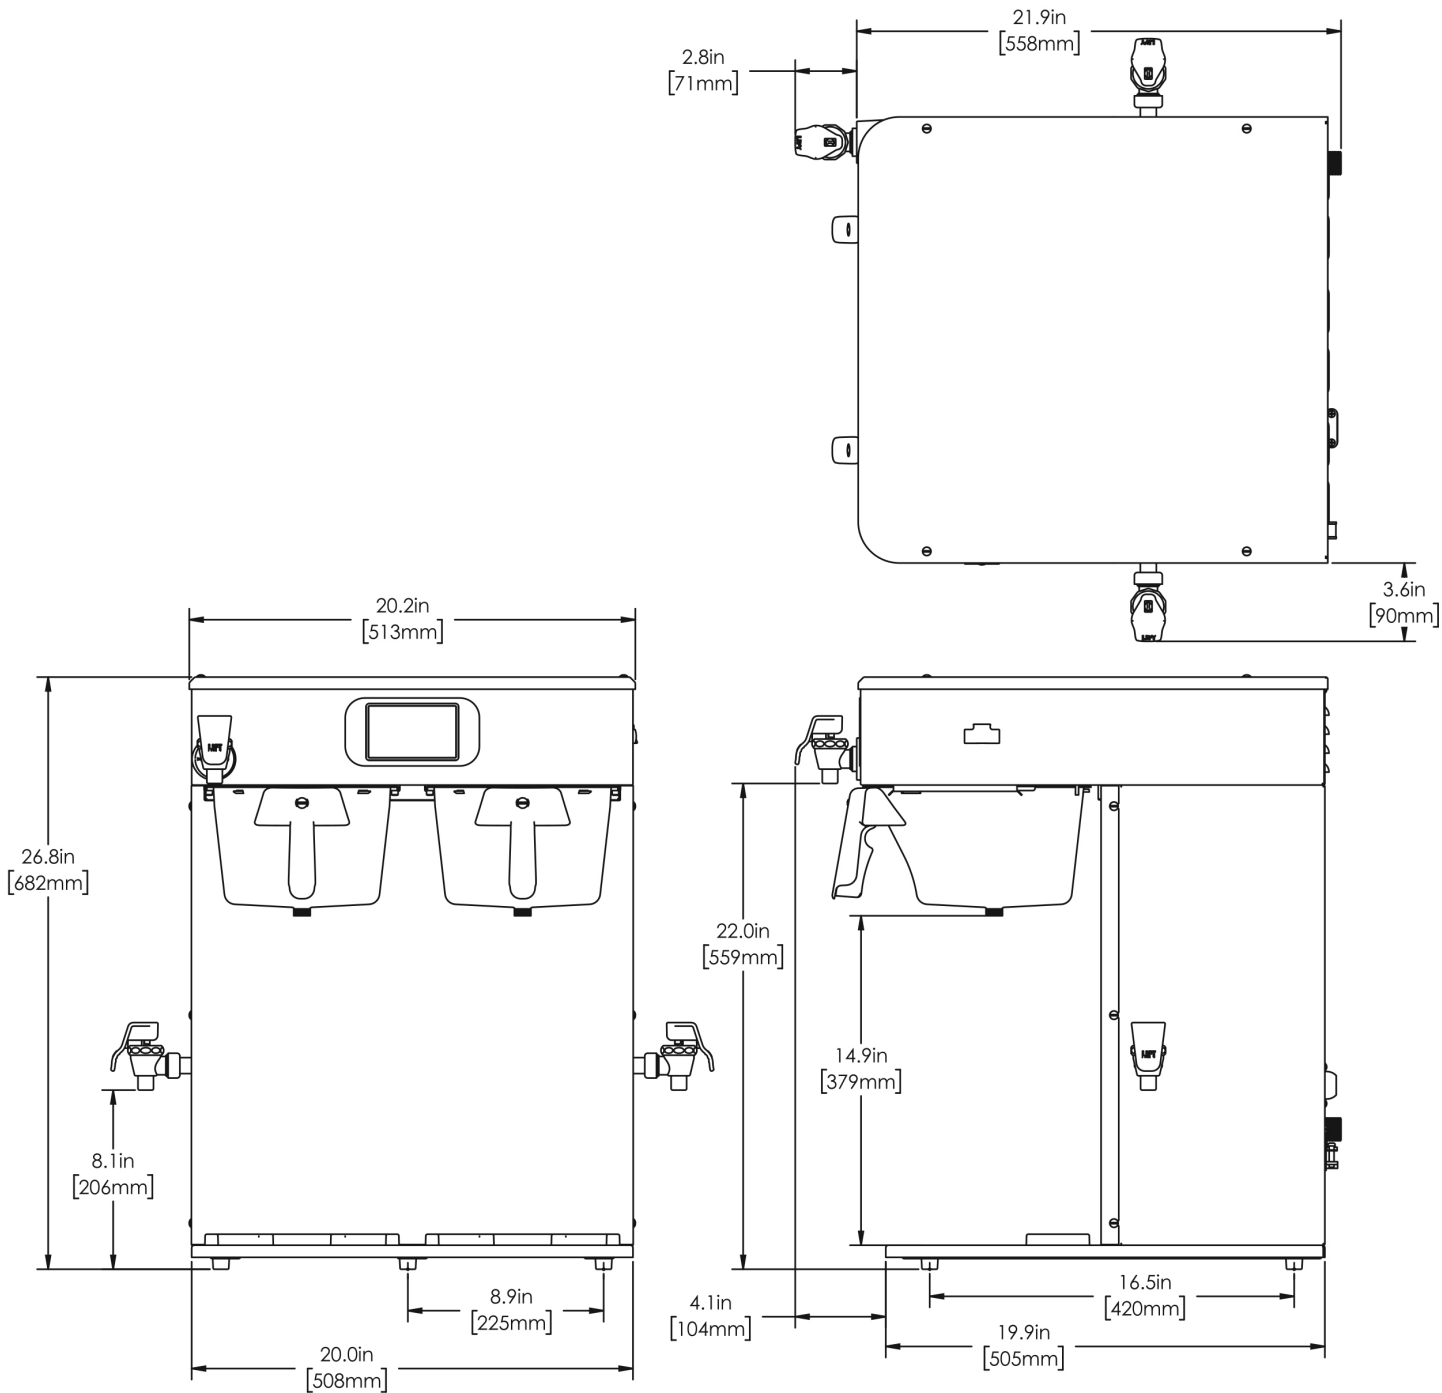

Last Updated:  
05/15/2026

	Unit			Shipping				
	Height	Width	Depth	Height	Width	Depth	Weight	Volume
English	26.8 in.	20.2 in.	24.7 in.	30.0 in.	23.9 in.	28.4 in.	83.000 lbs	11.761 ft <sup>3</sup>
Metric	68.1 cm	51.3 cm	62.7 cm	76.2 cm	60.6 cm	72.1 cm	37.649 kgs	0.333 m <sup>3</sup>