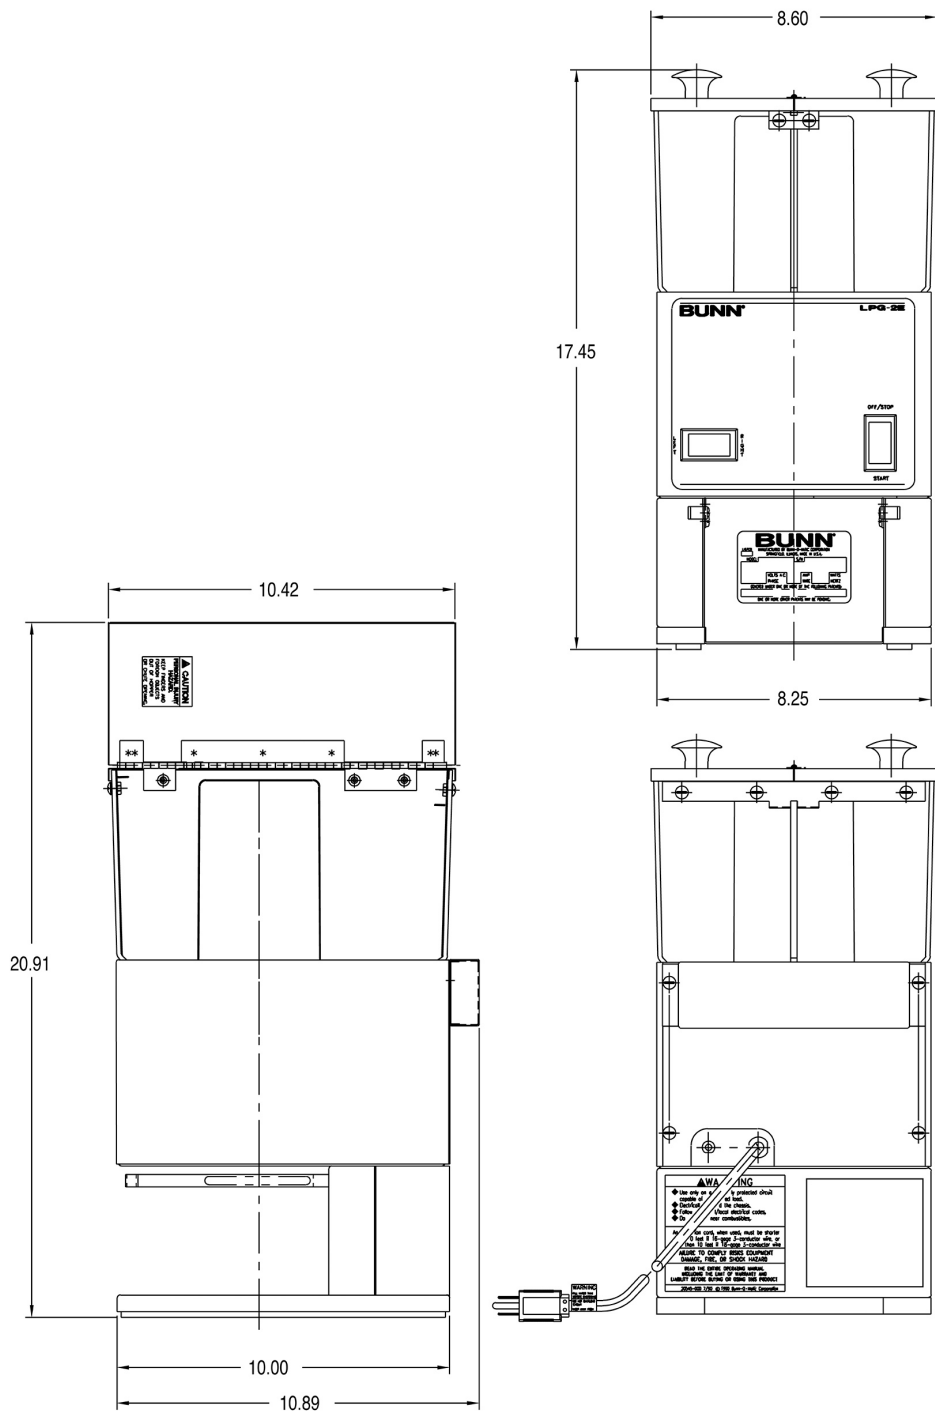

Last Updated:
03/18/2026

Unit				Shipping				
	Height	Width	Depth	Height	Width	Depth	Weight	Volume
English	17.4 in.	8.6 in.	10.9 in.	23.8 in.	12.9 in.	15.0 in.	27.900 lbs	2.654 ft ³
Metric	44.2 cm	21.8 cm	27.7 cm	60.3 cm	32.7 cm	38.1 cm	12.655 kgs	0.075 m ³