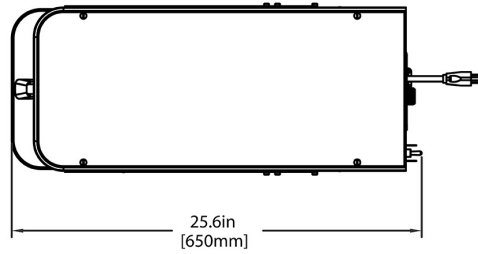

Last Updated:
03/06/2026

1.

	Unit			Shipping				
	Height	Width	Depth	Height	Width	Depth	Weight	Volume
English	35.0 in.	10.0 in.	24.3 in.	38.1 in.	14.3 in.	32.3 in.	78.400 lbs	10.139 ft³
Metric	88.9 cm	25.4 cm	61.7 cm	96.8 cm	36.2 cm	81.9 cm	35.562 kgs	0.287 m³