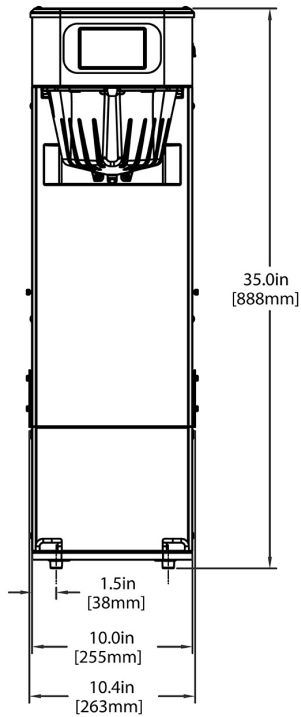

Plumbing Requirements

PSI	kPa	Fitting Supplied	Water Flow Required (GPM)
20-90	138-621	3/8" Male Flare Fitting	1.25

CAD Drawings

2D	Revit	KLC
●	●	●

WARNING:

BUNN® reserves the right to change specifications and product design without notice. Such revisions do not entitle the buyer to corresponding changes, improvements, additions or replacements for previously purchased equipment. For most current specifications and other info visit bunn.com.

Last Updated:
03/06/2026

1.

	Unit			Shipping				
	Height	Width	Depth	Height	Width	Depth	Weight	Volume
English	35.0 in.	10.0 in.	24.3 in.	38.1 in.	14.3 in.	32.3 in.	78.400 lbs	10.139 ft³
Metric	88.9 cm	25.4 cm	61.7 cm	96.8 cm	36.2 cm	81.9 cm	35.562 kgs	0.287 m³