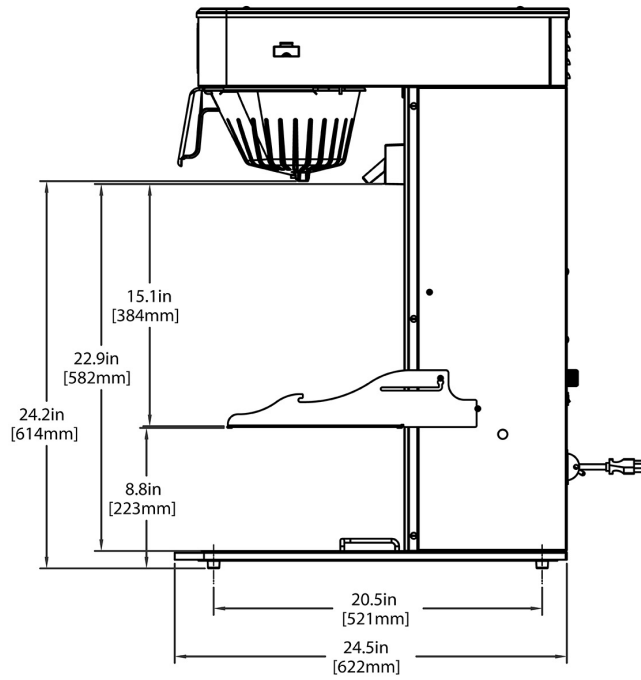

Last Updated:
03/06/2026

1.

	Unit			Shipping				
	Height	Width	Depth	Height	Width	Depth	Weight	Volume
English	35.0 in.	10.0 in.	24.3 in.	38.1 in.	14.3 in.	32.3 in.	78.400 lbs	10.139 ft³
Metric	88.9 cm	25.4 cm	61.7 cm	96.8 cm	36.2 cm	81.9 cm	35.562 kgs	0.287 m³