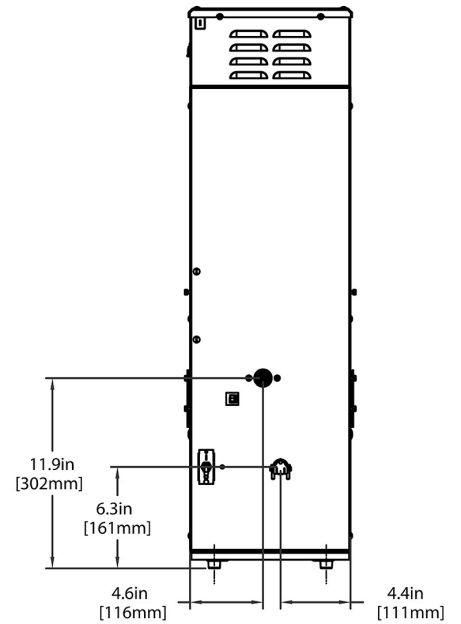

Last Updated:
03/06/2026

1.

	Unit			Shipping				
	Height	Width	Depth	Height	Width	Depth	Weight	Volume
English	35.0 in.	10.0 in.	24.3 in.	38.1 in.	14.3 in.	32.3 in.	78.400 lbs	10.139 ft³
Metric	88.9 cm	25.4 cm	61.7 cm	96.8 cm	36.2 cm	81.9 cm	35.562 kgs	0.287 m³