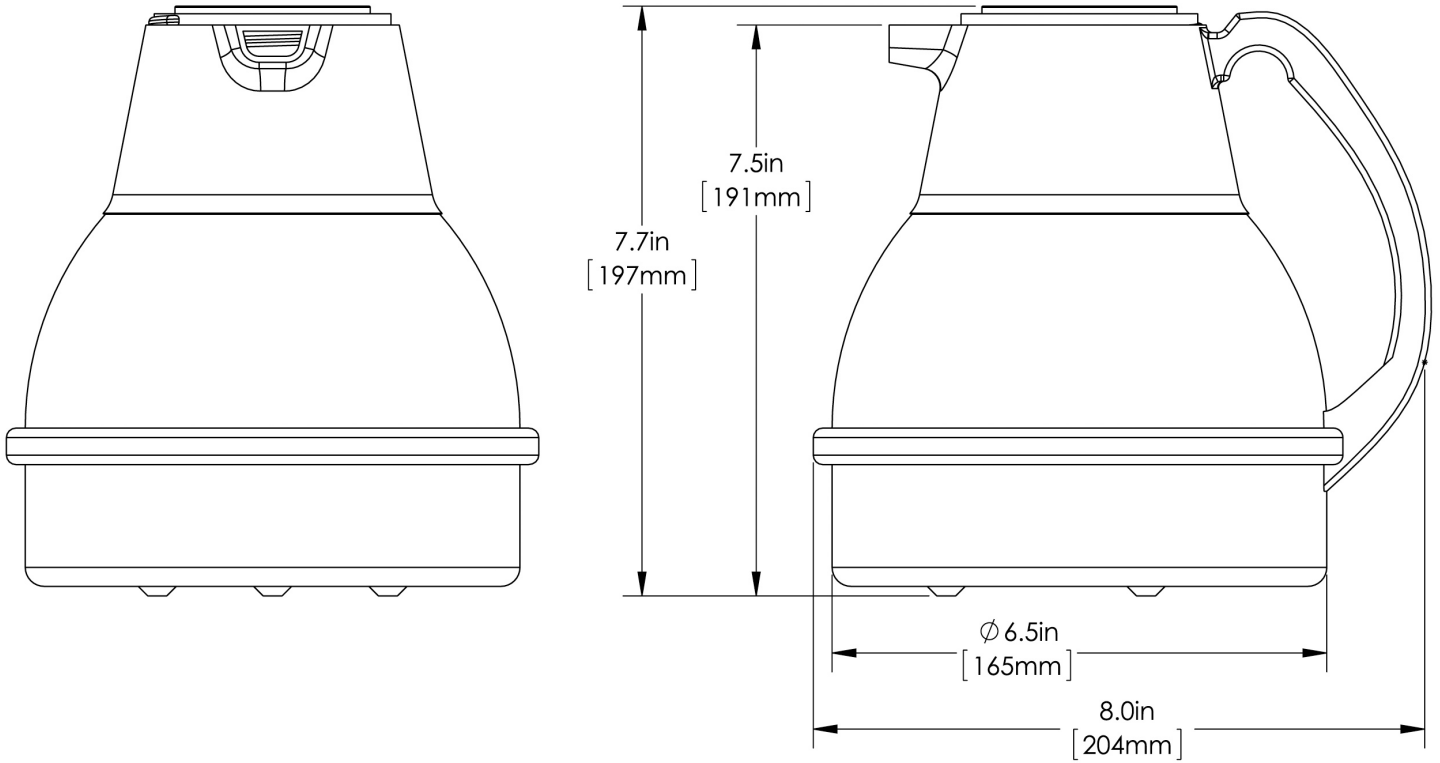

Agency:

Specifications

Product #: 36029.0000

Finish: Stainless/Black

Liner: Stainless Steel

Lid Color: Black

Additional Features

Holding Capacity

Last Updated:
12/30/2025

	Unit			Shipping				
	Height	Width	Depth	Height	Width	Depth	Weight	Volume
English	8.0 in.	6.4 in.	8.2 in.	22.0 in.	15.0 in.	17.5 in.	31.850 lbs	3.342 ft ³
Metric	20.3 cm	16.3 cm	20.8 cm	55.9 cm	38.1 cm	44.5 cm	14.447 kgs	0.095 m ³