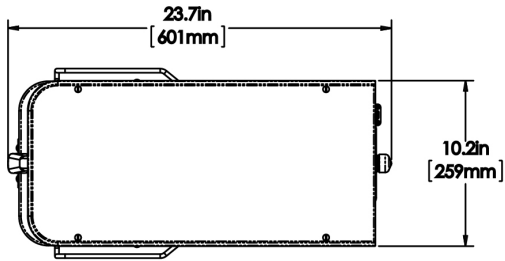

Last Updated:
08/18/2025

	Unit			Shipping				
	Height	Width	Depth	Height	Width	Depth	Weight	Volume
English	29.4 in.	11.7 in.	23.7 in.	33.8 in.	13.8 in.	26.4 in.	36.150 lbs	7.083 ft ³
Metric	74.7 cm	29.7 cm	60.2 cm	85.7 cm	34.9 cm	67.0 cm	16.398 kgs	0.201 m ³