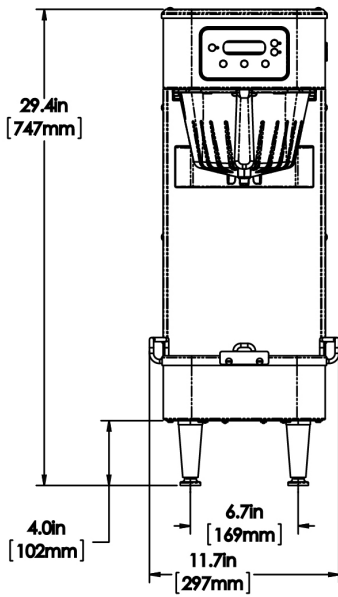

Plumbing Requirements

PSI	kPa	Fitting Supplied	Water Flow Required (GPM)
20-90	138-621	1/4" Male Flare Fitting	1.25

CAD Drawings

2D	Revit	KLC

 **WARNING:** This product can expose you to chemicals including Bisphenol A (BPA), which is known to the State of California to cause birth defects or other reproductive harm. For more information go to www.P65Warnings.ca.gov

Last Updated:
08/18/2025

	Unit			Shipping				
	Height	Width	Depth	Height	Width	Depth	Weight	Volume
English	29.4 in.	11.7 in.	23.7 in.	33.8 in.	13.8 in.	26.4 in.	36.150 lbs	7.083 ft ³
Metric	74.7 cm	29.7 cm	60.2 cm	85.7 cm	34.9 cm	67.0 cm	16.398 kgs	0.201 m ³