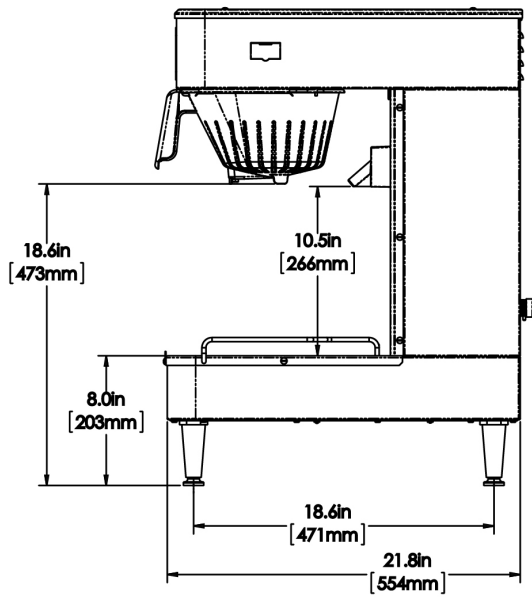

Last Updated:
08/18/2025

	Unit			Shipping				
	Height	Width	Depth	Height	Width	Depth	Weight	Volume
English	29.4 in.	11.7 in.	23.7 in.	33.8 in.	13.8 in.	26.4 in.	36.150 lbs	7.083 ft ³
Metric	74.7 cm	29.7 cm	60.2 cm	85.7 cm	34.9 cm	67.0 cm	16.398 kgs	0.201 m ³