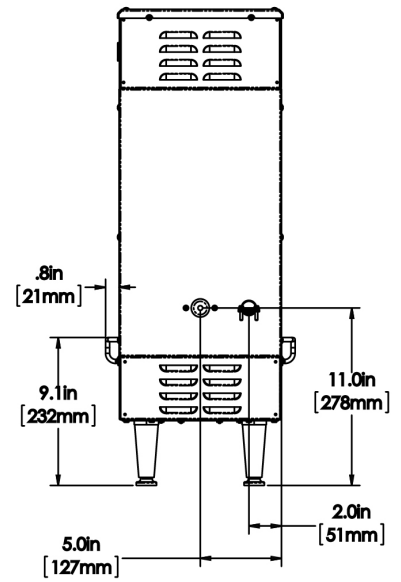

Plumbing Requirements

PSI	kPa	Fitting Supplied	Water Flow Required (GPM)
20-90	138-621	1/4" Male Flare Fitting	1.25

CAD Drawings

2D	Revit	KLC

 **WARNING:** This product can expose you to chemicals including Bisphenol A (BPA), which is known to the State of California to cause birth defects or other reproductive harm. For more information go to www.P65Warnings.ca.gov

Last Updated:
08/18/2025

	Unit			Shipping				
	Height	Width	Depth	Height	Width	Depth	Weight	Volume
English	29.4 in.	11.7 in.	23.7 in.	33.8 in.	13.8 in.	26.4 in.	36.150 lbs	7.083 ft ³
Metric	74.7 cm	29.7 cm	60.2 cm	85.7 cm	34.9 cm	67.0 cm	16.398 kgs	0.201 m ³