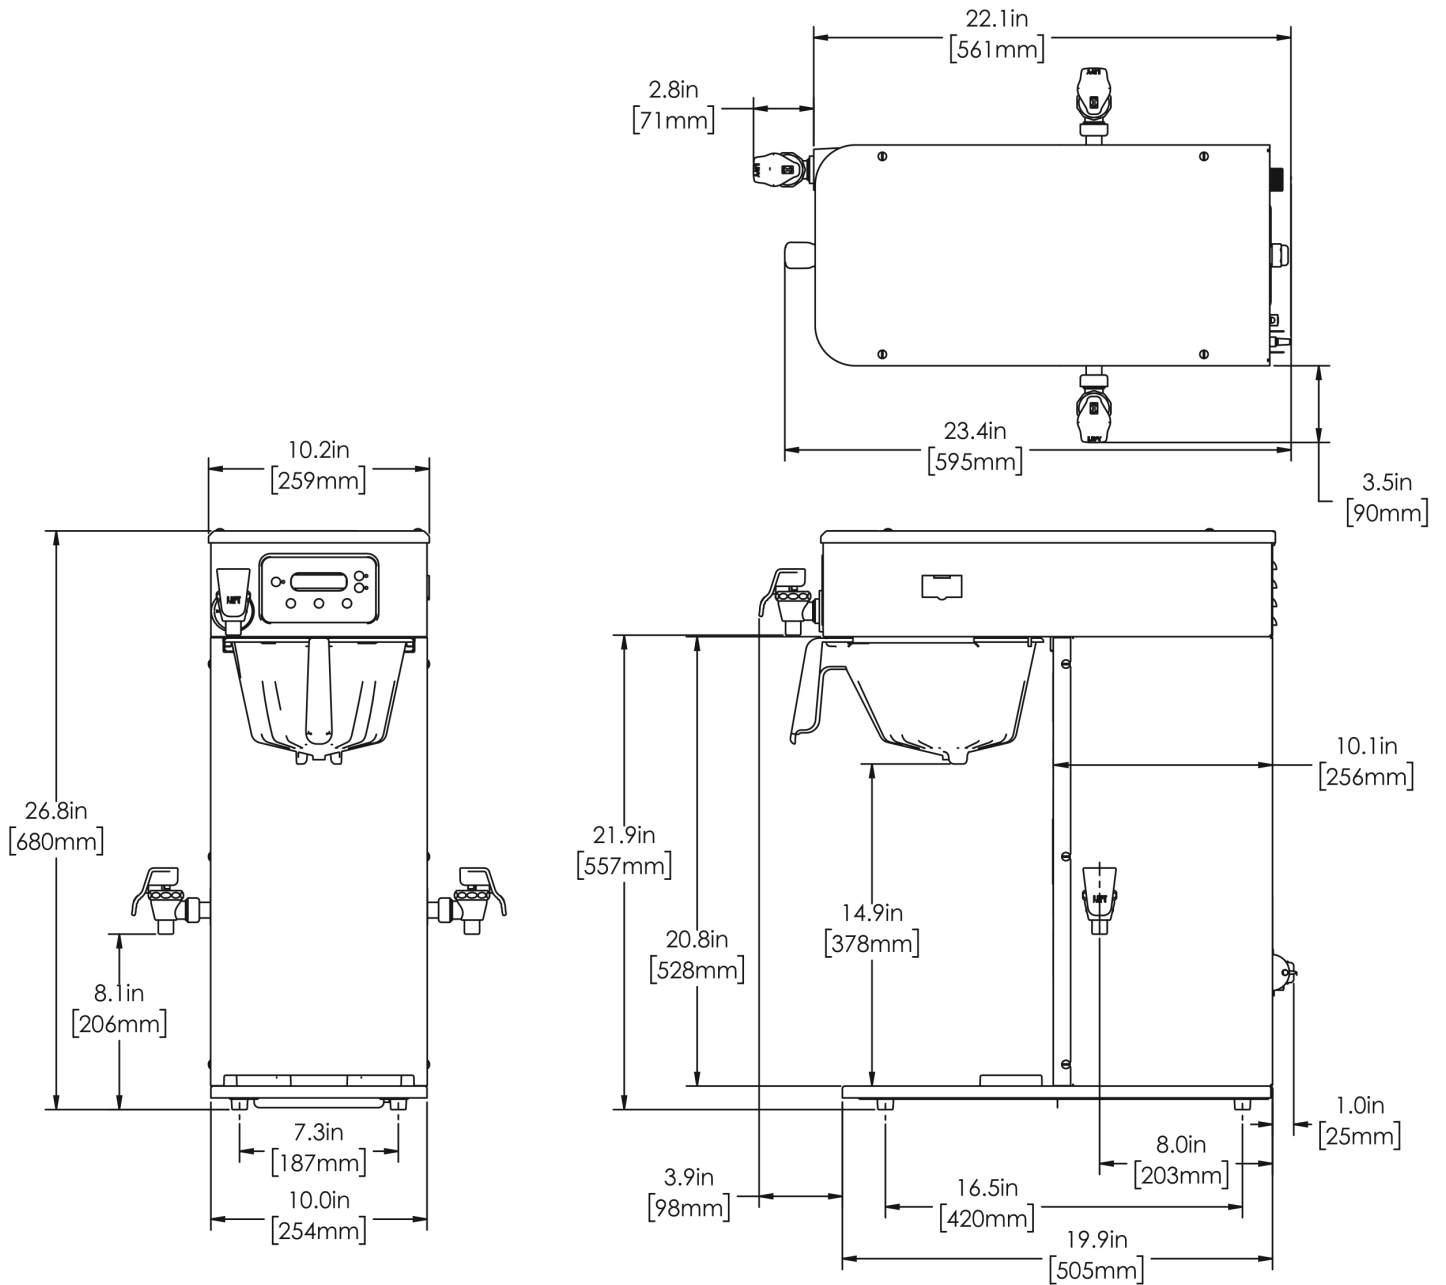

Last Updated:
05/13/2026

	Unit			Shipping				
	Height	Width	Depth	Height	Width	Depth	Weight	Volume
English	26.8 in.	10.2 in.	22.1 in.	35.8 in.	16.6 in.	28.0 in.	46.860 lbs	7.321 ft ³
Metric	68.1 cm	25.9 cm	56.1 cm	90.9 cm	42.2 cm	71.1 cm	21.256 kgs	0.207 m ³