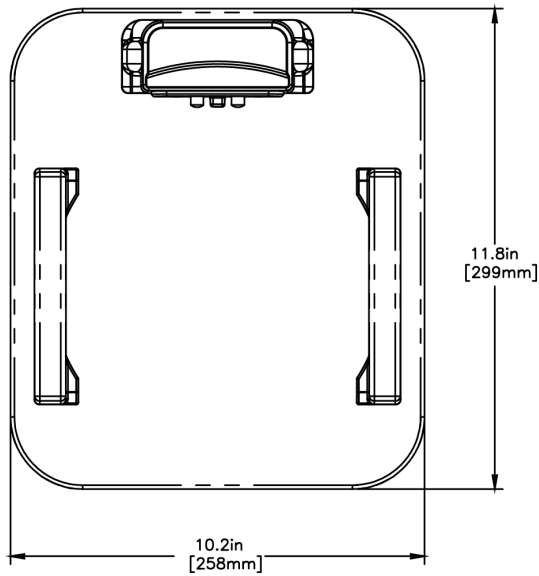

Agency:

Specifications

Product #: 27825.0200

Finish: Stainless

Legs: 4" Stainless Steel Legs

Additional Features

Electrical & Capacity

Volts*	Amps	Watts	Cord Attached	Plug Type	8oz cups/hr 236ml cups/hr	Input H ² O Temp.	Phase	# Wires plus Ground	Hertz
120	0.7	85	Yes	NEMA 5-15P	-	60°F (15.5°C)	1	2	60

Last Updated:
03/13/2026

	Unit			Shipping				
	Height	Width	Depth	Height	Width	Depth	Weight	Volume
English	9.3 in.	10.2 in.	11.8 in.	11.4 in.	13.0 in.	14.0 in.	17.000 lbs	1.198 ft ³
Metric	23.6 cm	25.9 cm	30.0 cm	28.9 cm	33.0 cm	35.6 cm	7.711 kgs	0.034 m ³