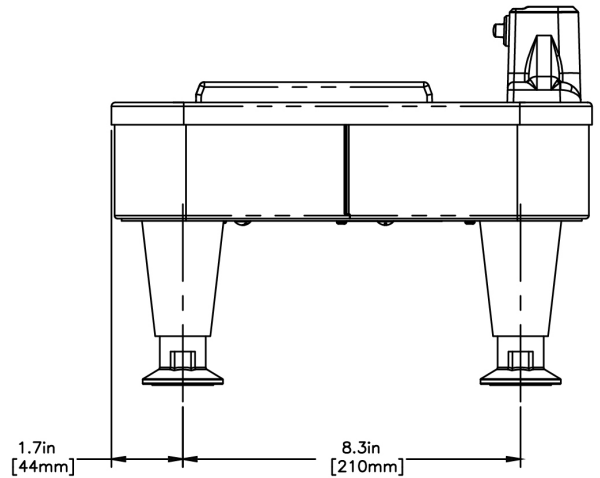

Agency:

Specifications

Product #: 27825.0200

Finish: Stainless

Legs: 4" Stainless Steel Legs

Additional Features

Electrical & Capacity

Volts*	Amps	Watts	Cord Attached	Plug Type	8oz cups/hr 236ml cups/hr	Input H ² O Temp.	Phase	# Wires plus Ground	Hertz
120	0.7	85	Yes	NEMA 5-15P	-	60°F (15.5°C)	1	2	60

Last Updated:
03/13/2026

	Unit			Shipping				
	Height	Width	Depth	Height	Width	Depth	Weight	Volume
English	9.3 in.	10.2 in.	11.8 in.	11.4 in.	13.0 in.	14.0 in.	17.000 lbs	1.198 ft ³
Metric	23.6 cm	25.9 cm	30.0 cm	28.9 cm	33.0 cm	35.6 cm	7.711 kgs	0.034 m ³