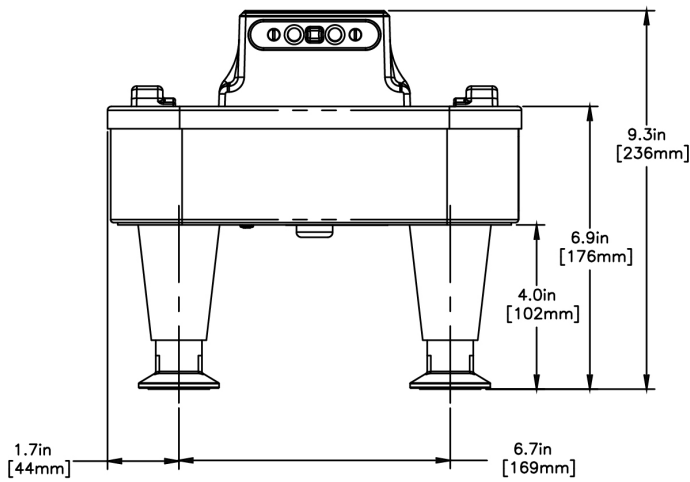

Agency:

Specifications

Product #: 27825.0200

Finish: Stainless

Legs: 4" Stainless Steel Legs

Additional Features

Electrical & Capacity

Volts*	Amps	Watts	Cord Attached	Plug Type	8oz cups/hr 236ml cups/hr	Input H ² O Temp.	Phase	# Wires plus Ground	Hertz
120	0.7	85	Yes	NEMA 5-15P	-	60°F (15.5°C)	1	2	60

Last Updated:
03/13/2026

	Unit			Shipping				
	Height	Width	Depth	Height	Width	Depth	Weight	Volume
English	9.3 in.	10.2 in.	11.8 in.	11.4 in.	13.0 in.	14.0 in.	17.000 lbs	1.198 ft ³
Metric	23.6 cm	25.9 cm	30.0 cm	28.9 cm	33.0 cm	35.6 cm	7.711 kgs	0.034 m ³