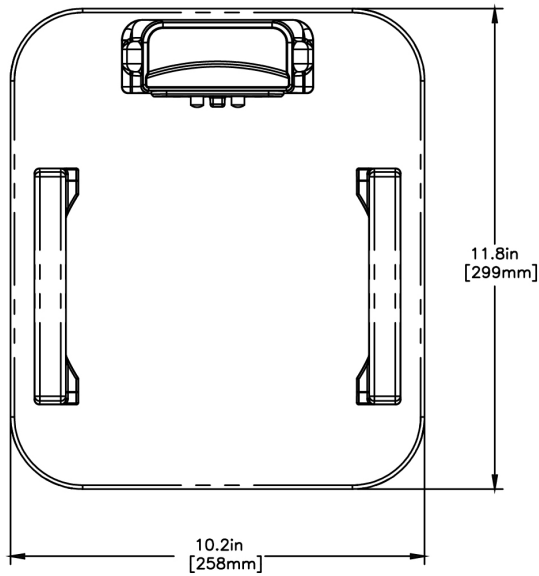

Agency:

Specifications

Product #: 27825.0200

Finish: Stainless

Legs: 4" Stainless Steel Legs

Additional Features

Electrical & Capacity

Volts*	Amps	Watts	Cord Attached	Plug Type	8oz cups/hr 236ml cups/hr	Input H ² O Temp.	Phase	# Wires plus Ground	Hertz
120	0.7	85	Yes	NEMA 5-15P	-	60°F (15.5°C)	1	2	60

Last Updated:
03/13/2025

	Unit			Shipping				
	Height	Width	Depth	Height	Width	Depth	Weight	Volume
English	9.3 in.	10.2 in.	11.8 in.	11.4 in.	13.0 in.	14.0 in.	17.000 lbs	1.198 ft ³
Metric	23.6 cm	25.9 cm	30.0 cm	28.9 cm	33.0 cm	35.6 cm	7.711 kgs	0.034 m ³