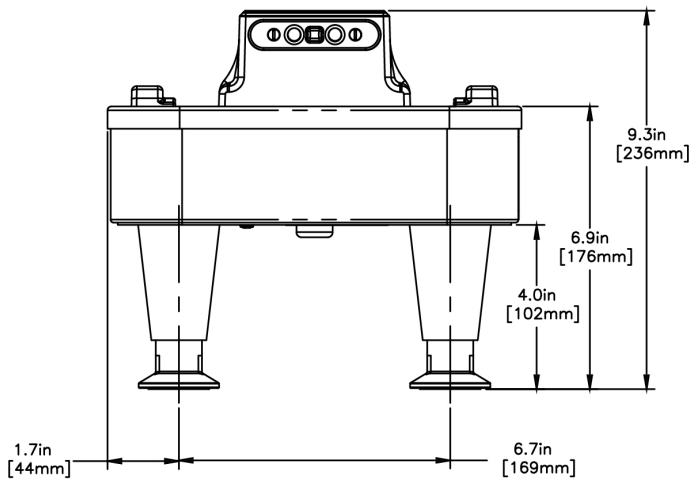

Agency:

Specifications

Product #: 27825.0200

Finish: Stainless

Legs: 4" Stainless Steel Legs

Additional Features

Electrical & Capacity

Volts*	Amps	Watts	Cord Attached	Plug Type	8oz cups/hr 236ml cups/hr	Input H ² O Temp.	Phase	# Wires plus Ground	Hertz
120	0.7	85	Yes	NEMA 5-15P	-	60°F (15.5°C)	1	2	60

Last Updated:
03/13/2025

	Unit			Shipping				
	Height	Width	Depth	Height	Width	Depth	Weight	Volume
English	9.3 in.	10.2 in.	11.8 in.	11.4 in.	13.0 in.	14.0 in.	17.000 lbs	1.198 ft ³
Metric	23.6 cm	25.9 cm	30.0 cm	28.9 cm	33.0 cm	35.6 cm	7.711 kgs	0.034 m ³