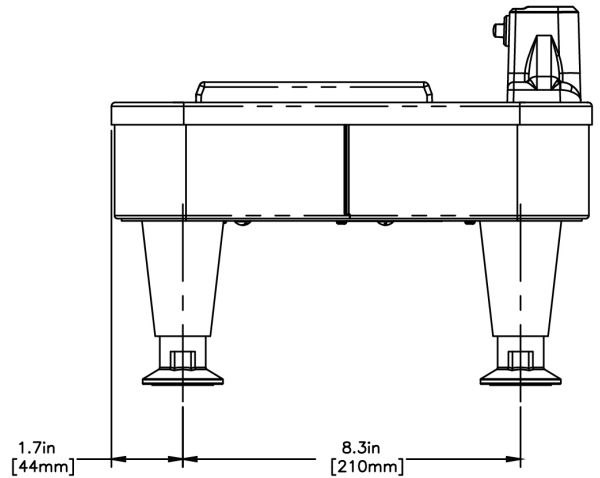

Agency:

Specifications

Product #: 27825.0200

Finish: Stainless

Legs: 4" Stainless Steel Legs

Additional Features

Electrical & Capacity

Volts*	Amps	Watts	Cord Attached	Plug Type	8oz cups/hr 236ml cups/hr	Input H ² O Temp.	Phase	# Wires plus Ground	Hertz
120	0.7	85	Yes	NEMA 5-15P	-	60°F (15.5°C)	1	2	60

Last Updated:
03/13/2025

	Unit			Shipping				
	Height	Width	Depth	Height	Width	Depth	Weight	Volume
English	9.3 in.	10.2 in.	11.8 in.	11.4 in.	13.0 in.	14.0 in.	17.000 lbs	1.198 ft ³
Metric	23.6 cm	25.9 cm	30.0 cm	28.9 cm	33.0 cm	35.6 cm	7.711 kgs	0.034 m ³