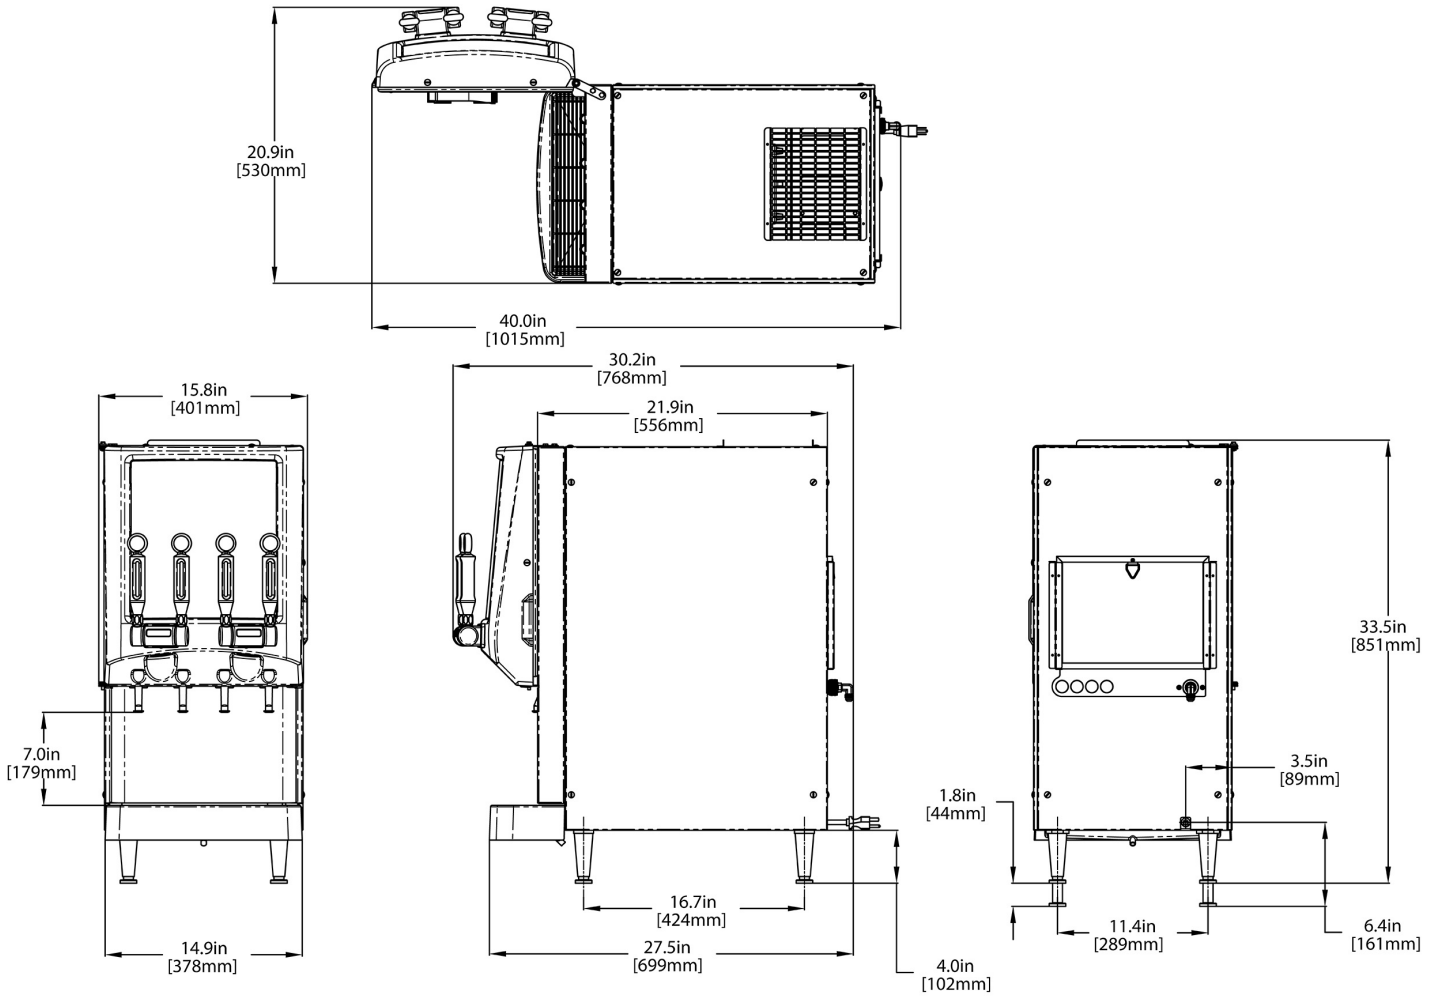

JDF-4S, TAP 120V LIT DR HDL GRPH JUICE

Height: 33.5" (85.1cm) Width: 14.9" (37.8cm) Depth: 27.5" (69.9cm)

- Burst Capacity: At rate of three 12 oz drink/min, 145 drinks before exceeding 41°F (75°F ambient and 75°F incoming water temp)
- Door Lock Standard
- One dispenser delivers both frozen and ambient concentrate products to maximize profitability by providing greater flexibility in product offerings
- Patented High Intensity Mixing System delivers consistent quality beverages in the cup - cup after cup, from the top of the cup to the bottom of the cup
- 7" (17.8cm) cup clearance accommodates most juice containers
- LED lighted door graphics bring high visibility to front-of-house applications
- Quick dispense with 1.0 to 1.5oz (29.6 to 44.4ml) per second flow rate
- Pumps and Mixes most 2+1 to 11+1 concentrates accurately and consistently, including 4+1 and 5+1 high viscosity concentrates
- Service friendly design makes set up and maintenance simple
- Mounted on standard 3/8"-16 UNC threads, chrome plated brass tap handles are interchangeable with custom handles for a more personalized look
- Serve four different beverages, using 1- gallon concentrate ball-valve BIBs or BUNN refillable containers

Plumbing Requirements

PSI	kPa	Fitting Supplied	Water Flow Required (GPM)
20-100	138-689	3/8" Male Flare Fitting	-

CAD Drawings

2D	Revit	KLC

WARNING: This product can expose you to chemicals including Bisphenol A (BPA), which is known to the State of California to cause birth defects or other reproductive harm. For more information go to www.P65Warnings.ca.gov

Last Updated:
06/27/2024

	Unit			Shipping				
	Height	Width	Depth	Height	Width	Depth	Weight	Volume
English	33.5 in.	14.9 in.	27.5 in.	-	-	-	145.450 lbs	-
Metric	85.1 cm	37.8 cm	69.9 cm	-	-	-	65.976 kgs	-