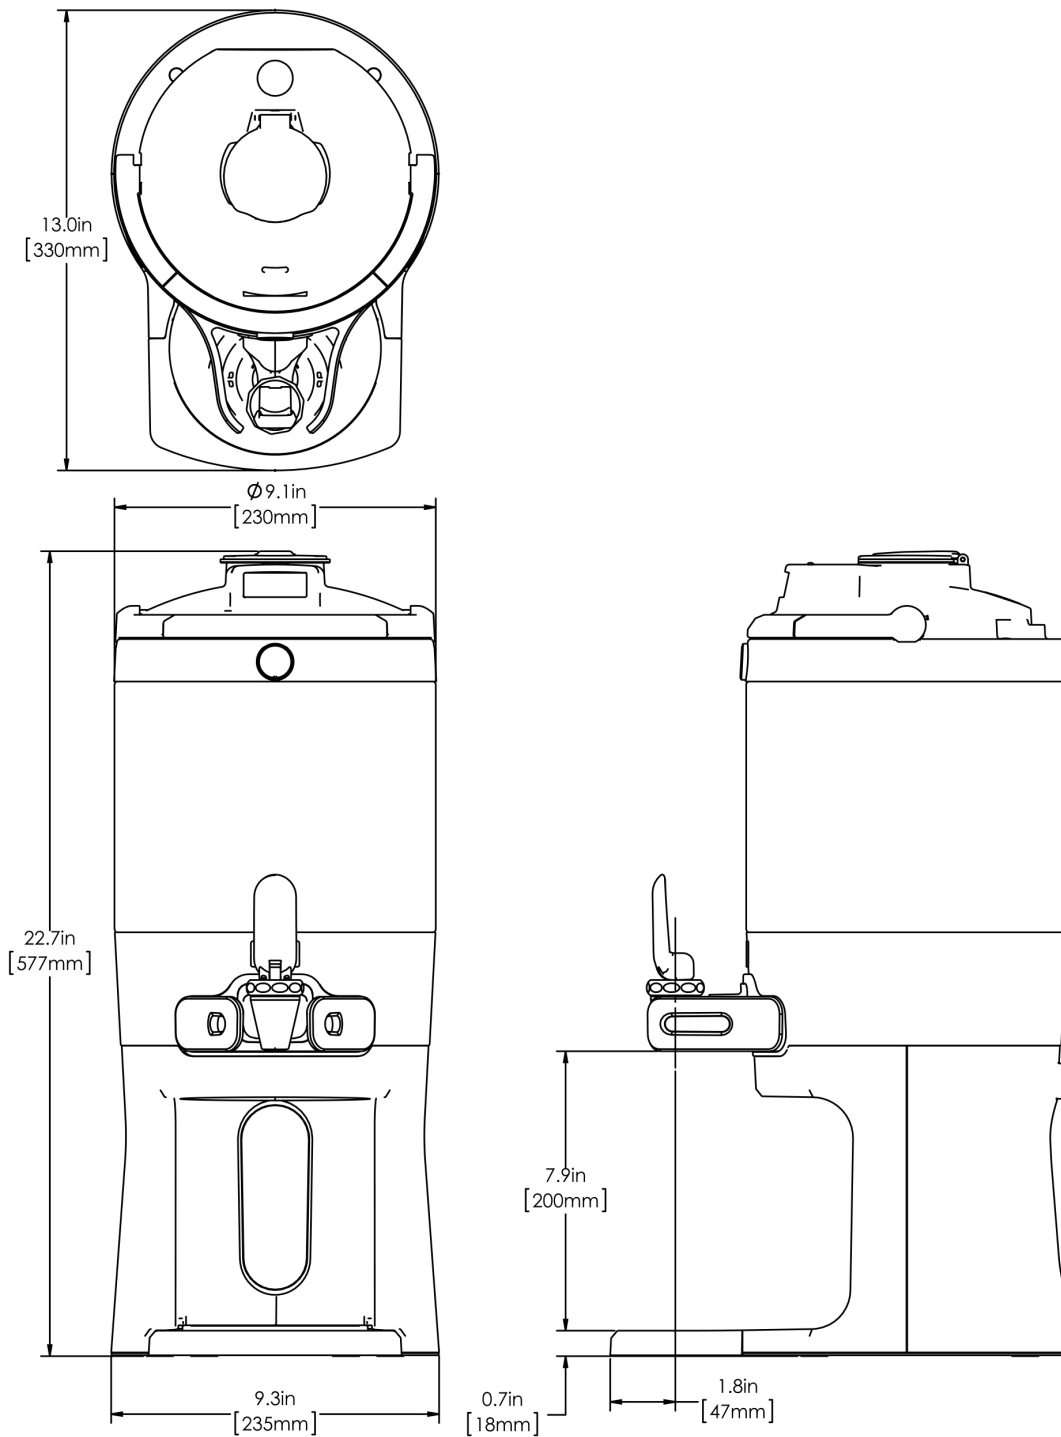

1.5Gal(5.7L) TF Srvr w/Base, DSG GEN3

Height: 22.7" Width: 9.3" Depth: 13.0"
(57.7cm) (23.6cm) (33.0cm)

- Digital sight gauge operates on four easily replaceable AAA batteries with an average 1-year lifespan: display shows low battery symbol when replacement is needed
- Unique lid design allows the display to be forward or rear facing
- Volume indicator displays how much coffee is left inside the server
- Four-hour digital count-up timer
- Vacuum insulated to keep coffee hot for hours
- Brew-through design with flip lid cover
- Soft-grip bail handle for easy transportation
- Self-locking stand allows for multiple brewing and serving options
- Large cup clearance allows for dispensing into cups, decanters and thermal carafes
- Sturdy aluminum faucet guard keeps faucet area clean and protected
- Drip tray is easily removed for cleaning or to provide extra clearance for dispensing into pitchers
- Fast flow faucet
- Ideal for use with Twin or Single Infusion Series Brewers

Agency:

Specifications

Product #: 42750.0200

Lid Color: Black

Handle: Bail Handle

Liner: Stainless Steel

Dispense: Lever Action

Additional Features

Holding Capacity

| English | Metric |
|---------|--------|
| 192 oz. | 5.7 L |

 **WARNING:**

BUNN® reserves the right to change specifications and product design without notice. Such revisions do not entitle the buyer to corresponding changes, improvements, additions or replacements for previously purchased equipment. For most current specifications and other info visit bunn.com.

Last Updated:
01/27/2025

| | Unit | | | Shipping | | | | |
|---------|----------|---------|----------|----------|----------|----------|------------|-----------------------|
| | Height | Width | Depth | Height | Width | Depth | Weight | Volume |
| English | 22.7 in. | 9.3 in. | 13.0 in. | 15.3 in. | 11.9 in. | 25.2 in. | 14.600 lbs | 2.654 ft ³ |
| Metric | 57.7 cm | 23.6 cm | 33.0 cm | 38.7 cm | 30.3 cm | 64.0 cm | 6.623 kgs | 0.075 m ³ |