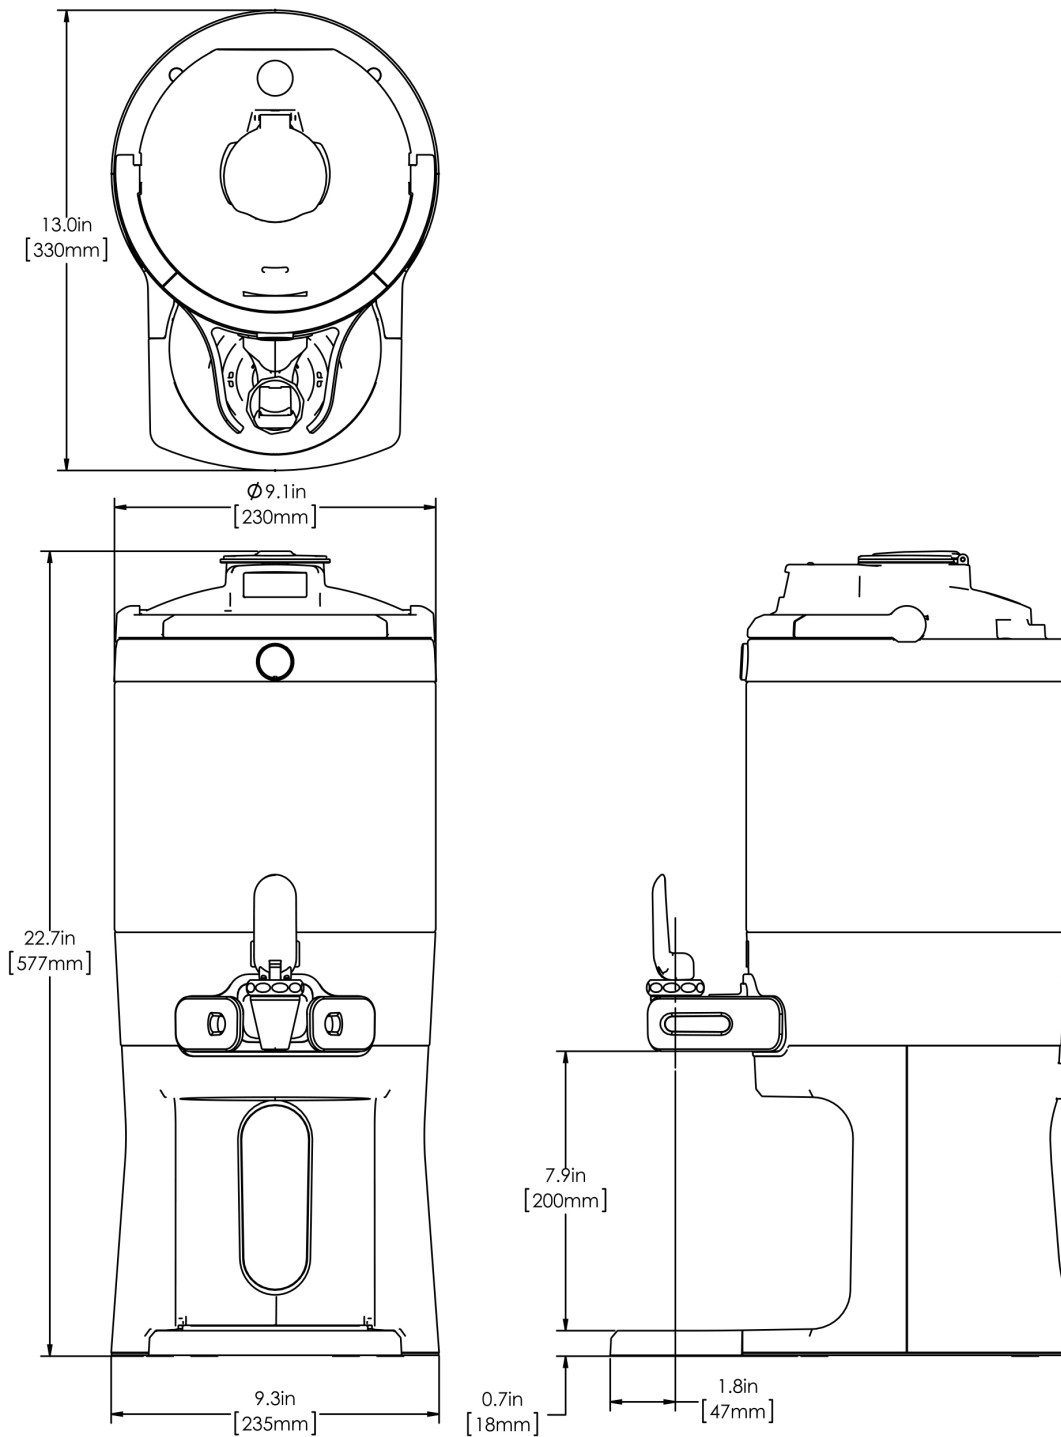

1.5Gal(5.7L) TF Srvr w/Base, DSG GEN3

Height: 22.7" Width: 9.3" Depth: 13.0"
(57.7cm) (23.6cm) (33.0cm)

- Digital sight gauge operates on four easily replaceable AAA batteries with an average 1-year lifespan: display shows low battery symbol when replacement is needed
- Unique lid design allows the display to be forward or rear facing
- Volume indicator displays how much coffee is left inside the server
- Four-hour digital count-up timer
- Vacuum insulated to keep coffee hot for hours
- Brew-through design with flip lid cover
- Soft-grip bail handle for easy transportation
- Self-locking stand allows for multiple brewing and serving options
- Large cup clearance allows for dispensing into cups, decanters and thermal carafes
- Sturdy aluminum faucet guard keeps faucet area clean and protected
- Drip tray is easily removed for cleaning or to provide extra clearance for dispensing into pitchers
- Fast flow faucet
- Ideal for use with Twin or Single Infusion Series Brewers

Agency:

Specifications

Product #: 42750.0200

Lid Color: Black

Handle: Bail Handle

Liner: Stainless Steel

Dispense: Lever Action

Additional Features

Holding Capacity

English	Metric
192 oz.	5.7 L

 **WARNING:**

BUNN® reserves the right to change specifications and product design without notice. Such revisions do not entitle the buyer to corresponding changes, improvements, additions or replacements for previously purchased equipment. For most current specifications and other info visit bunn.com.

Last Updated:
10/25/2024

	Unit			Shipping				
	Height	Width	Depth	Height	Width	Depth	Weight	Volume
English	22.7 in.	9.3 in.	13.0 in.	15.3 in.	11.9 in.	25.2 in.	14.600 lbs	2.654 ft ³
Metric	57.7 cm	23.6 cm	33.0 cm	38.7 cm	30.3 cm	64.0 cm	6.623 kgs	0.075 m ³