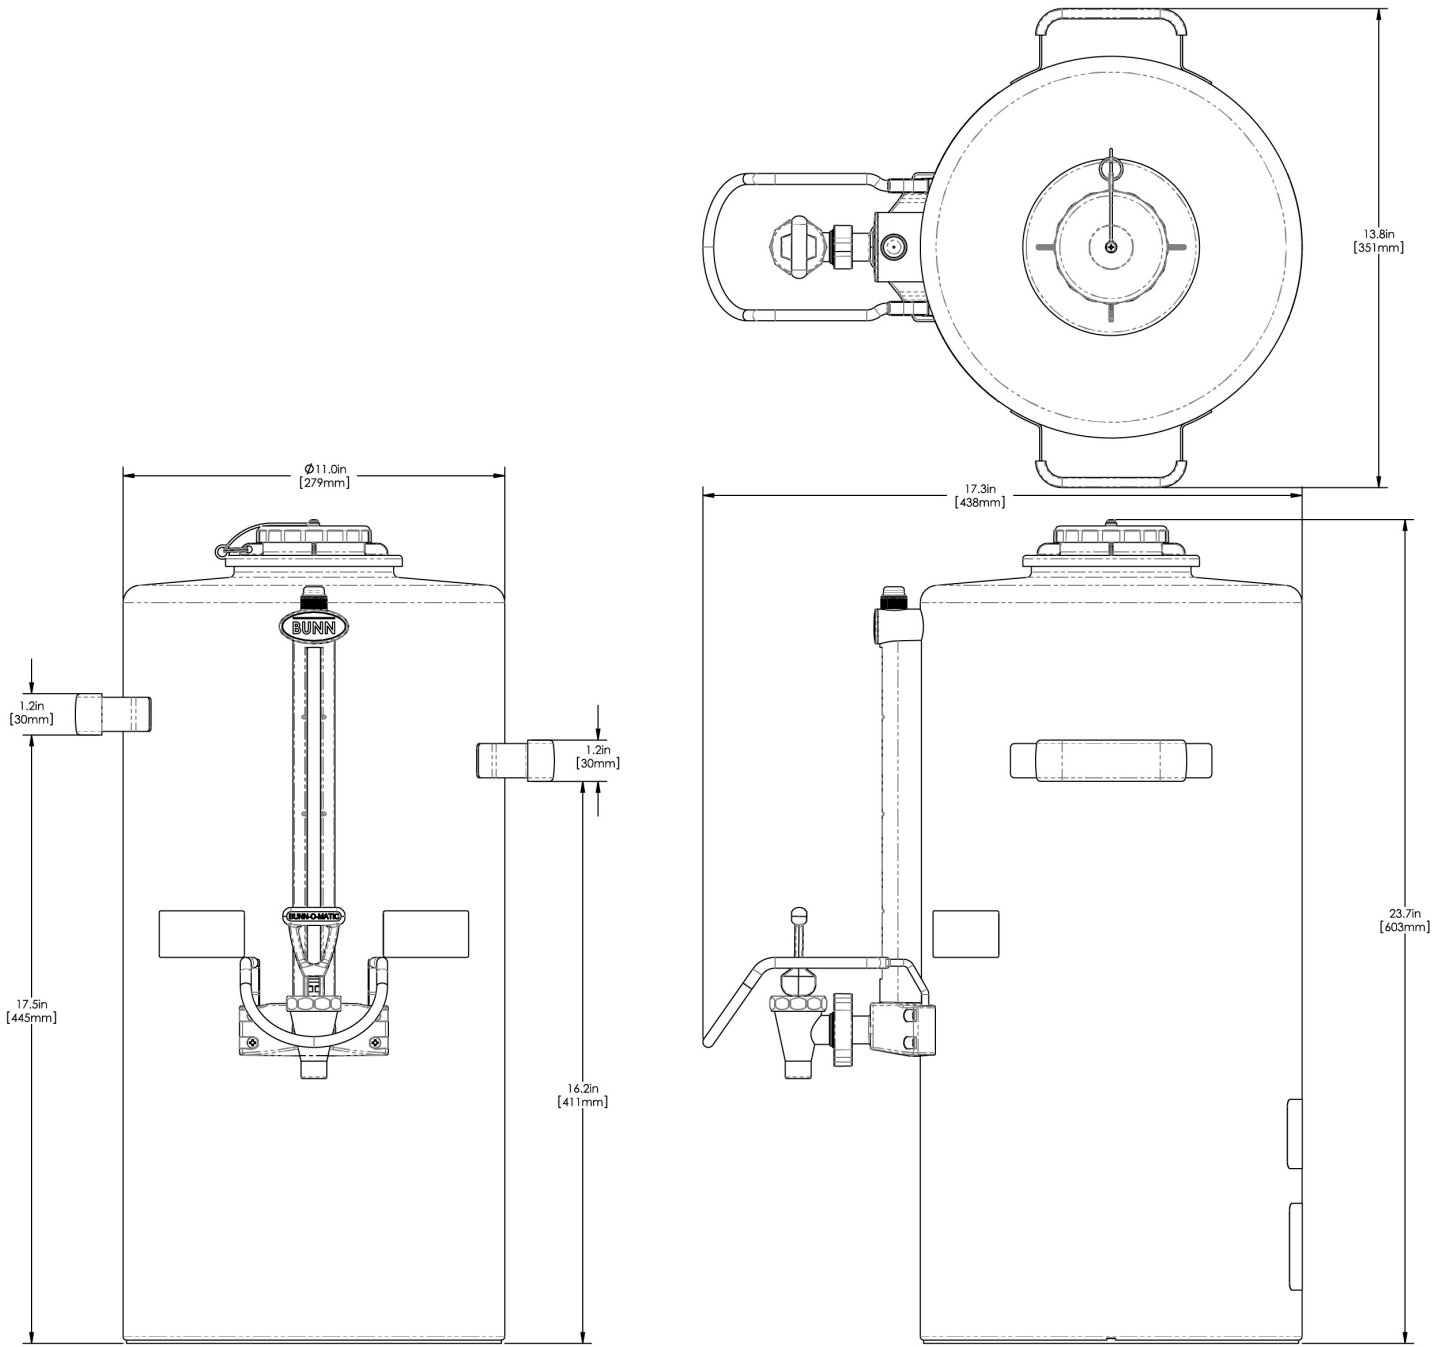

3Gal(11.4L) Titan TF Srvr

Height: 23.7" Width: 13.8" Depth: 17.3"
(60.2cm) (35.1cm) (43.9cm)

- Brew-through lid
- Fast flow faucet with heightened serving clearance allows for dispensing directly into large cups, decanters and thermal carafes
- Integrated sight gauge assembly allows for easy cleaning
- Durable all stainless steel construction
- Eco-friendly foam-insulated
- Offset handles allow servers to be placed next to each other
- Contemporary styling and wrap program for maximum merchandising
- Ships with full-color iced tea decal
- Sump dispense valve assures complete dispensing
- PROP 65 Warning Decal included in packaging with equipment

Last Updated:
04/22/2026

	Unit			Shipping				
	Height	Width	Depth	Height	Width	Depth	Weight	Volume
English	23.7 in.	13.8 in.	17.3 in.	19.0 in.	14.9 in.	27.5 in.	19.100 lbs	4.498 ft ³
Metric	60.2 cm	35.1 cm	43.9 cm	48.3 cm	37.8 cm	69.9 cm	8.664 kgs	0.127 m ³