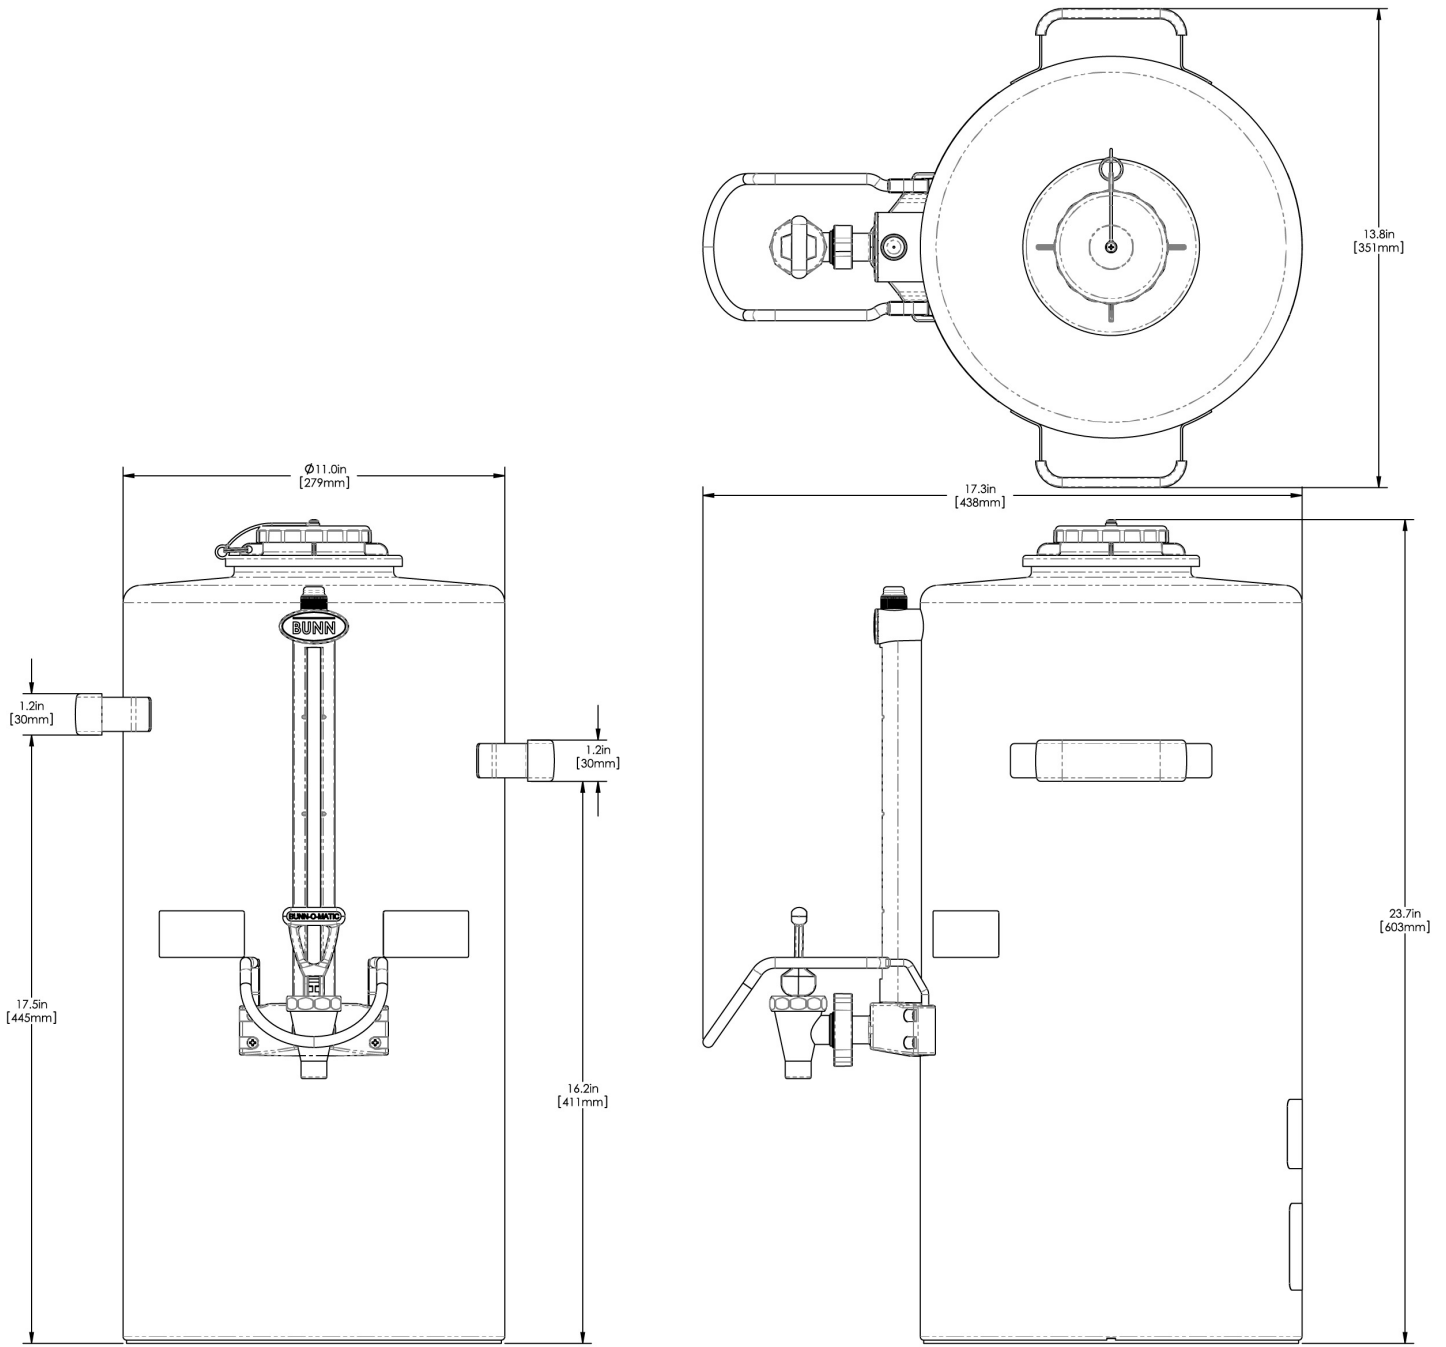

3Gal(11.4L) Titan TF Srvr

Height: 23.7" Width: 13.8" Depth: 17.3"
(60.2cm) (35.1cm) (43.9cm)

- Brew-through lid
- Fast flow faucet with heightened serving clearance allows for dispensing directly into large cups, decanters and thermal carafes
- Integrated sight gauge assembly allows for easy cleaning
- Durable all stainless steel construction
- Eco-friendly foam-insulated
- Offset handles allow servers to be placed next to each other
- Contemporary styling and wrap program for maximum merchandising
- Ships with full-color iced tea decal
- Sump dispense valve assures complete dispensing
- PROP 65 Warning Decal included in packaging with equipment

Last Updated:
02/14/2025

	Unit			Shipping				
	Height	Width	Depth	Height	Width	Depth	Weight	Volume
English	23.7 in.	13.8 in.	17.3 in.	19.0 in.	14.9 in.	27.5 in.	19.100 lbs	4.498 ft ³
Metric	60.2 cm	35.1 cm	43.9 cm	48.3 cm	37.8 cm	69.9 cm	8.664 kgs	0.127 m ³