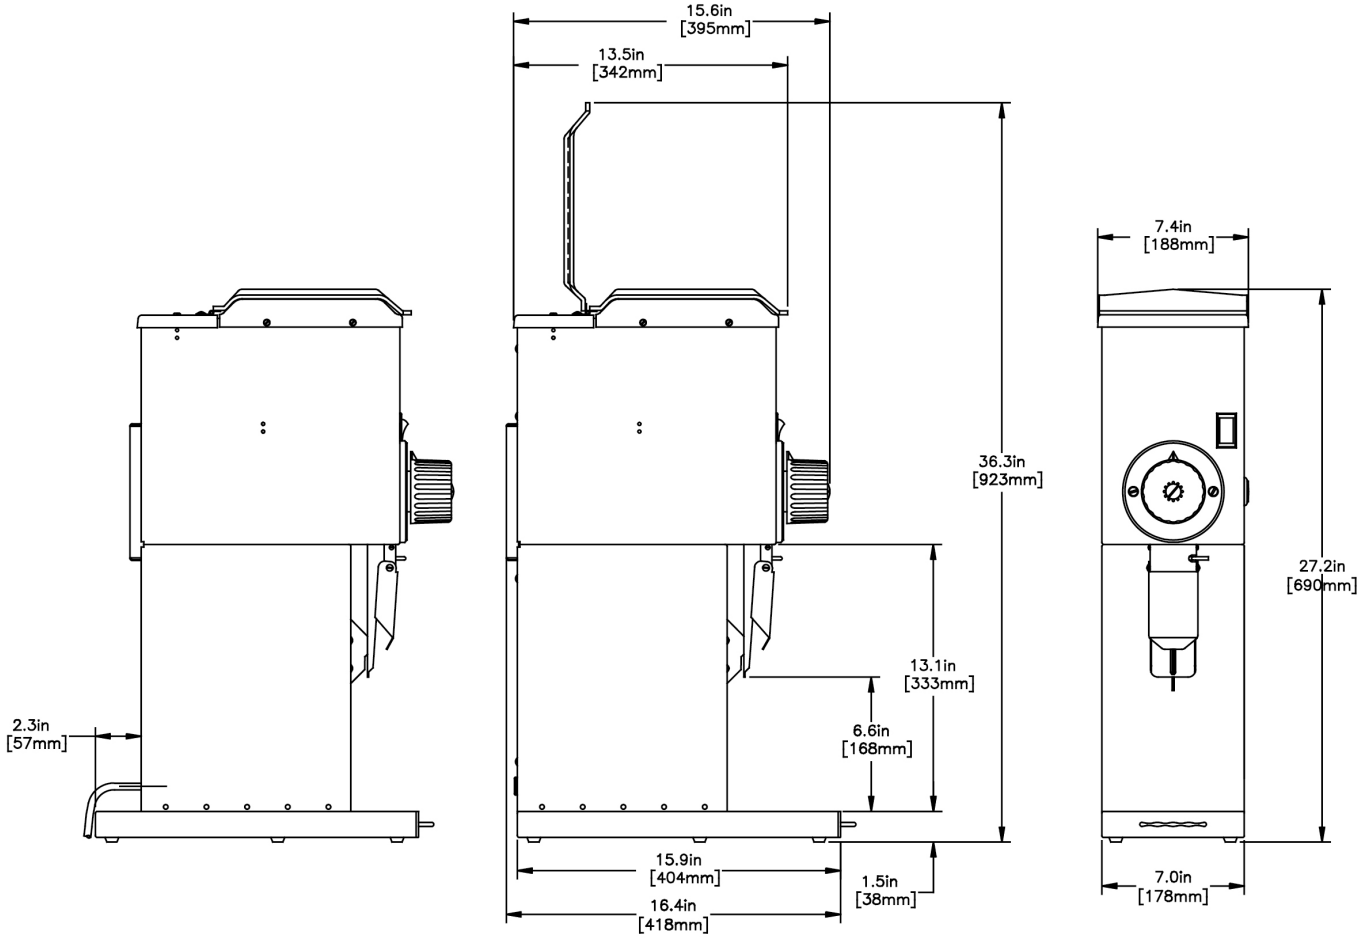

G3 HD Red

Height: 27.2" (69.1cm) Width: 7.4" (18.8cm) Depth: 16.6" (42.2cm)

- Bag switch stops motor when bag is removed and prevents grinding before bag is in place
- Fast grinding—one pound in under 30 seconds
- Turbo action draws coffee through grind chamber for greater grinding efficiency
- Wide range of grinds can be selected
- Convenient cleaning lever ensures complete clean out of coffee from grind chamber
- Four year warranty on grinding burrs
- Heavy-duty precision burrs for quality, finer grinds
- Single hopper holds 3lb (1.36kg) of regular, decaf or specialty coffee beans
- PROP 65 Warning Decal included in packaging with equipment

Agency:

Specifications

Product #: 22100.0001

Finish: Red

Hoppers: One

Hopper Capacity: 3.00 lbs (1.361 kgs)

Electrical & Capacity

Volts*	Amps	Watts	Cord Attached	Plug Type	8oz cups/hr 236ml cups/hr	Input H ² O Temp.	Phase	# Wires plus Ground	Hertz
120	11	1320	Yes	NEMA 5-15P	-	60°F (15.5°C)	1	2	60

Last Updated:
02/19/2024

	Unit			Shipping				
	Height	Width	Depth	Height	Width	Depth	Weight	Volume
English	27.2 in.	7.4 in.	16.6 in.	32.8 in.	13.6 in.	23.1 in.	55.950 lbs	5.972 ft ³
Metric	69.1 cm	18.8 cm	42.2 cm	83.2 cm	34.6 cm	58.7 cm	25.379 kgs	0.169 m ³