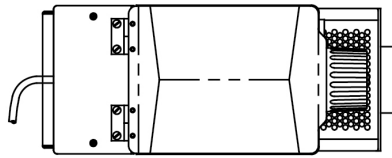

Additional Features

Plumbing Requirements

PSI	kPa	Fitting Supplied	Water Flow Required (GPM)
-	-	-	-

CAD Drawings

2D	Revit	KLC
●		

WARNING: This product can expose you to chemicals including Bisphenol A (BPA), which is known to the State of California to cause birth defects or other reproductive harm. For more information go to www.P65Warnings.ca.gov

Last Updated:
02/19/2024

	Unit			Shipping				
	Height	Width	Depth	Height	Width	Depth	Weight	Volume
English	27.2 in.	7.4 in.	16.6 in.	32.8 in.	13.6 in.	23.1 in.	55.950 lbs	5.972 ft ³
Metric	69.1 cm	18.8 cm	42.2 cm	83.2 cm	34.6 cm	58.7 cm	25.379 kgs	0.169 m ³