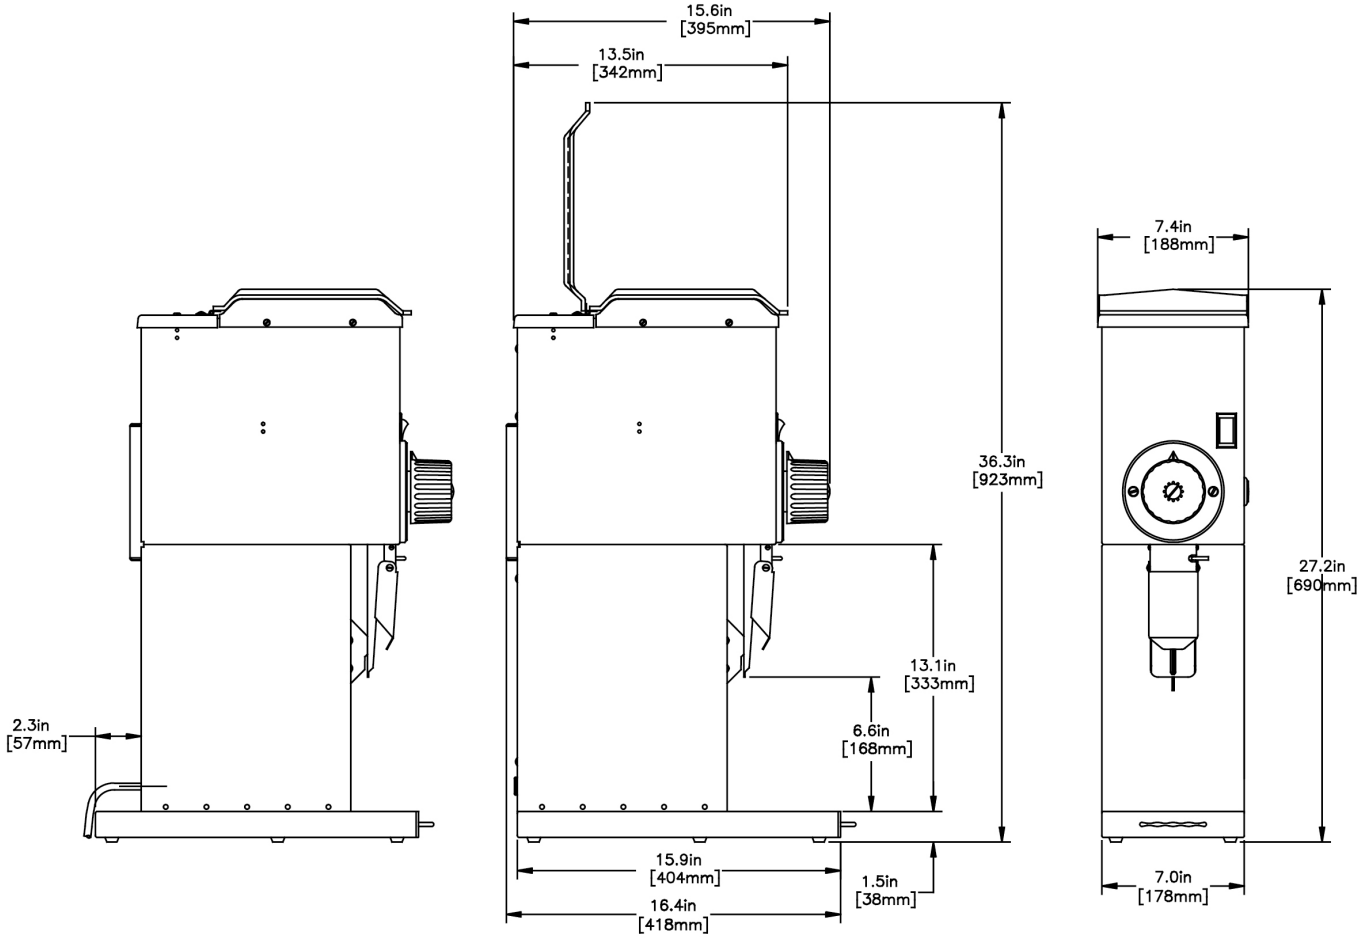

G3 HD Red

Height: 27.2" (69.1cm) Width: 7.4" (18.8cm) Depth: 16.6" (42.2cm)

- Bag switch stops motor when bag is removed and prevents grinding before bag is in place
- Fast grinding—one pound in under 30 seconds
- Turbo action draws coffee through grind chamber for greater grinding efficiency
- Wide range of grinds can be selected
- Convenient cleaning lever ensures complete clean out of coffee from grind chamber
- Four year warranty on grinding burrs
- Heavy-duty precision burrs for quality, finer grinds
- Single hopper holds 3lb (1.36kg) of regular, decaf or specialty coffee beans
- PROP 65 Warning Decal included in packaging with equipment

Agency:

Specifications

Product #: 22100.0001

Finish: Red

Hoppers: One

Hopper Capacity: 3.00 lbs (1.361 kgs)

Electrical & Capacity

Volts*	Amps	Watts	Cord Attached	Plug Type	8oz cups/hr 236ml cups/hr	Input H ² O Temp.	Phase	# Wires plus Ground	Hertz
120	11	1320	Yes	NEMA 5-15P	-	60°F (15.5°C)	1	2	60

Last Updated:
11/30/2023

	Unit			Shipping				
	Height	Width	Depth	Height	Width	Depth	Weight	Volume
English	27.2 in.	7.4 in.	16.6 in.	32.8 in.	13.6 in.	23.1 in.	55.950 lbs	5.972 ft ³
Metric	69.1 cm	18.8 cm	42.2 cm	83.2 cm	34.6 cm	58.7 cm	25.379 kgs	0.169 m ³