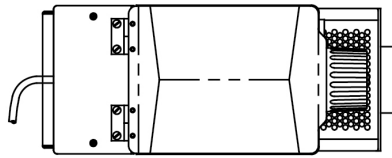

Additional Features

Plumbing Requirements

PSI	kPa	Fitting Supplied	Water Flow Required (GPM)
-	-	-	-

CAD Drawings

2D	Revit	KLC
●		

WARNING: This product can expose you to chemicals including Bisphenol A (BPA), which is known to the State of California to cause birth defects or other reproductive harm. For more information go to www.P65Warnings.ca.gov

Last Updated:
11/30/2023

	Unit			Shipping				
	Height	Width	Depth	Height	Width	Depth	Weight	Volume
English	27.2 in.	7.4 in.	16.6 in.	32.8 in.	13.6 in.	23.1 in.	55.950 lbs	5.972 ft ³
Metric	69.1 cm	18.8 cm	42.2 cm	83.2 cm	34.6 cm	58.7 cm	25.379 kgs	0.169 m ³