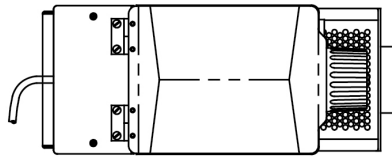

Additional Features

Plumbing Requirements

PSI	kPa	Fitting Supplied	Water Flow Required (GPM)
-	-	-	-

CAD Drawings

2D	Revit	KLC
●		

WARNING: This product can expose you to chemicals including Bisphenol A (BPA), which is known to the State of California to cause birth defects or other reproductive harm. For more information go to www.P65Warnings.ca.gov

Last Updated:
04/10/2023

	Unit			Shipping				
	Height	Width	Depth	Height	Width	Depth	Weight	Volume
English	27.2 in.	7.4 in.	16.6 in.	32.8 in.	13.6 in.	23.1 in.	55.950 lbs	5.972 ft ³
Metric	69.1 cm	18.8 cm	42.2 cm	83.2 cm	34.6 cm	58.7 cm	25.379 kgs	0.169 m ³