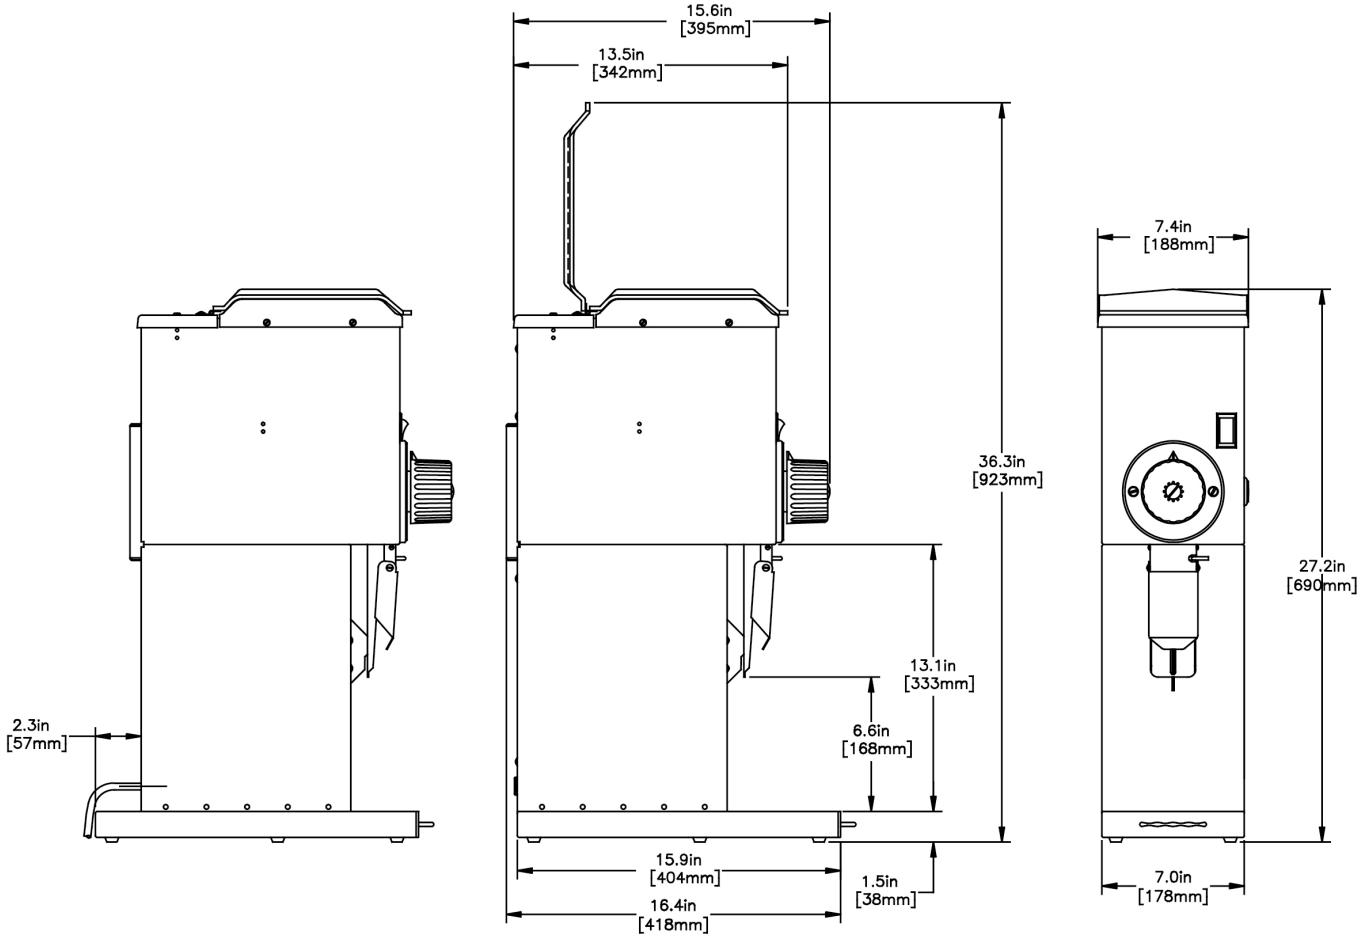

G3 HD Red

Height: 27.2" (69.1cm) Width: 7.4" (18.8cm) Depth: 16.6" (42.2cm)

- Bag switch stops motor when bag is removed and prevents grinding before bag is in place
- Fast grinding—one pound in under 30 seconds
- Turbo action draws coffee through grind chamber for greater grinding efficiency
- Wide range of grinds can be selected
- Convenient cleaning lever ensures complete clean out of coffee from grind chamber
- Four year warranty on grinding burrs
- Heavy-duty precision burrs for quality, finer grinds
- Single hopper holds 3lb (1.36kg) of regular, decaf or specialty coffee beans
- PROP 65 Warning Decal included in packaging with equipment

Agency:

Specifications

Product #: 22100.0001

Finish: Red

Hoppers: One

Hopper Capacity: 3.00 lbs (1.361 kgs)

Electrical & Capacity

Volts*	Amps	Watts	Cord Attached	Plug Type	8oz cups/hr 236ml cups/hr	Input H ² O Temp.	Phase	# Wires plus Ground	Hertz
120	11	1320	Yes	NEMA 5-15P	-	60°F (15.5°C)	1	2	60

Last Updated:
04/10/2023

	Unit			Shipping				
	Height	Width	Depth	Height	Width	Depth	Weight	Volume
English	27.2 in.	7.4 in.	16.6 in.	32.8 in.	13.6 in.	23.1 in.	55.950 lbs	5.972 ft ³
Metric	69.1 cm	18.8 cm	42.2 cm	83.2 cm	34.6 cm	58.7 cm	25.379 kgs	0.169 m ³