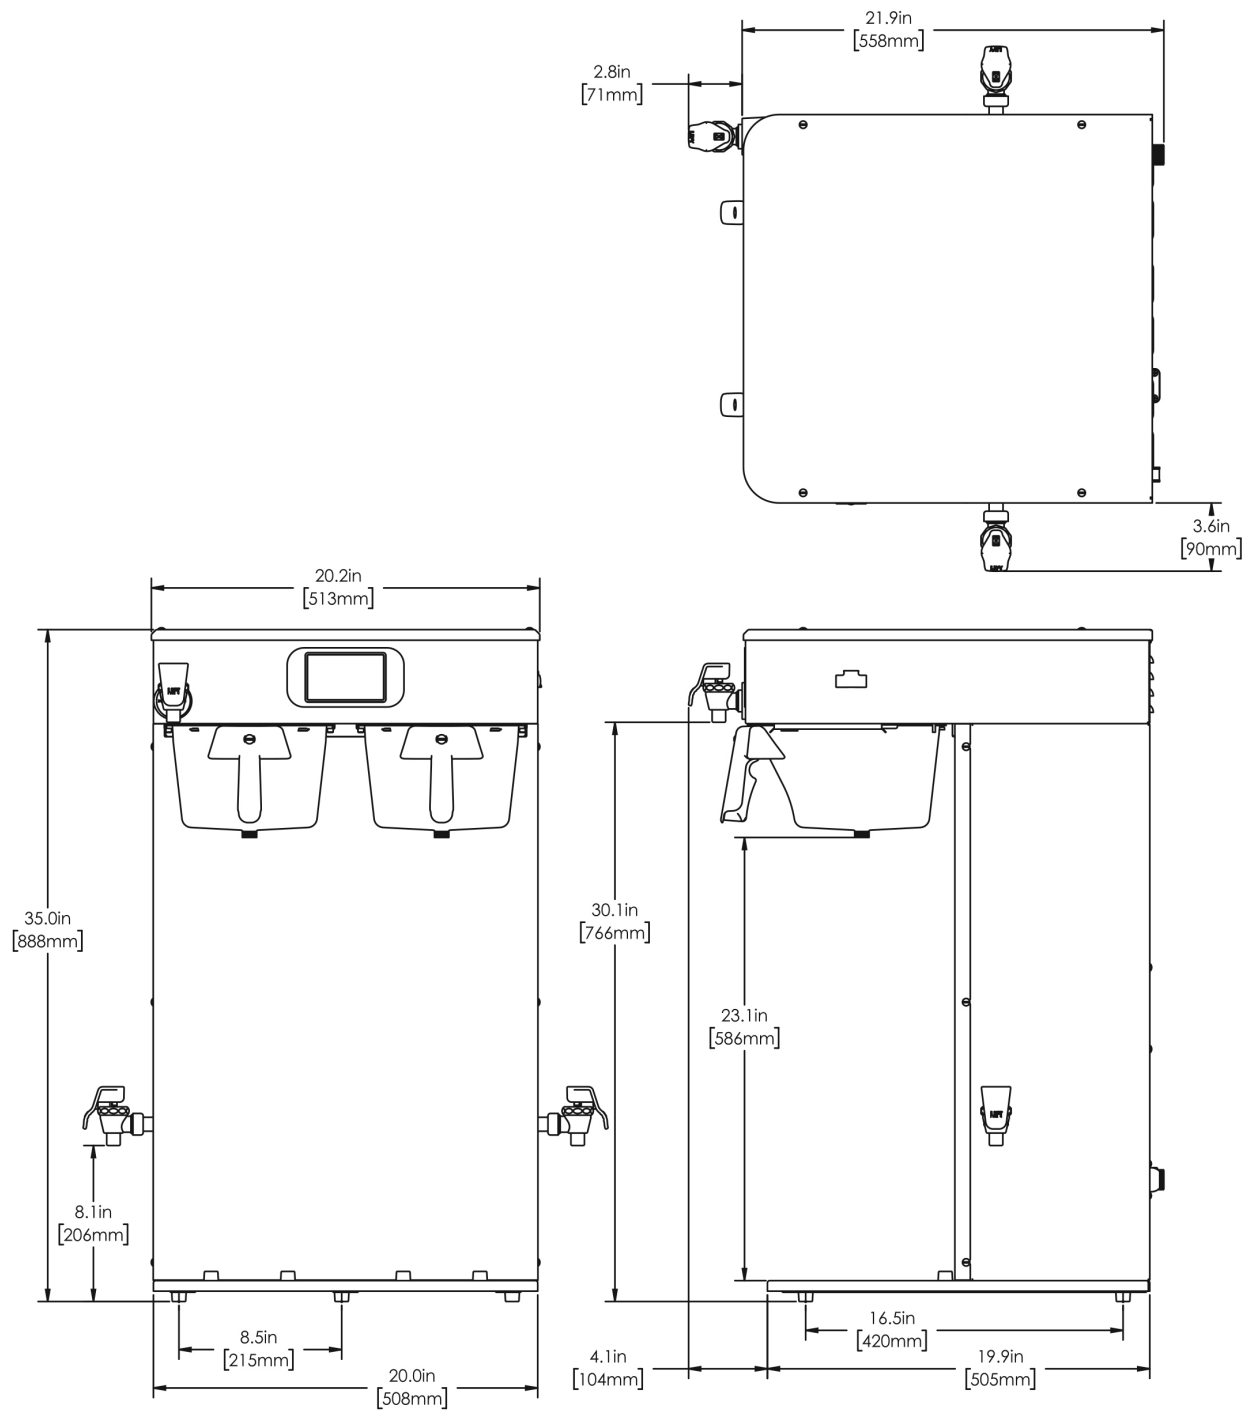

Last Updated:
07/08/2025

	Unit			Shipping				
	Height	Width	Depth	Height	Width	Depth	Weight	Volume
English	35.0 in.	20.2 in.	21.9 in.	38.3 in.	23.8 in.	28.4 in.	89.000 lbs	14.917 ft³
Metric	88.9 cm	51.3 cm	55.6 cm	97.2 cm	60.3 cm	72.1 cm	40.370 kgs	0.422 m³