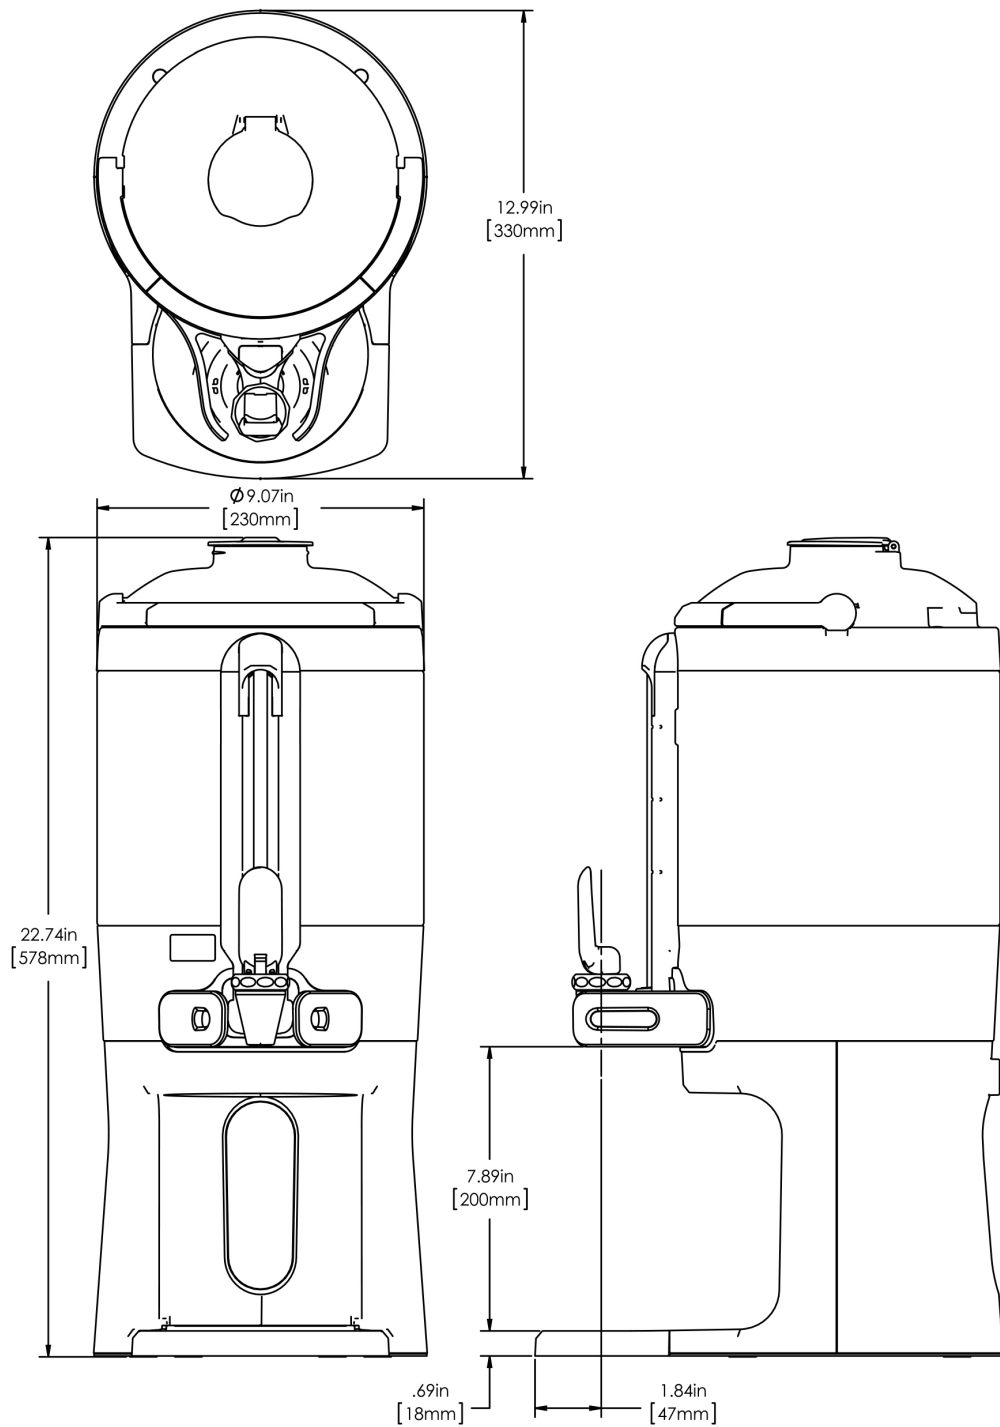

1.5Gal(5.7L) TF Srvr w/Base, MSG GEN3

Height: 22.7" Width: 9.2" Depth: 13.0"
(57.7cm) (23.4cm) (33.0cm)

- Vacuum insulated to keep coffee hot for hours
- Ideal for use with Twin or Single Infusion Series Brewers
- Brew-through design with flip lid cover
- Soft-grip bail handle for easy transportation
- Self-locking stand allows for multiple brewing and serving options
- Large cup clearance allows for dispensing into cups, decanters and thermal carafes
- Integrated sight gauge assembly allows for easy cleaning
- Sturdy aluminum faucet guard keeps faucet area clean and protected
- Drip tray is easily removed for cleaning or to provide extra clearance for dispensing into pitchers
- Fast flow faucet

Last Updated:
03/11/2025

	Unit			Shipping				
	Height	Width	Depth	Height	Width	Depth	Weight	Volume
English	22.7 in.	9.2 in.	13.0 in.	15.3 in.	11.9 in.	25.2 in.	14.300 lbs	2.654 ft ³
Metric	57.7 cm	23.4 cm	33.0 cm	38.7 cm	30.3 cm	64.0 cm	6.486 kgs	0.075 m ³