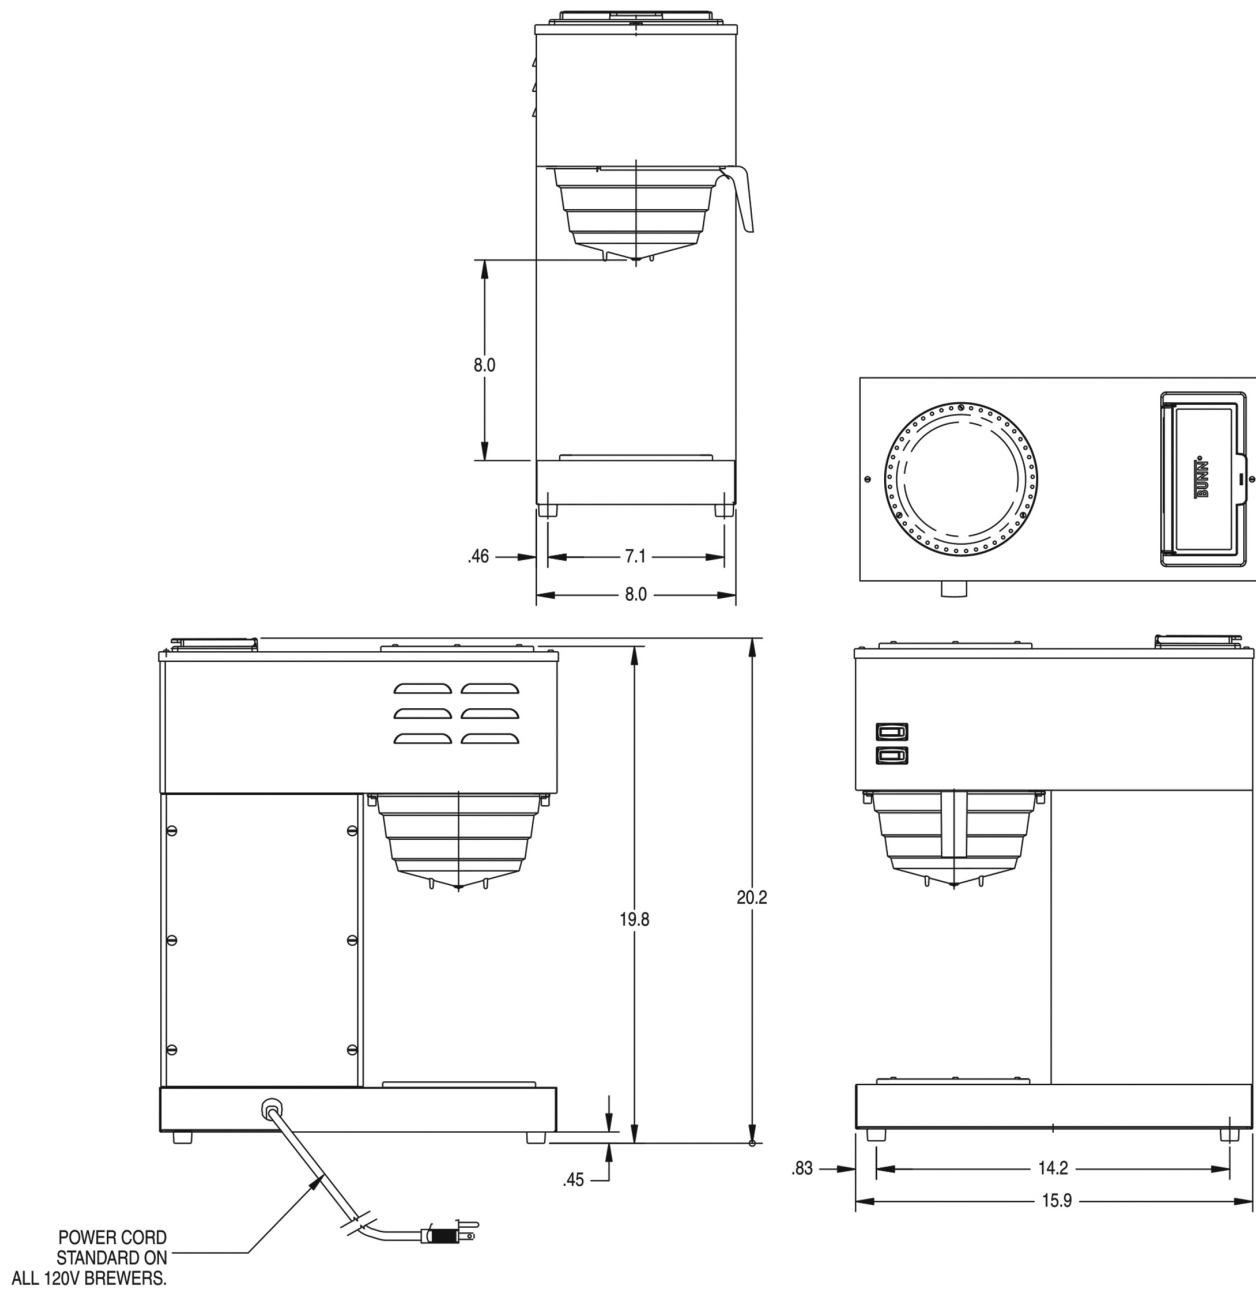

Last Updated:
01/23/2026

	Unit			Shipping				
	Height	Width	Depth	Height	Width	Depth	Weight	Volume
English	20.2 in.	8.0 in.	15.9 in.	22.8 in.	12.3 in.	27.6 in.	23.600 lbs	4.455 ft ³
Metric	51.3 cm	20.3 cm	40.4 cm	57.8 cm	31.1 cm	70.2 cm	10.705 kgs	0.126 m ³