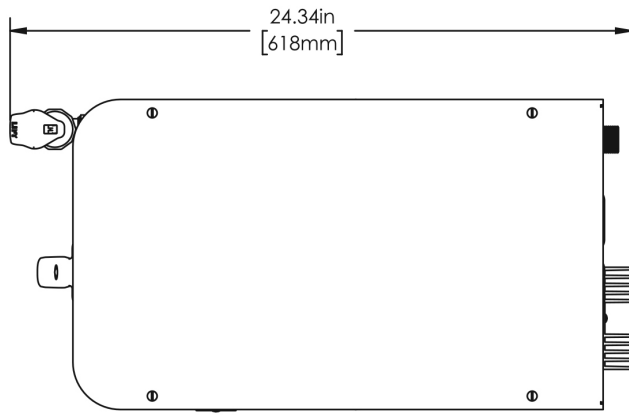

Last Updated:
12/30/2025

	Unit			Shipping				
	Height	Width	Depth	Height	Width	Depth	Weight	Volume
English	26.8 in.	10.2 in.	22.1 in.	30.8 in.	17.5 in.	26.7 in.	63.000 lbs	8.311 ft ³
Metric	68.1 cm	25.9 cm	56.1 cm	78.1 cm	44.5 cm	67.8 cm	28.577 kgs	0.235 m ³