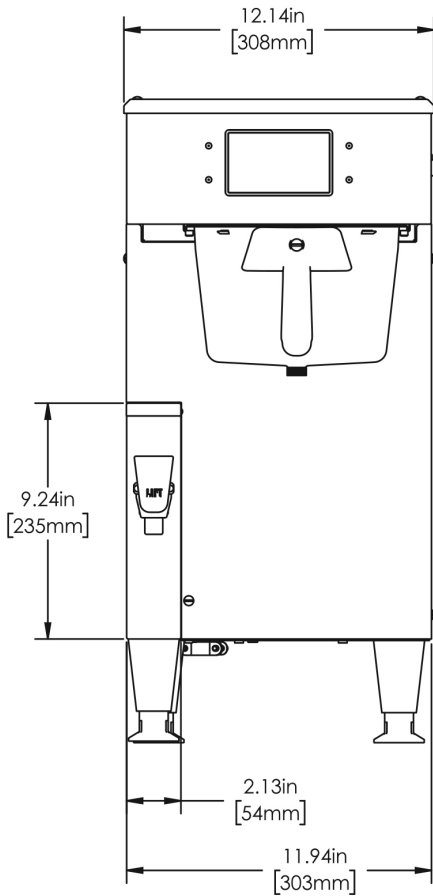

Plumbing Requirements

PSI	kPa	Fitting Supplied	Water Flow Required (GPM)
20-90	138-621	3/8" Male Flare Fitting	1.00

CAD Drawings

2D	Revit	KLC
●		

WARNING:

BUNN® reserves the right to change specifications and product design without notice. Such revisions do not entitle the buyer to corresponding changes, improvements, additions or replacements for previously purchased equipment. For most current specifications and other info visit bunn.com.

Last Updated:
12/30/2025

	Unit			Shipping				
	Height	Width	Depth	Height	Width	Depth	Weight	Volume
English	26.8 in.	10.2 in.	22.1 in.	30.8 in.	17.5 in.	26.7 in.	63.000 lbs	8.311 ft ³
Metric	68.1 cm	25.9 cm	56.1 cm	78.1 cm	44.5 cm	67.8 cm	28.577 kgs	0.235 m ³