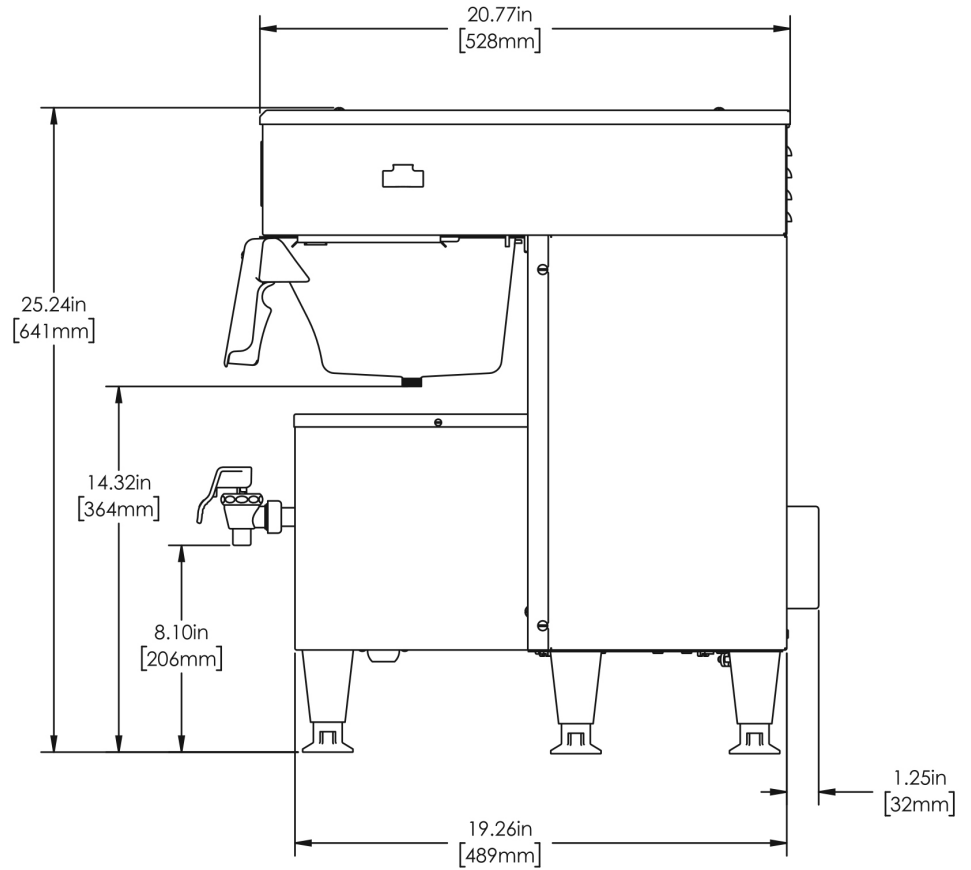

Last Updated:
12/30/2025

	Unit			Shipping				
	Height	Width	Depth	Height	Width	Depth	Weight	Volume
English	26.8 in.	10.2 in.	22.1 in.	30.8 in.	17.5 in.	26.7 in.	63.000 lbs	8.311 ft ³
Metric	68.1 cm	25.9 cm	56.1 cm	78.1 cm	44.5 cm	67.8 cm	28.577 kgs	0.235 m ³