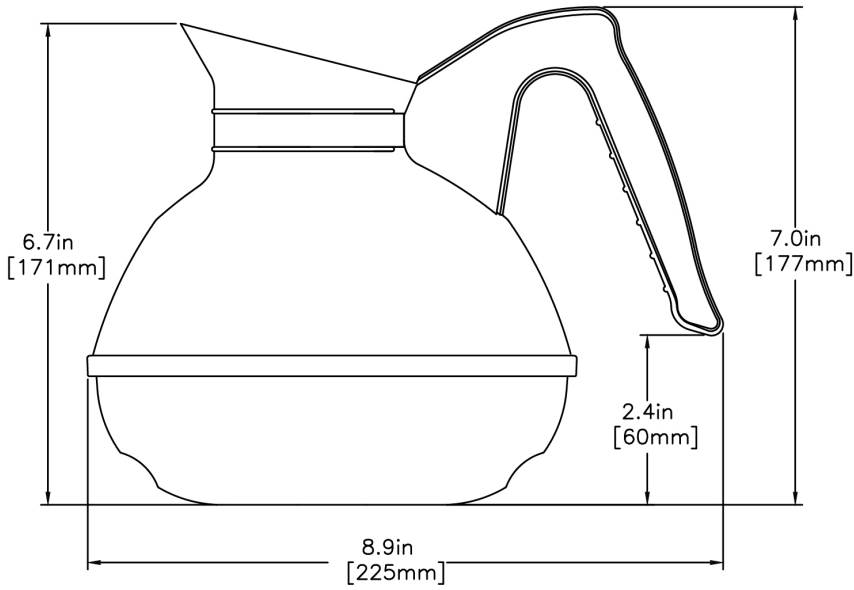

Height: 7.0" Width: 6.8" Depth: 8.9"
(17.8cm) (17.3cm) (22.6cm)

- Base is high quality stainless steel
- Clear Impact Resistant Thermoplastic Top
- PROP 65 Warning Decal included in packaging with equipment

Agency:

Specifications

Product #: 06100.0203

Handle: Black

Additional Features

Holding Capacity

English	Metric
64 oz.	1.9 L

WARNING:

Last Updated:
07/08/2025

	Unit			Shipping				
	Height	Width	Depth	Height	Width	Depth	Weight	Volume
English	7.0 in.	6.8 in.	8.9 in.	-	-	-	-	-
Metric	17.8 cm	17.3 cm	22.6 cm	-	-	-	-	-

BUNN® reserves the right to change specifications and product design without notice. Such revisions do not entitle the buyer to corresponding changes, improvements, additions or replacements for previously purchased equipment. For most current specifications and other info visit bunn.com.