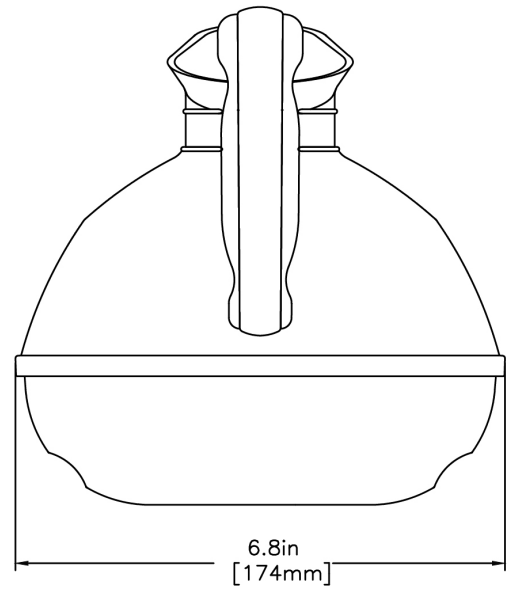

Height: 7.0" Width: 6.8" Depth: 8.9"
(17.8cm) (17.3cm) (22.6cm)

- Base is high quality stainless steel
- Clear Impact Resistant Thermoplastic Top
- PROP 65 Warning Decal included in packaging with equipment

Agency:

Specifications

Product #: 06100.0203

Handle: Black

Additional Features

Holding Capacity

English	Metric
64 oz.	1.9 L

WARNING:

Last Updated:
07/08/2025

	Unit			Shipping				
	Height	Width	Depth	Height	Width	Depth	Weight	Volume
English	7.0 in.	6.8 in.	8.9 in.	-	-	-	-	-
Metric	17.8 cm	17.3 cm	22.6 cm	-	-	-	-	-

BUNN® reserves the right to change specifications and product design without notice. Such revisions do not entitle the buyer to corresponding changes, improvements, additions or replacements for previously purchased equipment. For most current specifications and other info visit bunn.com.