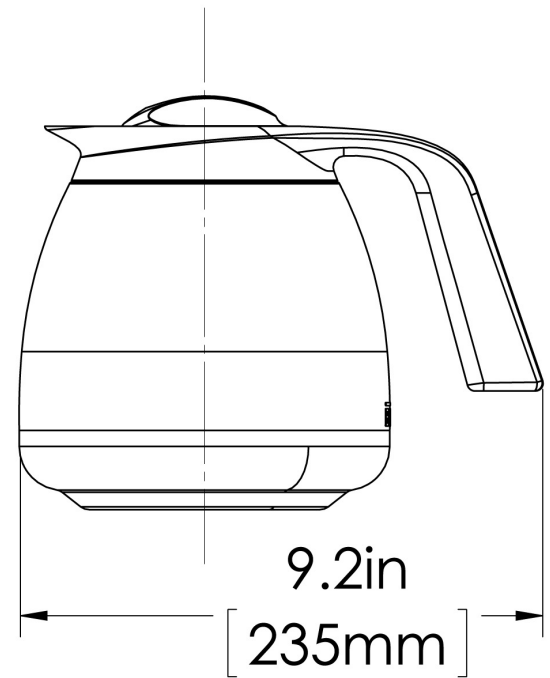

## Holding Capacity

English	Metric
64 oz.	1.9 L

 **WARNING:**

BUNN® reserves the right to change specifications and product design without notice. Such revisions do not entitle the buyer to corresponding changes, improvements, additions or replacements for previously purchased equipment. For most current specifications and other info visit [bunn.com](http://bunn.com).

**Last Updated:**  
03/18/2026

	Unit			Shipping				
	Height	Width	Depth	Height	Width	Depth	Weight	Volume
English	7.3 in.	6.8 in.	9.2 in.	-	-	-	-	-
Metric	18.5 cm	17.3 cm	23.4 cm	-	-	-	-	-

BUNN® reserves the right to change specifications and product design without notice. Such revisions do not entitle the buyer to corresponding changes, improvements, additions or replacements for previously purchased equipment. For most current specifications and other info visit [bunn.com](http://bunn.com).