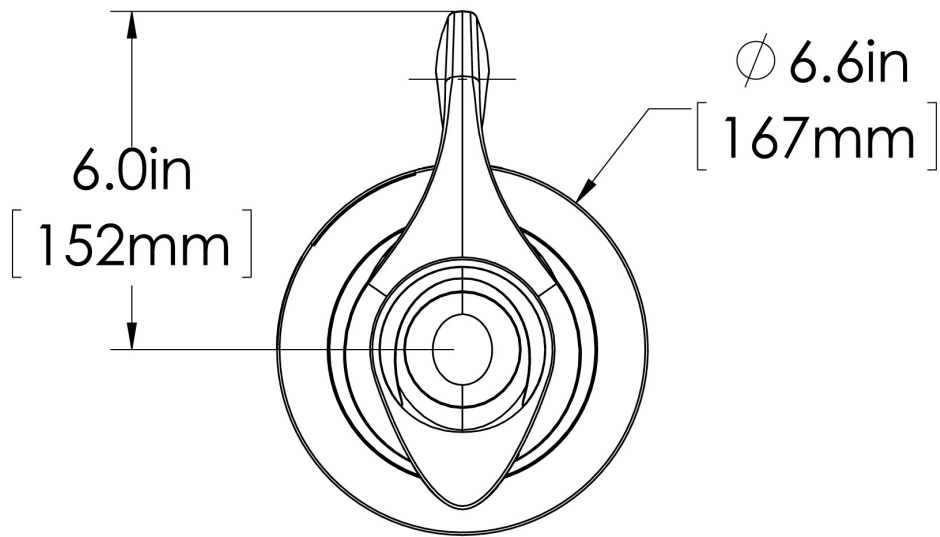

## Specifications

**Product #:** 51746.0003

**Finish:** Stainless

**Handle:** Black

**Liner:** Stainless Steel

## Holding Capacity

English	Metric
64 oz.	1.9 L

 **WARNING:**

BUNN® reserves the right to change specifications and product design without notice. Such revisions do not entitle the buyer to corresponding changes, improvements, additions or replacements for previously purchased equipment. For most current specifications and other info visit [bunn.com](http://bunn.com).

**Last Updated:**  
03/18/2026

	Unit			Shipping				
	Height	Width	Depth	Height	Width	Depth	Weight	Volume
English	7.3 in.	6.8 in.	9.2 in.	-	-	-	-	-
Metric	18.5 cm	17.3 cm	23.4 cm	-	-	-	-	-

BUNN® reserves the right to change specifications and product design without notice. Such revisions do not entitle the buyer to corresponding changes, improvements, additions or replacements for previously purchased equipment. For most current specifications and other info visit [bunn.com](http://bunn.com).