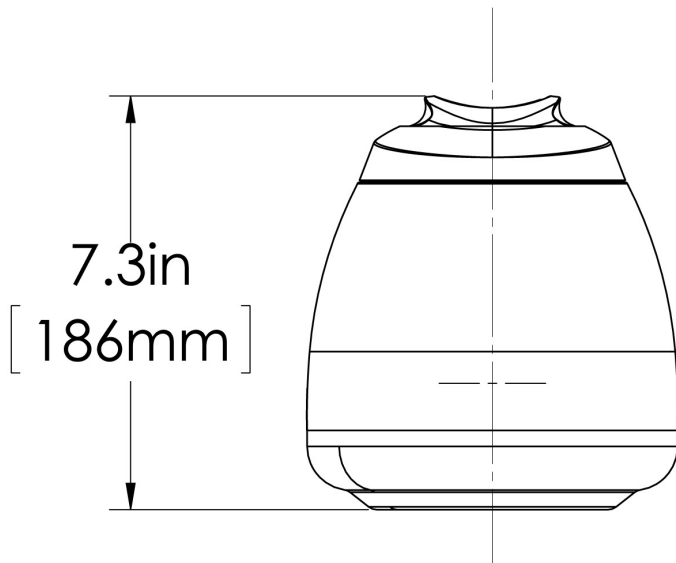

**Last Updated:**  
03/18/2026

	Unit			Shipping				
	Height	Width	Depth	Height	Width	Depth	Weight	Volume
English	7.3 in.	6.8 in.	9.2 in.	-	-	-	-	-
Metric	18.5 cm	17.3 cm	23.4 cm	-	-	-	-	-

BUNN® reserves the right to change specifications and product design without notice. Such revisions do not entitle the buyer to corresponding changes, improvements, additions or replacements for previously purchased equipment. For most current specifications and other info visit [bunn.com](http://bunn.com).