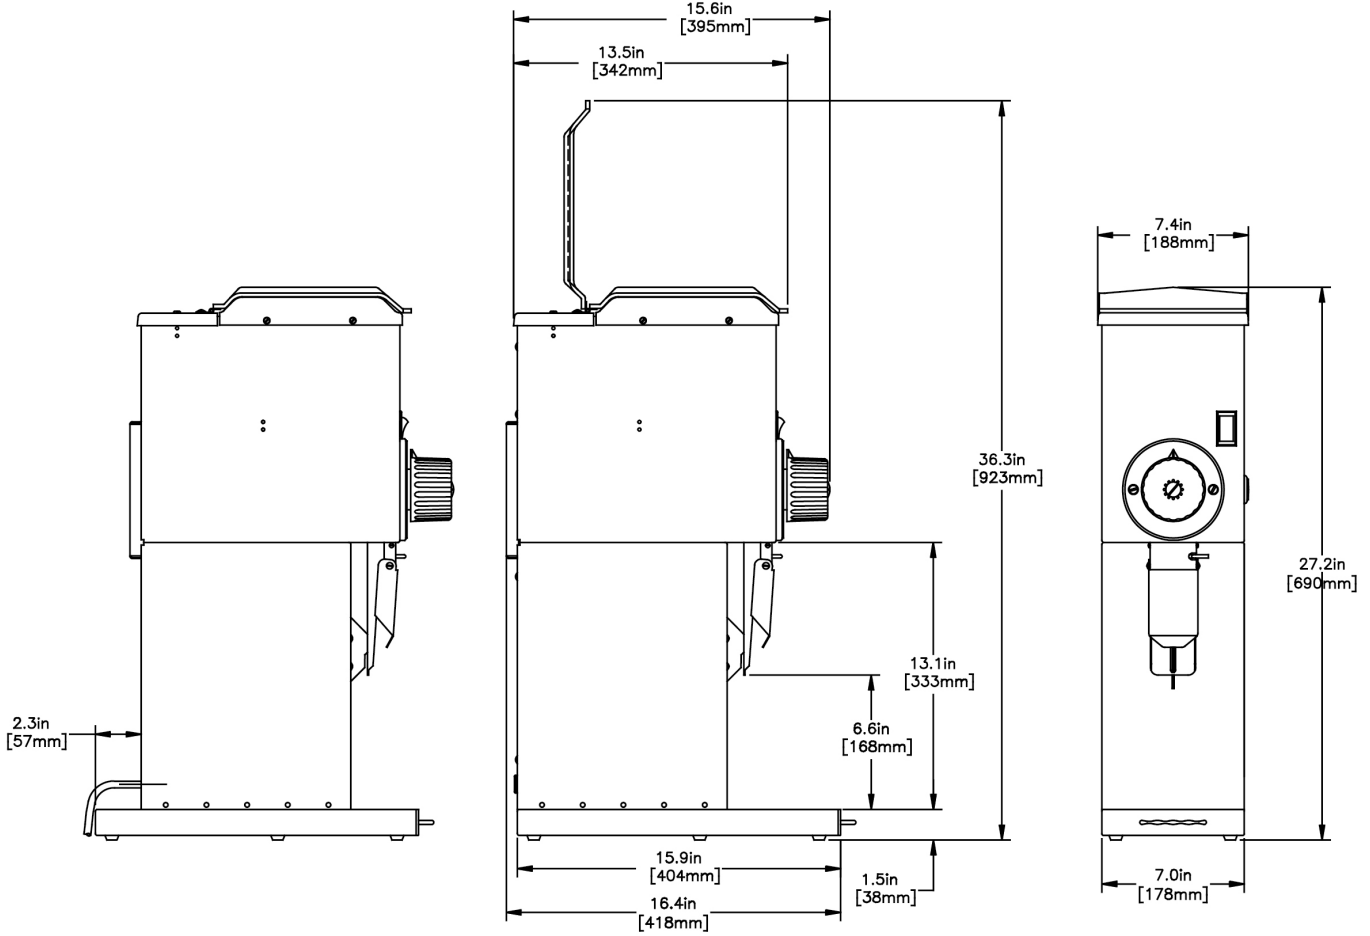

Last Updated:
01/09/2025

Unit			Shipping					
	Height	Width	Depth	Height	Width	Depth	Weight	Volume
English	27.2 in.	7.4 in.	16.6 in.	32.8 in.	13.6 in.	23.1 in.	56.200 lbs	5.972 ft ³
Metric	69.1 cm	18.8 cm	42.2 cm	83.2 cm	34.6 cm	58.7 cm	25.492 kgs	0.169 m ³