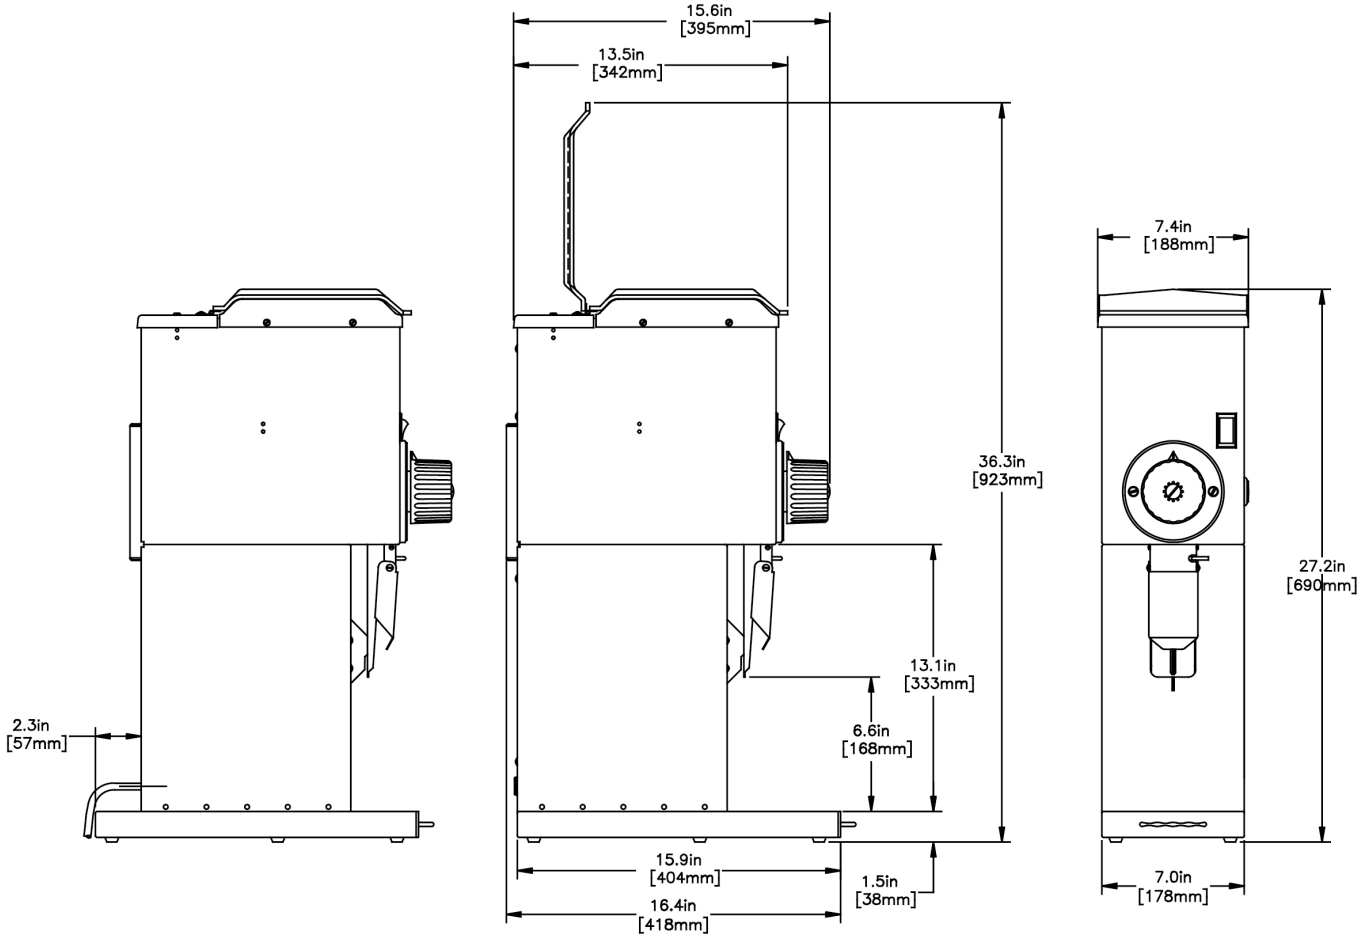

Last Updated:
11/30/2023

Unit			Shipping					
	Height	Width	Depth	Height	Width	Depth	Weight	Volume
English	27.2 in.	7.4 in.	16.6 in.	32.8 in.	13.6 in.	23.1 in.	56.200 lbs	5.972 ft ³
Metric	69.1 cm	18.8 cm	42.2 cm	83.2 cm	34.6 cm	58.7 cm	25.492 kgs	0.169 m ³