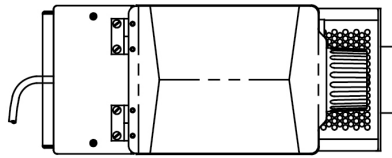

Additional Features

Plumbing Requirements

PSI	kPa	Fitting Supplied	Water Flow Required (GPM)
-	-	-	-

CAD Drawings

2D	Revit	KLC
●		

WARNING: This product can expose you to chemicals including Bisphenol A (BPA), which is known to the State of California to cause birth defects or other reproductive harm. For more information go to www.P65Warnings.ca.gov

Last Updated:
11/30/2023

Unit			Shipping					
	Height	Width	Depth	Height	Width	Depth	Weight	Volume
English	27.2 in.	7.4 in.	16.6 in.	32.8 in.	13.6 in.	23.1 in.	56.200 lbs	5.972 ft ³
Metric	69.1 cm	18.8 cm	42.2 cm	83.2 cm	34.6 cm	58.7 cm	25.492 kgs	0.169 m ³