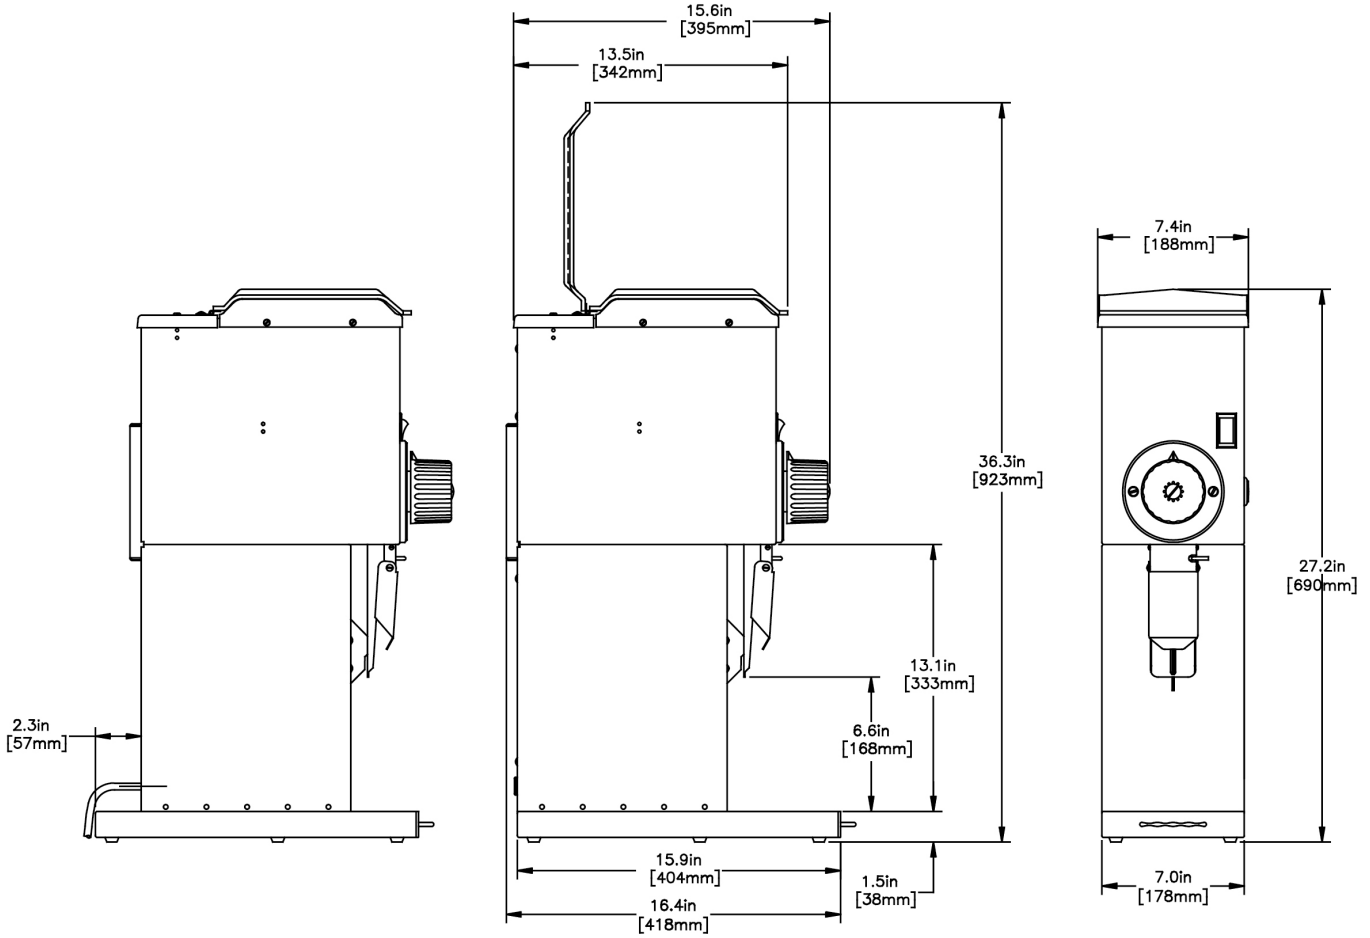

Last Updated:
05/29/2023

	Unit			Shipping				
	Height	Width	Depth	Height	Width	Depth	Weight	Volume
English	27.2 in.	7.4 in.	16.6 in.	32.8 in.	13.6 in.	23.1 in.	56.200 lbs	5.972 ft ³
Metric	69.1 cm	18.8 cm	42.2 cm	83.2 cm	34.6 cm	58.7 cm	25.492 kgs	0.169 m ³