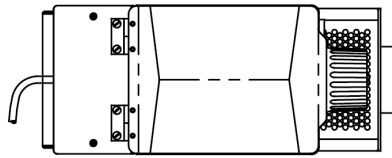

Additional Features

Plumbing Requirements

PSI	kPa	Fitting Supplied	Water Flow Required (GPM)
-	-	-	-

CAD Drawings

2D	Revit	KLC
●		

WARNING: This product can expose you to chemicals including Bisphenol A (BPA), which is known to the State of California to cause birth defects or other reproductive harm. For more information go to www.P65Warnings.ca.gov

Last Updated:
05/29/2023

	Unit			Shipping				
	Height	Width	Depth	Height	Width	Depth	Weight	Volume
English	27.2 in.	7.4 in.	16.6 in.	32.8 in.	13.6 in.	23.1 in.	56.200 lbs	5.972 ft ³
Metric	69.1 cm	18.8 cm	42.2 cm	83.2 cm	34.6 cm	58.7 cm	25.492 kgs	0.169 m ³