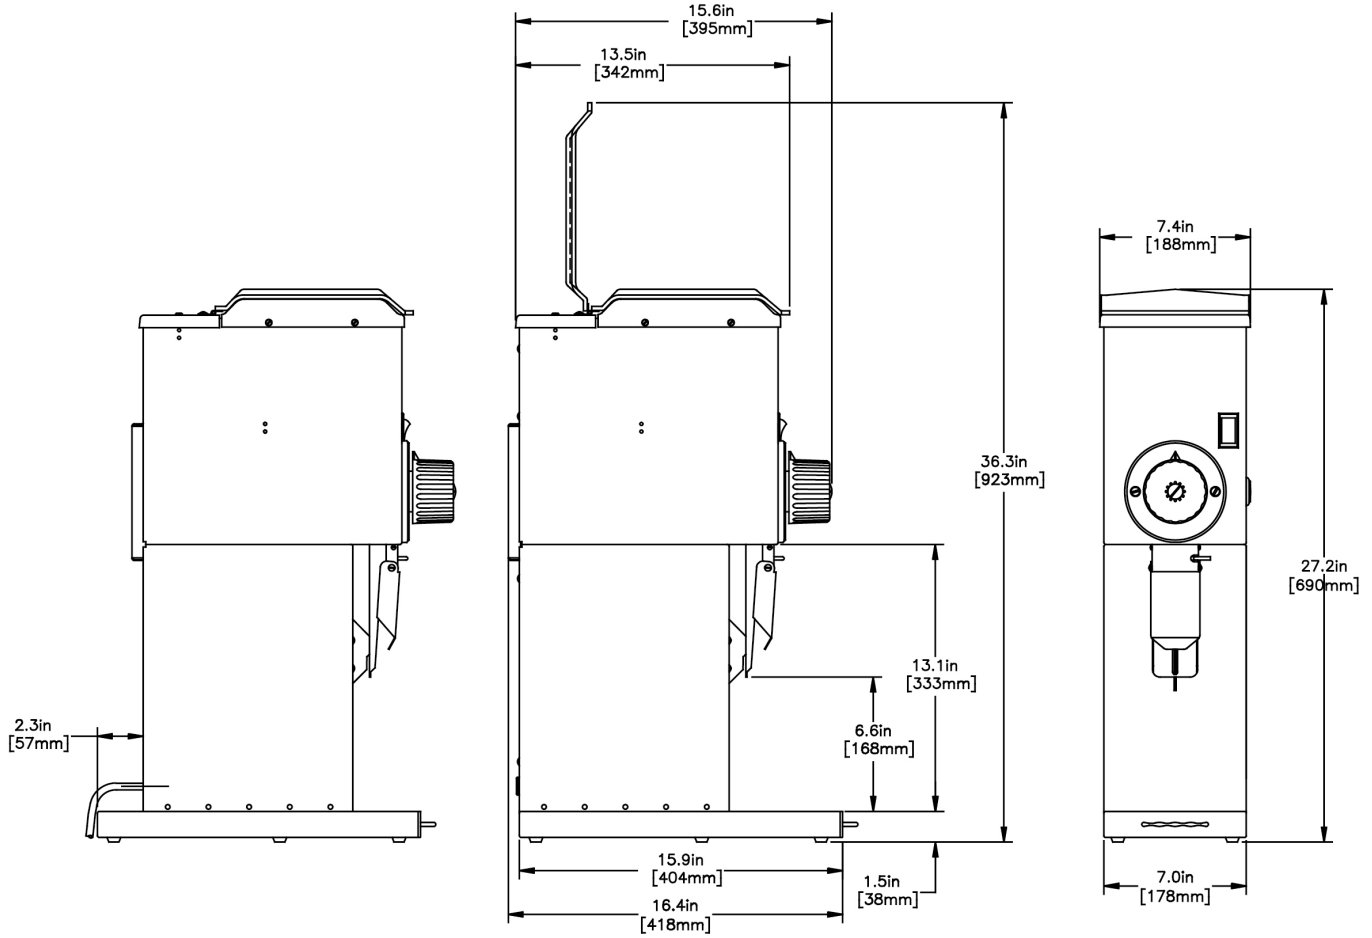

Last Updated:
11/10/2022

Unit				Shipping				
	Height	Width	Depth	Height	Width	Depth	Weight	Volume
English	27.2 in.	7.4 in.	16.6 in.	32.8 in.	13.6 in.	23.1 in.	56.200 lbs	5.972 ft ³
Metric	69.1 cm	18.8 cm	42.2 cm	83.2 cm	34.6 cm	58.7 cm	25.492 kgs	0.169 m ³