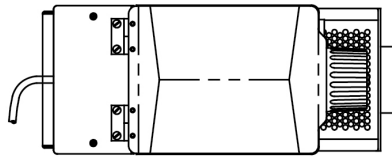

Additional Features

Plumbing Requirements

PSI	kPa	Fitting Supplied	Water Flow Required (GPM)
-	-	-	-

CAD Drawings

2D	Revit	KLC
●		

WARNING: This product can expose you to chemicals including Bisphenol A (BPA), which is known to the State of California to cause birth defects or other reproductive harm. For more information go to www.P65Warnings.ca.gov

Last Updated:
11/10/2022

Unit				Shipping				
	Height	Width	Depth	Height	Width	Depth	Weight	Volume
English	27.2 in.	7.4 in.	16.6 in.	32.8 in.	13.6 in.	23.1 in.	56.200 lbs	5.972 ft ³
Metric	69.1 cm	18.8 cm	42.2 cm	83.2 cm	34.6 cm	58.7 cm	25.492 kgs	0.169 m ³