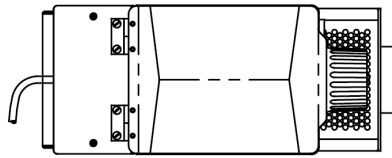

Additional Features

Plumbing Requirements

PSI	kPa	Fitting Supplied	Water Flow Required (GPM)
-	-	-	-

CAD Drawings

2D	Revit	KLC
●		

WARNING: This product can expose you to chemicals including Bisphenol A (BPA), which is known to the State of California to cause birth defects or other reproductive harm. For more information go to www.P65Warnings.ca.gov

Last Updated:
08/05/2022

	Unit			Shipping				
	Height	Width	Depth	Height	Width	Depth	Weight	Volume
English	27.2 in.	7.4 in.	16.6 in.	32.8 in.	13.6 in.	23.1 in.	56.200 lbs	5.972 ft ³
Metric	69.1 cm	18.8 cm	42.2 cm	83.2 cm	34.6 cm	58.7 cm	25.492 kgs	0.169 m ³