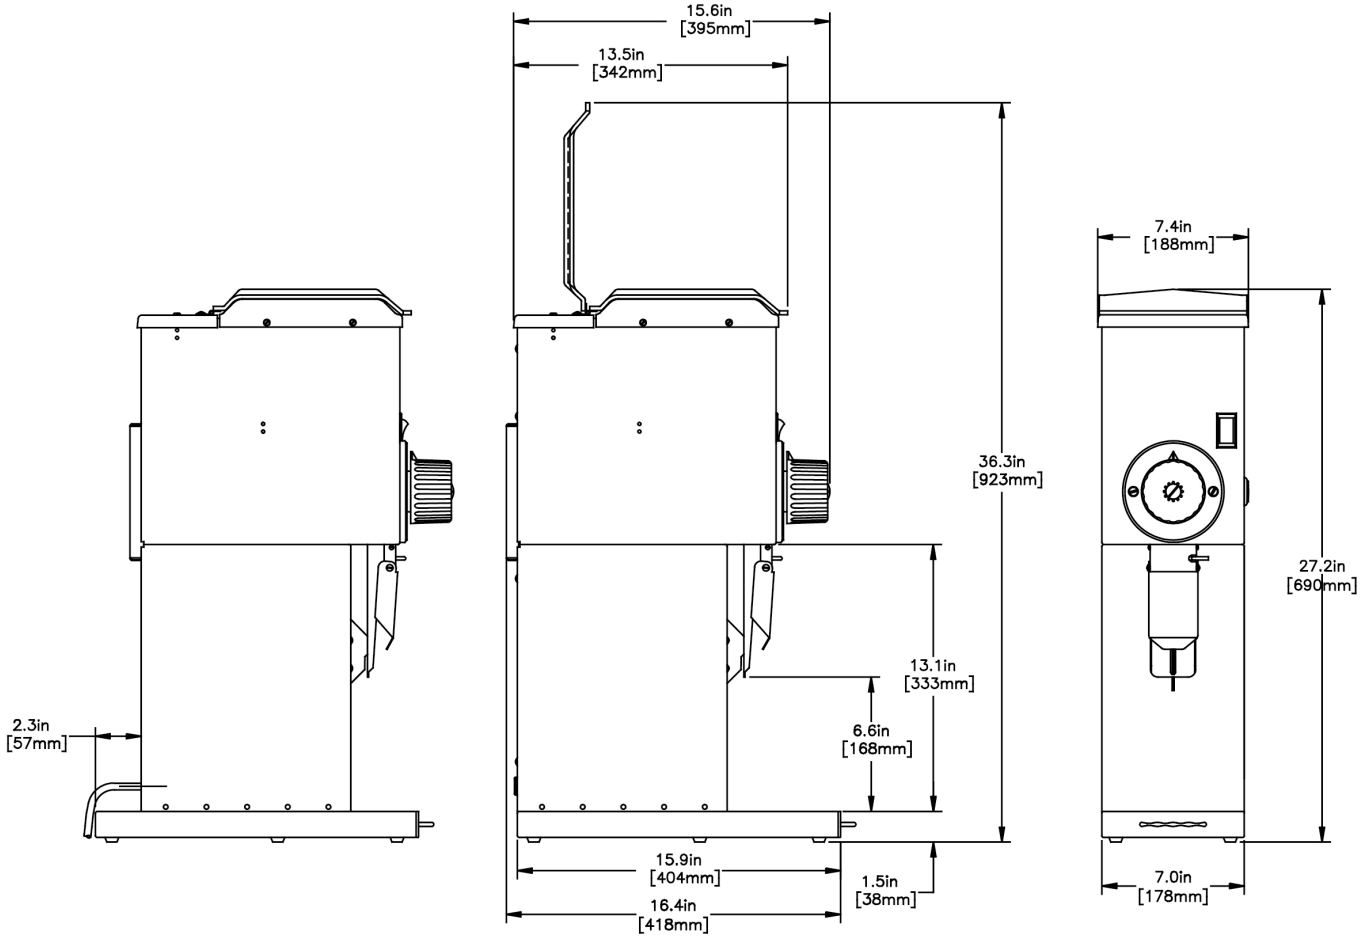

Last Updated:
08/05/2022

	Unit			Shipping				
	Height	Width	Depth	Height	Width	Depth	Weight	Volume
English	27.2 in.	7.4 in.	16.6 in.	32.8 in.	13.6 in.	23.1 in.	56.200 lbs	5.972 ft ³
Metric	69.1 cm	18.8 cm	42.2 cm	83.2 cm	34.6 cm	58.7 cm	25.492 kgs	0.169 m ³