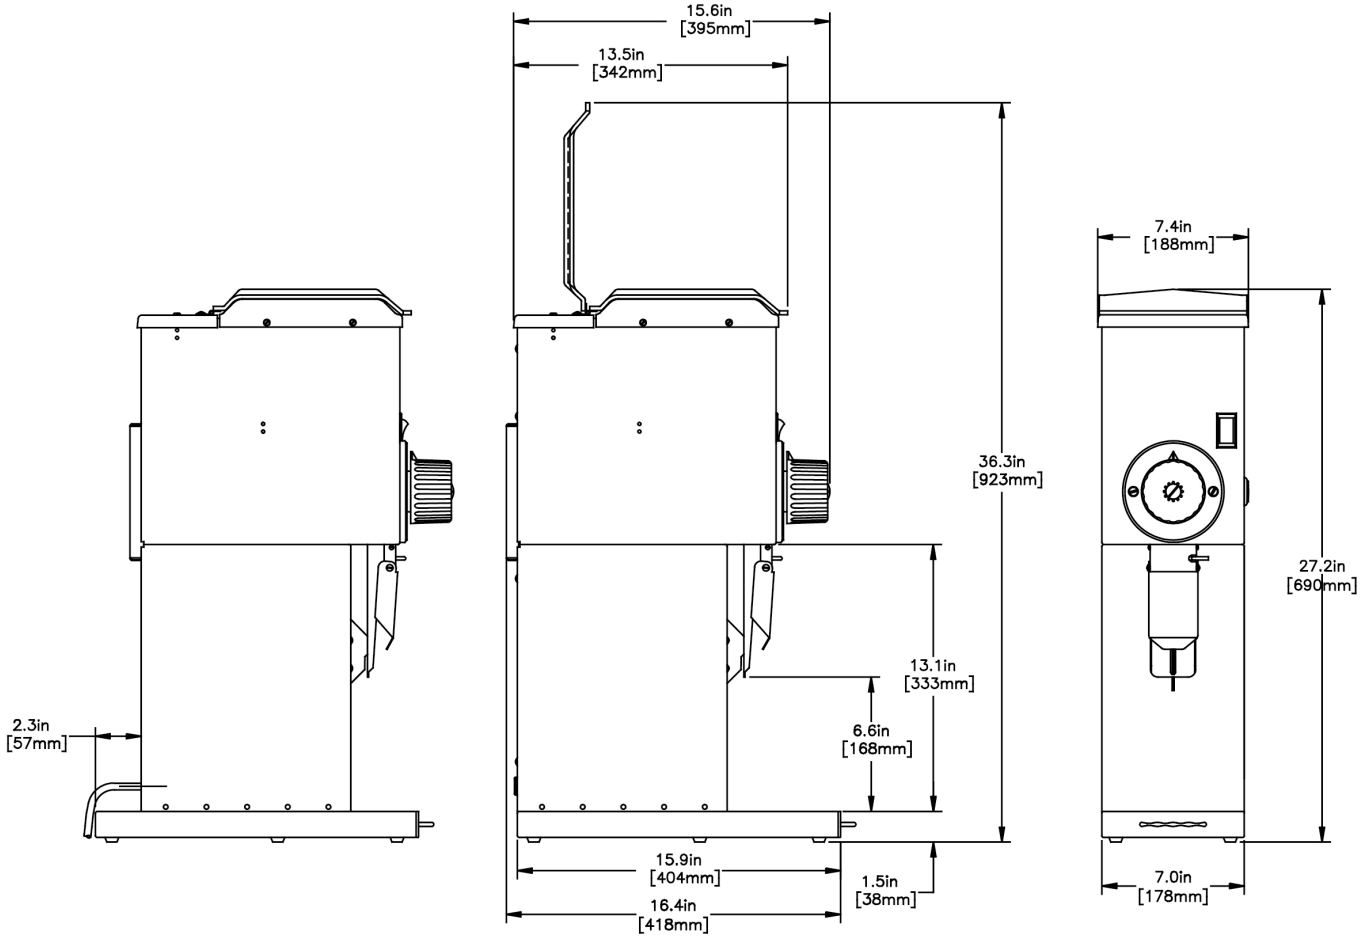

Last Updated:
06/13/2022

Unit				Shipping				
	Height	Width	Depth	Height	Width	Depth	Weight	Volume
English	27.2 in.	7.4 in.	16.6 in.	32.8 in.	13.6 in.	23.1 in.	56.200 lbs	5.972 ft ³
Metric	69.1 cm	18.8 cm	42.2 cm	83.2 cm	34.6 cm	58.7 cm	25.492 kgs	0.169 m ³