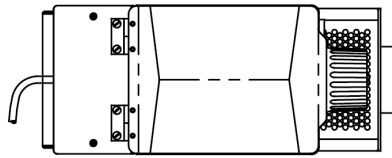

Additional Features

Plumbing Requirements

PSI	kPa	Fitting Supplied	Water Flow Required (GPM)
-	-	-	-

CAD Drawings

2D	Revit	KLC
●		

WARNING: This product can expose you to chemicals including Bisphenol A (BPA), which is known to the State of California to cause birth defects or other reproductive harm. For more information go to www.P65Warnings.ca.gov

Last Updated:
06/13/2022

Unit				Shipping				
	Height	Width	Depth	Height	Width	Depth	Weight	Volume
English	27.2 in.	7.4 in.	16.6 in.	32.8 in.	13.6 in.	23.1 in.	56.200 lbs	5.972 ft ³
Metric	69.1 cm	18.8 cm	42.2 cm	83.2 cm	34.6 cm	58.7 cm	25.492 kgs	0.169 m ³