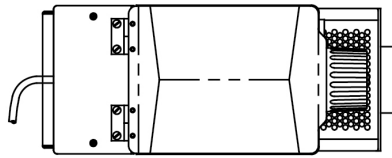

Additional Features

Plumbing Requirements

PSI	kPa	Fitting Supplied	Water Flow Required (GPM)
-	-	-	-

CAD Drawings

2D	Revit	KLC
●		

WARNING: This product can expose you to chemicals including Bisphenol A (BPA), which is known to the State of California to cause birth defects or other reproductive harm. For more information go to www.P65Warnings.ca.gov

Last Updated:
07/01/2022

Unit			Shipping					
	Height	Width	Depth	Height	Width	Depth	Weight	Volume
English	27.2 in.	7.4 in.	16.6 in.	32.8 in.	13.6 in.	23.1 in.	56.200 lbs	5.972 ft ³
Metric	69.1 cm	18.8 cm	42.2 cm	83.2 cm	34.6 cm	58.7 cm	25.492 kgs	0.169 m ³