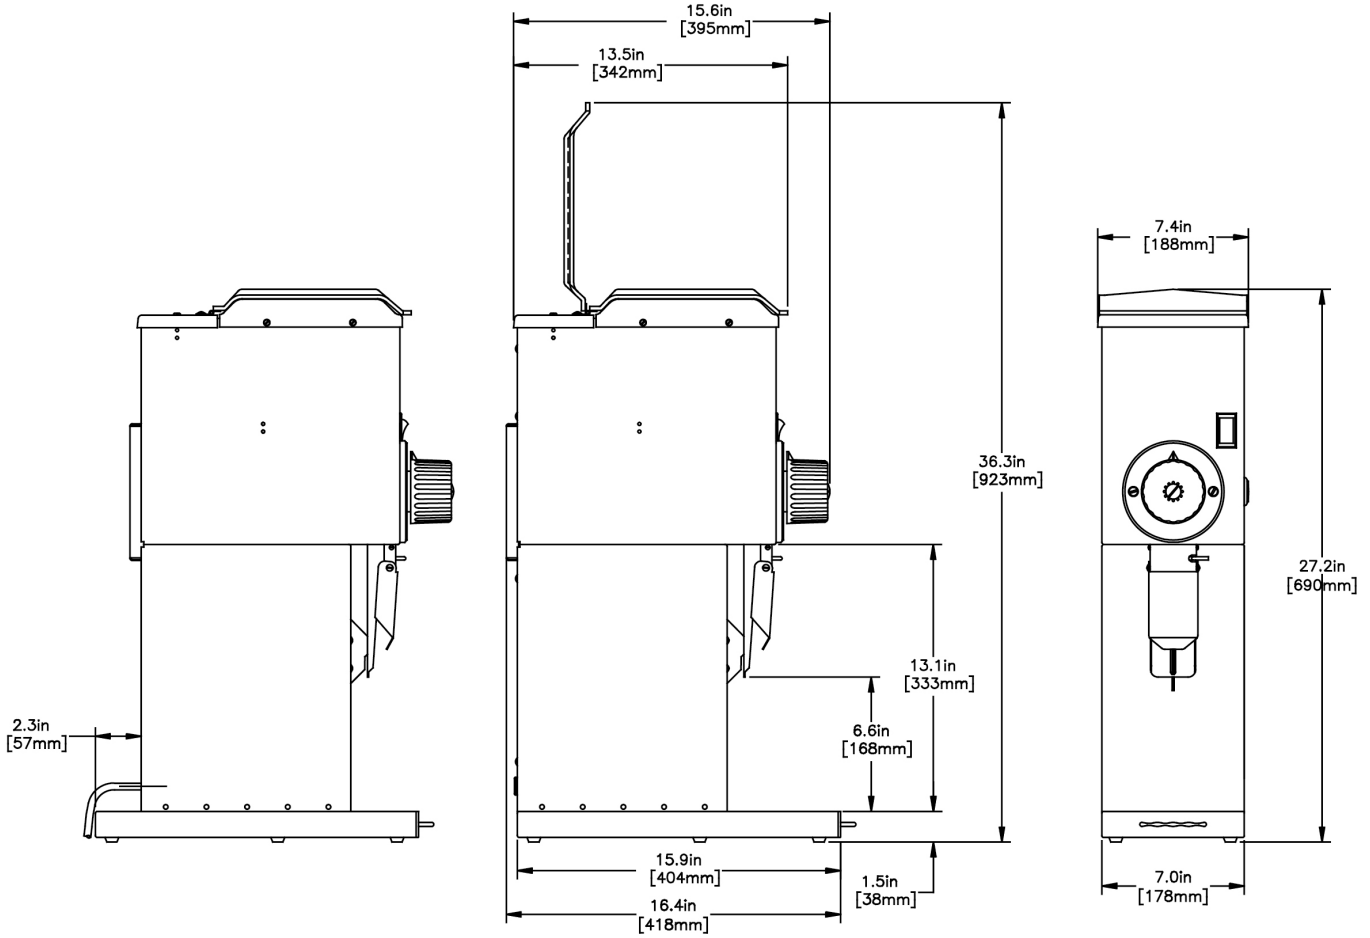

Last Updated:
07/01/2022

Unit			Shipping					
	Height	Width	Depth	Height	Width	Depth	Weight	Volume
English	27.2 in.	7.4 in.	16.6 in.	32.8 in.	13.6 in.	23.1 in.	56.200 lbs	5.972 ft ³
Metric	69.1 cm	18.8 cm	42.2 cm	83.2 cm	34.6 cm	58.7 cm	25.492 kgs	0.169 m ³