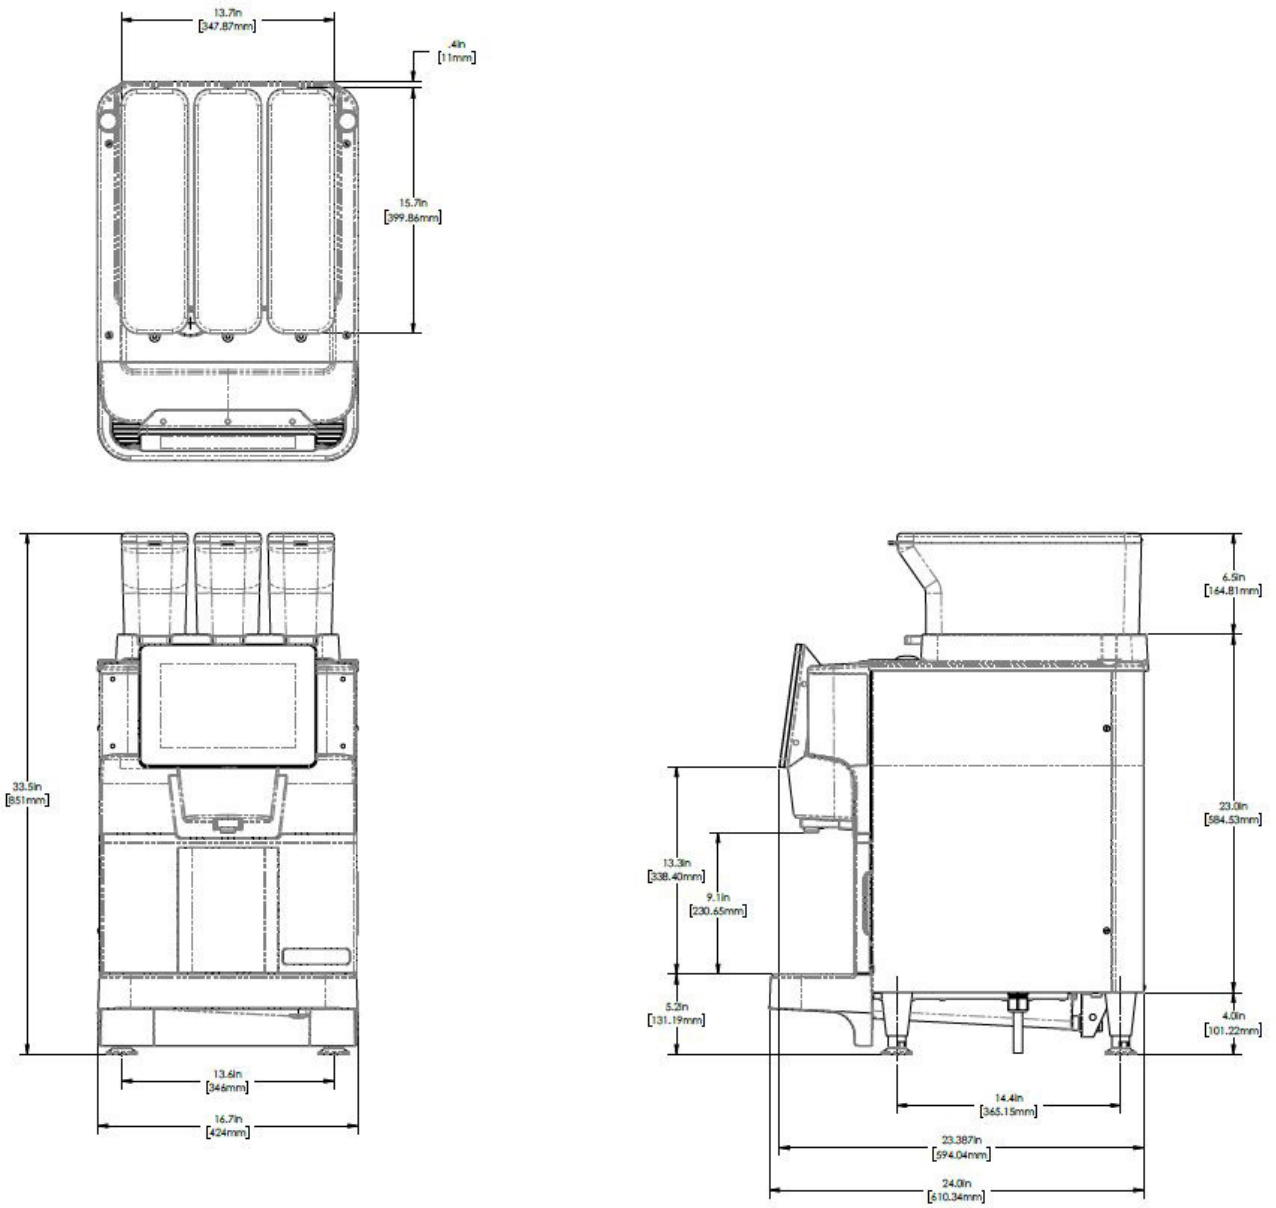

Agency:

Specifications

Product #: 55400.0104

Water Access: Plumbed

Finish: Stainless/Black

Hoppers: Three

Hopper Capacity: 3.00 lbs (1.361 kgs)

Dispense: Portion Control

Last Updated:
07/12/2022

	Unit			Shipping				
	Height	Width	Depth	Height	Width	Depth	Weight	Volume
English	33.5 in.	16.8 in.	24.4 in.	49.8 in.	27.5 in.	23.5 in.	181.000 lbs	18.606 ft³
Metric	85.1 cm	42.7 cm	62.0 cm	126.4 cm	69.9 cm	59.7 cm	82.102 kgs	0.527 m³