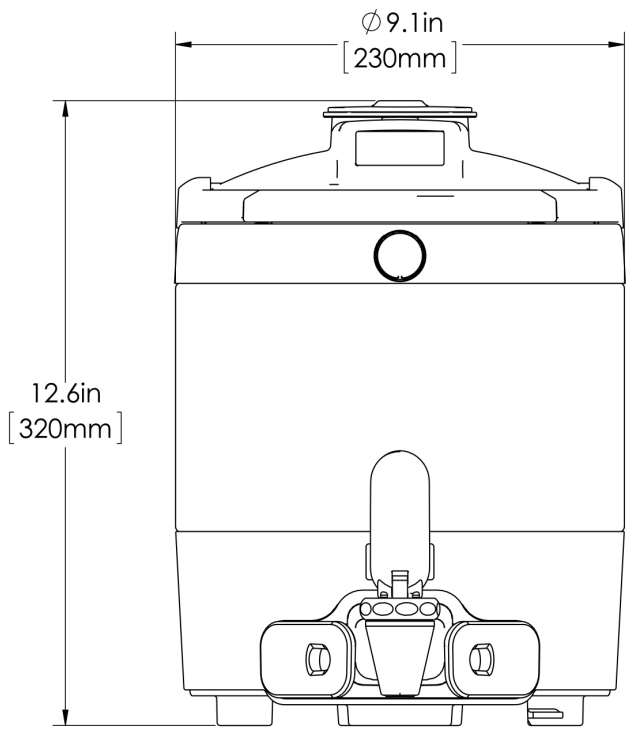

1Gal(3.8L) TF Srvr no Base DSG GEN3

Height: 12.6" Width: 9.1" Depth: 11.9"
(32.0cm) (23.1cm) (30.2cm)

- Digital sight gauge operates on four easily replaceable AAA batteries with an average 1-year lifespan. Display shows low battery symbol when replacement is needed
- Unique lid design allows the display to be forward or rear facing
- Volume indicator displays how much coffee is left inside the server
- Four-hour digital count-up timer
- Vacuum insulated to keep coffee hot for hours
- Brew-through design with flip lid cover
- Soft-grip bail handle for easy transportation
- Sturdy aluminum faucet guard keeps faucet area clean and protected
-
- Fast flow faucet
- Ideal for use with Twin or Single Infusion Series Brewers

Holding Capacity

English	Metric
128 oz.	3.8 L

 **WARNING:**

BUNN® reserves the right to change specifications and product design without notice. Such revisions do not entitle the buyer to corresponding changes, improvements, additions or replacements for previously purchased equipment. For most current specifications and other info visit bunn.com.

Last Updated:
10/20/2021

0.6in
[14mm]

	Unit			Shipping				
	Height	Width	Depth	Height	Width	Depth	Weight	Volume
English	12.6 in.	9.1 in.	11.9 in.	16.6 in.	11.9 in.	15.3 in.	10.150 lbs	1.752 ft ³
Metric	32.0 cm	23.1 cm	30.2 cm	42.2 cm	30.3 cm	38.7 cm	4.604 kgs	0.050 m ³