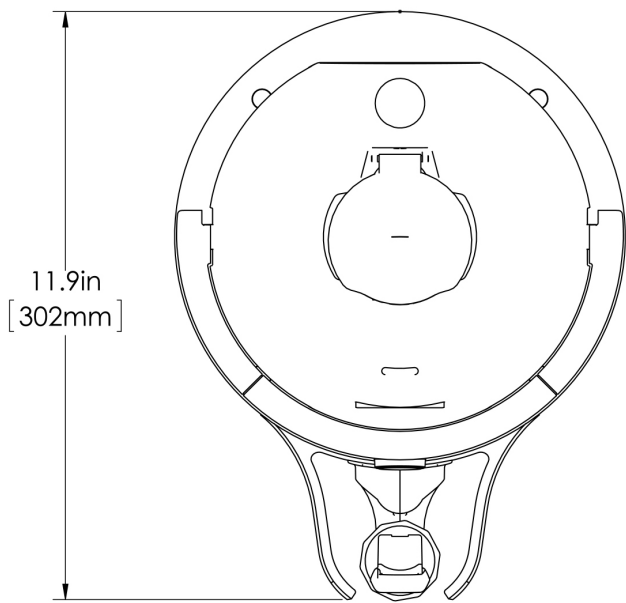

1Gal(3.8L) TF Srvr no Base DSG GEN3

Height: 12.6" Width: 9.1" Depth: 11.9"
(32.0cm) (23.1cm) (30.2cm)

- Digital sight gauge operates on four easily replaceable AAA batteries with an average 1-year lifespan. Display shows low battery symbol when replacement is needed
- Unique lid design allows the display to be forward or rear facing
- Volume indicator displays how much coffee is left inside the server
- Four-hour digital count-up timer
- Vacuum insulated to keep coffee hot for hours
- Brew-through design with flip lid cover
- Soft-grip bail handle for easy transportation
- Sturdy aluminum faucet guard keeps faucet area clean and protected
-
- Fast flow faucet
- Ideal for use with Twin or Single Infusion Series Brewers

Holding Capacity

English	Metric
128 oz.	3.8 L

 **WARNING:**

BUNN® reserves the right to change specifications and product design without notice. Such revisions do not entitle the buyer to corresponding changes, improvements, additions or replacements for previously purchased equipment. For most current specifications and other info visit bunn.com.

Last Updated:
10/20/2021

0.6in
[14mm]

	Unit			Shipping				
	Height	Width	Depth	Height	Width	Depth	Weight	Volume
English	12.6 in.	9.1 in.	11.9 in.	16.6 in.	11.9 in.	15.3 in.	10.150 lbs	1.752 ft ³
Metric	32.0 cm	23.1 cm	30.2 cm	42.2 cm	30.3 cm	38.7 cm	4.604 kgs	0.050 m ³