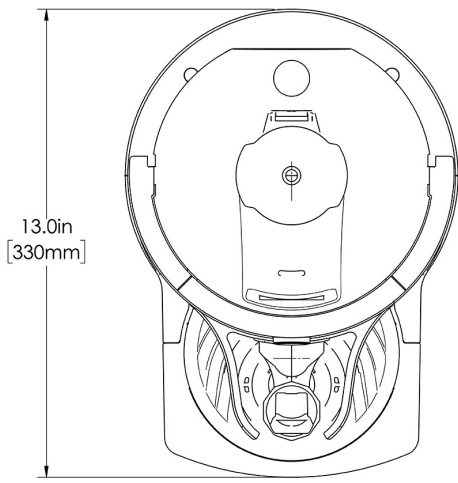

# 1Gal(3.8L) TF Srvr w/Base DSG GEN3

Height: 20.7" Width: 9.3" Depth: 13.0"  
(52.6cm) (23.6cm) (33.0cm)

- Digital sight gauge operates on four easily replaceable AAA batteries with an average 1-year lifespan: display shows low battery symbol when replacement is needed
- Unique lid design allows the display to be forward or rear facing
- Volume indicator displays how much coffee is left inside the server
- Four-hour digital count-up timer
- Vacuum insulated to keep coffee hot for hours
- Brew-through design with flip lid cover
- Soft-grip bail handle for easy transportation
- Self-locking stand allows for multiple brewing and serving options
- Large cup clearance allows for dispensing into cups, decanters and thermal carafes
- Sturdy aluminum faucet guard keeps faucet area clean and protected
- Drip tray is easily removed for cleaning or to provide extra clearance for dispensing into pitchers
- Fast flow faucet
- Ideal for use with Twin or Single Infusion Series Brewers

## Holding Capacity

English	Metric
128 oz.	3.8 L

 **WARNING:**

BUNN® reserves the right to change specifications and product design without notice. Such revisions do not entitle the buyer to corresponding changes, improvements, additions or replacements for previously purchased equipment. For most current specifications and other info visit [bunn.com](http://bunn.com).

**Last Updated:**  
09/05/2024

	Unit			Shipping				
	Height	Width	Depth	Height	Width	Depth	Weight	Volume
English	20.7 in.	9.3 in.	13.0 in.	16.6 in.	11.9 in.	15.3 in.	14.300 lbs	1.752 ft <sup>3</sup>
Metric	52.6 cm	23.6 cm	33.0 cm	42.2 cm	30.3 cm	38.7 cm	6.486 kgs	0.050 m <sup>3</sup>