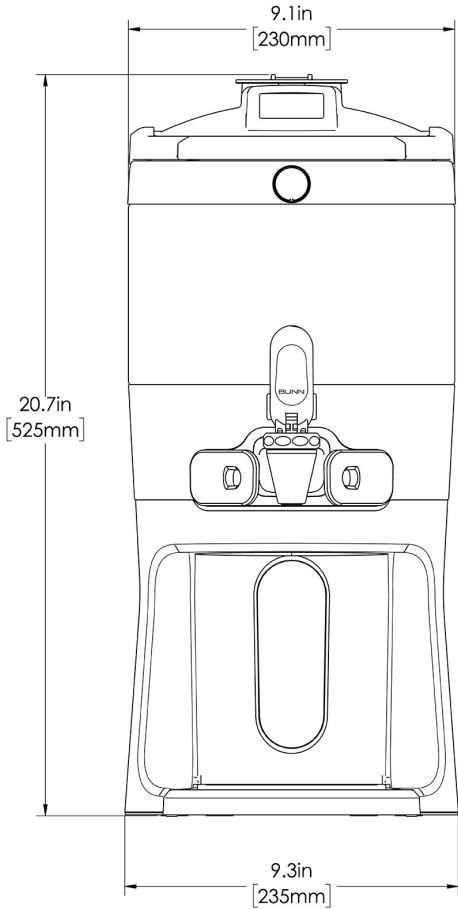

## Holding Capacity

English	Metric
128 oz.	3.8 L

 **WARNING:**

BUNN® reserves the right to change specifications and product design without notice. Such revisions do not entitle the buyer to corresponding changes, improvements, additions or replacements for previously purchased equipment. For most current specifications and other info visit [bunn.com](http://bunn.com).

**Last Updated:**  
09/05/2024

	Unit			Shipping				
	Height	Width	Depth	Height	Width	Depth	Weight	Volume
English	20.7 in.	9.3 in.	13.0 in.	16.6 in.	11.9 in.	15.3 in.	14.300 lbs	1.752 ft <sup>3</sup>
Metric	52.6 cm	23.6 cm	33.0 cm	42.2 cm	30.3 cm	38.7 cm	6.486 kgs	0.050 m <sup>3</sup>