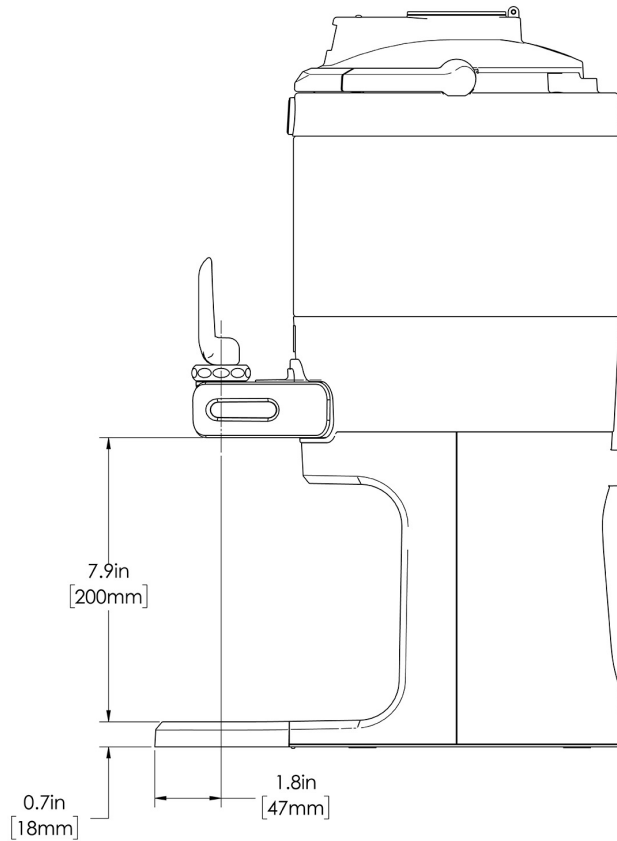

# 1Gal(3.8L) TF Srvr w/Base DSG GEN3

Height: 20.7" Width: 9.3" Depth: 13.0"  
(52.6cm) (23.6cm) (33.0cm)

- Digital sight gauge operates on four easily replaceable AAA batteries with an average 1-year lifespan: display shows low battery symbol when replacement is needed
- Unique lid design allows the display to be forward or rear facing
- Volume indicator displays how much coffee is left inside the server
- Four-hour digital count-up timer
- Vacuum insulated to keep coffee hot for hours
- Brew-through design with flip lid cover
- Soft-grip bail handle for easy transportation
- Self-locking stand allows for multiple brewing and serving options
- Large cup clearance allows for dispensing into cups, decanters and thermal carafes
- Sturdy aluminum faucet guard keeps faucet area clean and protected
- Drip tray is easily removed for cleaning or to provide extra clearance for dispensing into pitchers
- Fast flow faucet
- Ideal for use with Twin or Single Infusion Series Brewers

## Holding Capacity

English	Metric
128 oz.	3.8 L

 **WARNING:**

BUNN® reserves the right to change specifications and product design without notice. Such revisions do not entitle the buyer to corresponding changes, improvements, additions or replacements for previously purchased equipment. For most current specifications and other info visit [bunn.com](http://bunn.com).

**Last Updated:**  
09/05/2024

	Unit			Shipping				
	Height	Width	Depth	Height	Width	Depth	Weight	Volume
English	20.7 in.	9.3 in.	13.0 in.	16.6 in.	11.9 in.	15.3 in.	14.300 lbs	1.752 ft <sup>3</sup>
Metric	52.6 cm	23.6 cm	33.0 cm	42.2 cm	30.3 cm	38.7 cm	6.486 kgs	0.050 m <sup>3</sup>