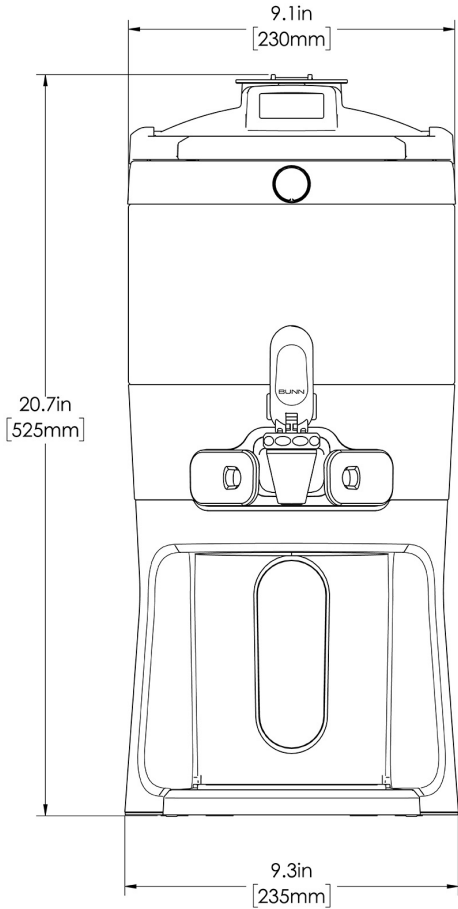

1Gal(3.8L) TF Srvr w/Base DSG GEN3

Height: 20.7" Width: 9.3" Depth: 13.0"
(52.6cm) (23.6cm) (33.0cm)

- Digital sight gauge operates on four easily replaceable AAA batteries with an average 1-year lifespan: display shows low battery symbol when replacement is needed
- Unique lid design allows the display to be forward or rear facing
- Volume indicator displays how much coffee is left inside the server
- Four-hour digital count-up timer
- Vacuum insulated to keep coffee hot for hours
- Brew-through design with flip lid cover
- Soft-grip bail handle for easy transportation
- Self-locking stand allows for multiple brewing and serving options
- Large cup clearance allows for dispensing into cups, decanters and thermal carafes
- Sturdy aluminum faucet guard keeps faucet area clean and protected
- Drip tray is easily removed for cleaning or to provide extra clearance for dispensing into pitchers
- Fast flow faucet
- Ideal for use with Twin or Single Infusion Series Brewers

Holding Capacity

English	Metric
128 oz.	3.8 L

 **WARNING:**

BUNN® reserves the right to change specifications and product design without notice. Such revisions do not entitle the buyer to corresponding changes, improvements, additions or replacements for previously purchased equipment. For most current specifications and other info visit bunn.com.

Last Updated:
06/18/2024

	Unit			Shipping				
	Height	Width	Depth	Height	Width	Depth	Weight	Volume
English	20.7 in.	9.3 in.	13.0 in.	16.6 in.	11.9 in.	15.3 in.	14.300 lbs	1.752 ft ³
Metric	52.6 cm	23.6 cm	33.0 cm	42.2 cm	30.3 cm	38.7 cm	6.486 kgs	0.050 m ³