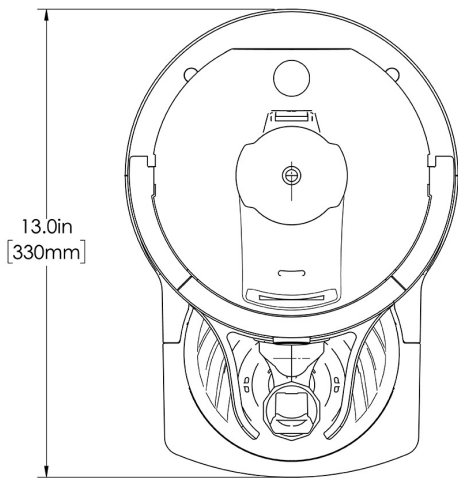

1Gal(3.8L) TF Srvr w/Base DSG GEN3

Height: 20.7" Width: 9.3" Depth: 13.0"
(52.6cm) (23.6cm) (33.0cm)

- Digital sight gauge operates on four easily replaceable AAA batteries with an average 1-year lifespan: display shows low battery symbol when replacement is needed
- Unique lid design allows the display to be forward or rear facing
- Volume indicator displays how much coffee is left inside the server
- Four-hour digital count-up timer
- Vacuum insulated to keep coffee hot for hours
- Brew-through design with flip lid cover
- Soft-grip bail handle for easy transportation
- Self-locking stand allows for multiple brewing and serving options
- Large cup clearance allows for dispensing into cups, decanters and thermal carafes
- Sturdy aluminum faucet guard keeps faucet area clean and protected
- Drip tray is easily removed for cleaning or to provide extra clearance for dispensing into pitchers
- Fast flow faucet
- Ideal for use with Twin or Single Infusion Series Brewers

Agency:

Specifications

Product #: 42700.0200

Lid Color: Black

Handle: Bail Handle

Liner: Stainless Steel

Dispense: Lever Action

Additional Features

Holding Capacity

English	Metric
128 oz.	3.8 L

 **WARNING:**

BUNN® reserves the right to change specifications and product design without notice. Such revisions do not entitle the buyer to corresponding changes, improvements, additions or replacements for previously purchased equipment. For most current specifications and other info visit bunn.com.

Last Updated:
06/18/2024

	Unit			Shipping				
	Height	Width	Depth	Height	Width	Depth	Weight	Volume
English	20.7 in.	9.3 in.	13.0 in.	16.6 in.	11.9 in.	15.3 in.	14.300 lbs	1.752 ft ³
Metric	52.6 cm	23.6 cm	33.0 cm	42.2 cm	30.3 cm	38.7 cm	6.486 kgs	0.050 m ³