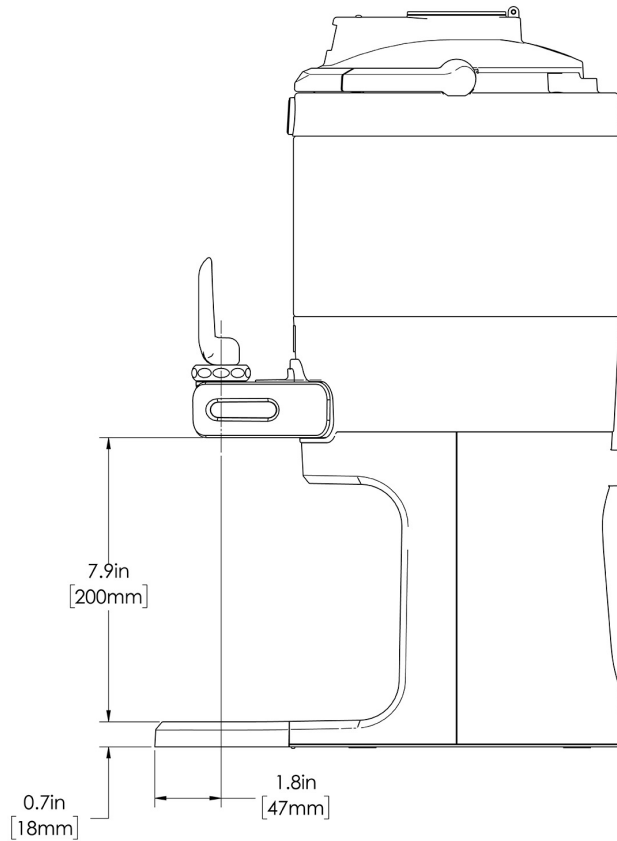

1Gal(3.8L) TF Srvr w/Base DSG GEN3

Height: 20.7" Width: 9.3" Depth: 13.0"
(52.6cm) (23.6cm) (33.0cm)

- Digital sight gauge operates on four easily replaceable AAA batteries with an average 1-year lifespan: display shows low battery symbol when replacement is needed
- Unique lid design allows the display to be forward or rear facing
- Volume indicator displays how much coffee is left inside the server
- Four-hour digital count-up timer
- Vacuum insulated to keep coffee hot for hours
- Brew-through design with flip lid cover
- Soft-grip bail handle for easy transportation
- Self-locking stand allows for multiple brewing and serving options
- Large cup clearance allows for dispensing into cups, decanters and thermal carafes
- Sturdy aluminum faucet guard keeps faucet area clean and protected
- Drip tray is easily removed for cleaning or to provide extra clearance for dispensing into pitchers
- Fast flow faucet
- Ideal for use with Twin or Single Infusion Series Brewers

Holding Capacity

English	Metric
128 oz.	3.8 L

 **WARNING:**

BUNN® reserves the right to change specifications and product design without notice. Such revisions do not entitle the buyer to corresponding changes, improvements, additions or replacements for previously purchased equipment. For most current specifications and other info visit bunn.com.

Last Updated:
06/18/2024

	Unit			Shipping				
	Height	Width	Depth	Height	Width	Depth	Weight	Volume
English	20.7 in.	9.3 in.	13.0 in.	16.6 in.	11.9 in.	15.3 in.	14.300 lbs	1.752 ft ³
Metric	52.6 cm	23.6 cm	33.0 cm	42.2 cm	30.3 cm	38.7 cm	6.486 kgs	0.050 m ³