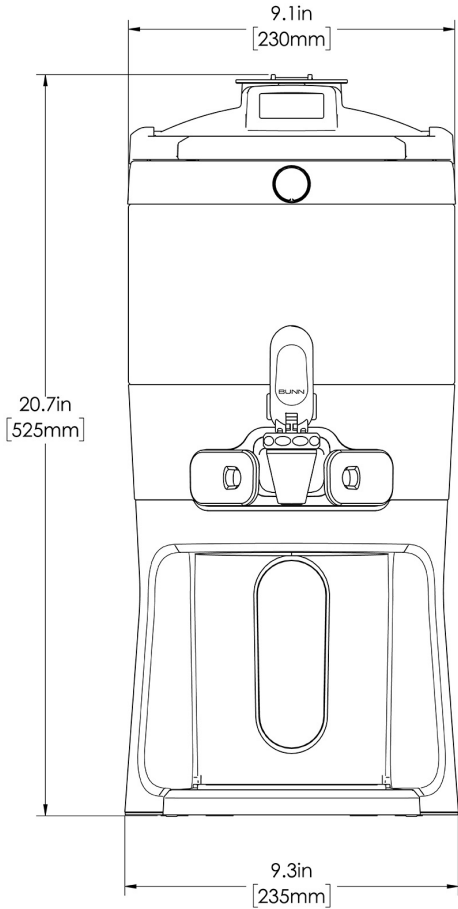

1Gal(3.8L) TF Srvr w/Base DSG GEN3

Height: 20.7" Width: 9.3" Depth: 13.0"
(52.6cm) (23.6cm) (33.0cm)

- Digital sight gauge operates on four easily replaceable AAA batteries with an average 1-year lifespan: display shows low battery symbol when replacement is needed
- Unique lid design allows the display to be forward or rear facing
- Volume indicator displays how much coffee is left inside the server
- Four-hour digital count-up timer
- Vacuum insulated to keep coffee hot for hours
- Brew-through design with flip lid cover
- Soft-grip bail handle for easy transportation
- Self-locking stand allows for multiple brewing and serving options
- Large cup clearance allows for dispensing into cups, decanters and thermal carafes
- Sturdy aluminum faucet guard keeps faucet area clean and protected
- Drip tray is easily removed for cleaning or to provide extra clearance for dispensing into pitchers
- Fast flow faucet
- Ideal for use with Twin or Single Infusion Series Brewers

Holding Capacity

English	Metric
128 oz.	3.8 L

 **WARNING:**

BUNN® reserves the right to change specifications and product design without notice. Such revisions do not entitle the buyer to corresponding changes, improvements, additions or replacements for previously purchased equipment. For most current specifications and other info visit bunn.com.

Last Updated:
11/29/2023

	Unit			Shipping				
	Height	Width	Depth	Height	Width	Depth	Weight	Volume
English	20.7 in.	9.3 in.	13.0 in.	16.6 in.	11.9 in.	15.3 in.	14.300 lbs	1.752 ft ³
Metric	52.6 cm	23.6 cm	33.0 cm	42.2 cm	30.3 cm	38.7 cm	6.486 kgs	0.050 m ³