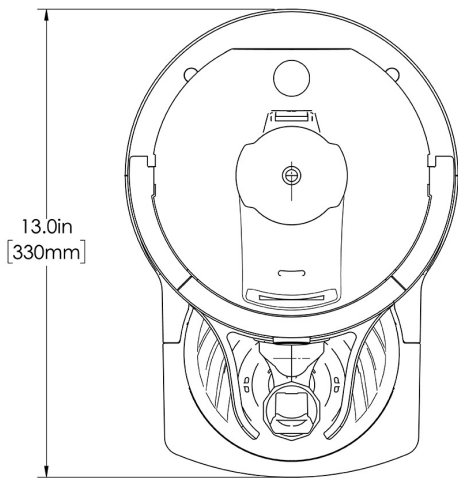

1Gal(3.8L) TF Srvr w/Base DSG GEN3

Height: 20.7" Width: 9.3" Depth: 13.0"
(52.6cm) (23.6cm) (33.0cm)

- Digital sight gauge operates on four easily replaceable AAA batteries with an average 1-year lifespan: display shows low battery symbol when replacement is needed
- Unique lid design allows the display to be forward or rear facing
- Volume indicator displays how much coffee is left inside the server
- Four-hour digital count-up timer
- Vacuum insulated to keep coffee hot for hours
- Brew-through design with flip lid cover
- Soft-grip bail handle for easy transportation
- Self-locking stand allows for multiple brewing and serving options
- Large cup clearance allows for dispensing into cups, decanters and thermal carafes
- Sturdy aluminum faucet guard keeps faucet area clean and protected
- Drip tray is easily removed for cleaning or to provide extra clearance for dispensing into pitchers
- Fast flow faucet
- Ideal for use with Twin or Single Infusion Series Brewers

Agency:

Specifications

Product #: 42700.0200

Lid Color: Black

Handle: Bail Handle

Liner: Stainless Steel

Dispense: Lever Action

Additional Features

Holding Capacity

English	Metric
128 oz.	3.8 L

 **WARNING:**

BUNN® reserves the right to change specifications and product design without notice. Such revisions do not entitle the buyer to corresponding changes, improvements, additions or replacements for previously purchased equipment. For most current specifications and other info visit bunn.com.

Last Updated:
11/29/2023

	Unit			Shipping				
	Height	Width	Depth	Height	Width	Depth	Weight	Volume
English	20.7 in.	9.3 in.	13.0 in.	16.6 in.	11.9 in.	15.3 in.	14.300 lbs	1.752 ft ³
Metric	52.6 cm	23.6 cm	33.0 cm	42.2 cm	30.3 cm	38.7 cm	6.486 kgs	0.050 m ³