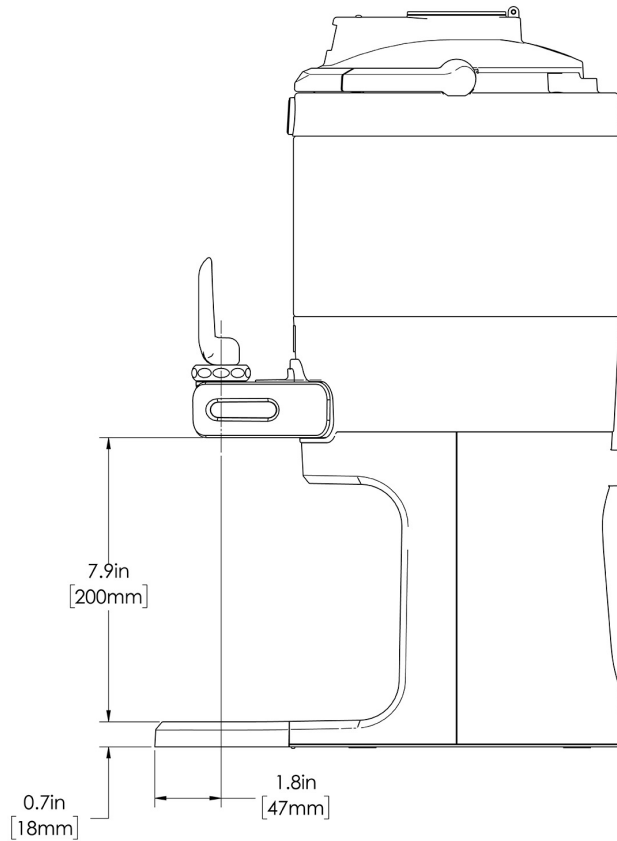

1Gal(3.8L) TF Srvr w/Base DSG GEN3

Height: 20.7" Width: 9.3" Depth: 13.0"
(52.6cm) (23.6cm) (33.0cm)

- Digital sight gauge operates on four easily replaceable AAA batteries with an average 1-year lifespan: display shows low battery symbol when replacement is needed
- Unique lid design allows the display to be forward or rear facing
- Volume indicator displays how much coffee is left inside the server
- Four-hour digital count-up timer
- Vacuum insulated to keep coffee hot for hours
- Brew-through design with flip lid cover
- Soft-grip bail handle for easy transportation
- Self-locking stand allows for multiple brewing and serving options
- Large cup clearance allows for dispensing into cups, decanters and thermal carafes
- Sturdy aluminum faucet guard keeps faucet area clean and protected
- Drip tray is easily removed for cleaning or to provide extra clearance for dispensing into pitchers
- Fast flow faucet
- Ideal for use with Twin or Single Infusion Series Brewers

Holding Capacity

English	Metric
128 oz.	3.8 L

 **WARNING:**

BUNN® reserves the right to change specifications and product design without notice. Such revisions do not entitle the buyer to corresponding changes, improvements, additions or replacements for previously purchased equipment. For most current specifications and other info visit bunn.com.

Last Updated:
11/29/2023

	Unit			Shipping				
	Height	Width	Depth	Height	Width	Depth	Weight	Volume
English	20.7 in.	9.3 in.	13.0 in.	16.6 in.	11.9 in.	15.3 in.	14.300 lbs	1.752 ft ³
Metric	52.6 cm	23.6 cm	33.0 cm	42.2 cm	30.3 cm	38.7 cm	6.486 kgs	0.050 m ³