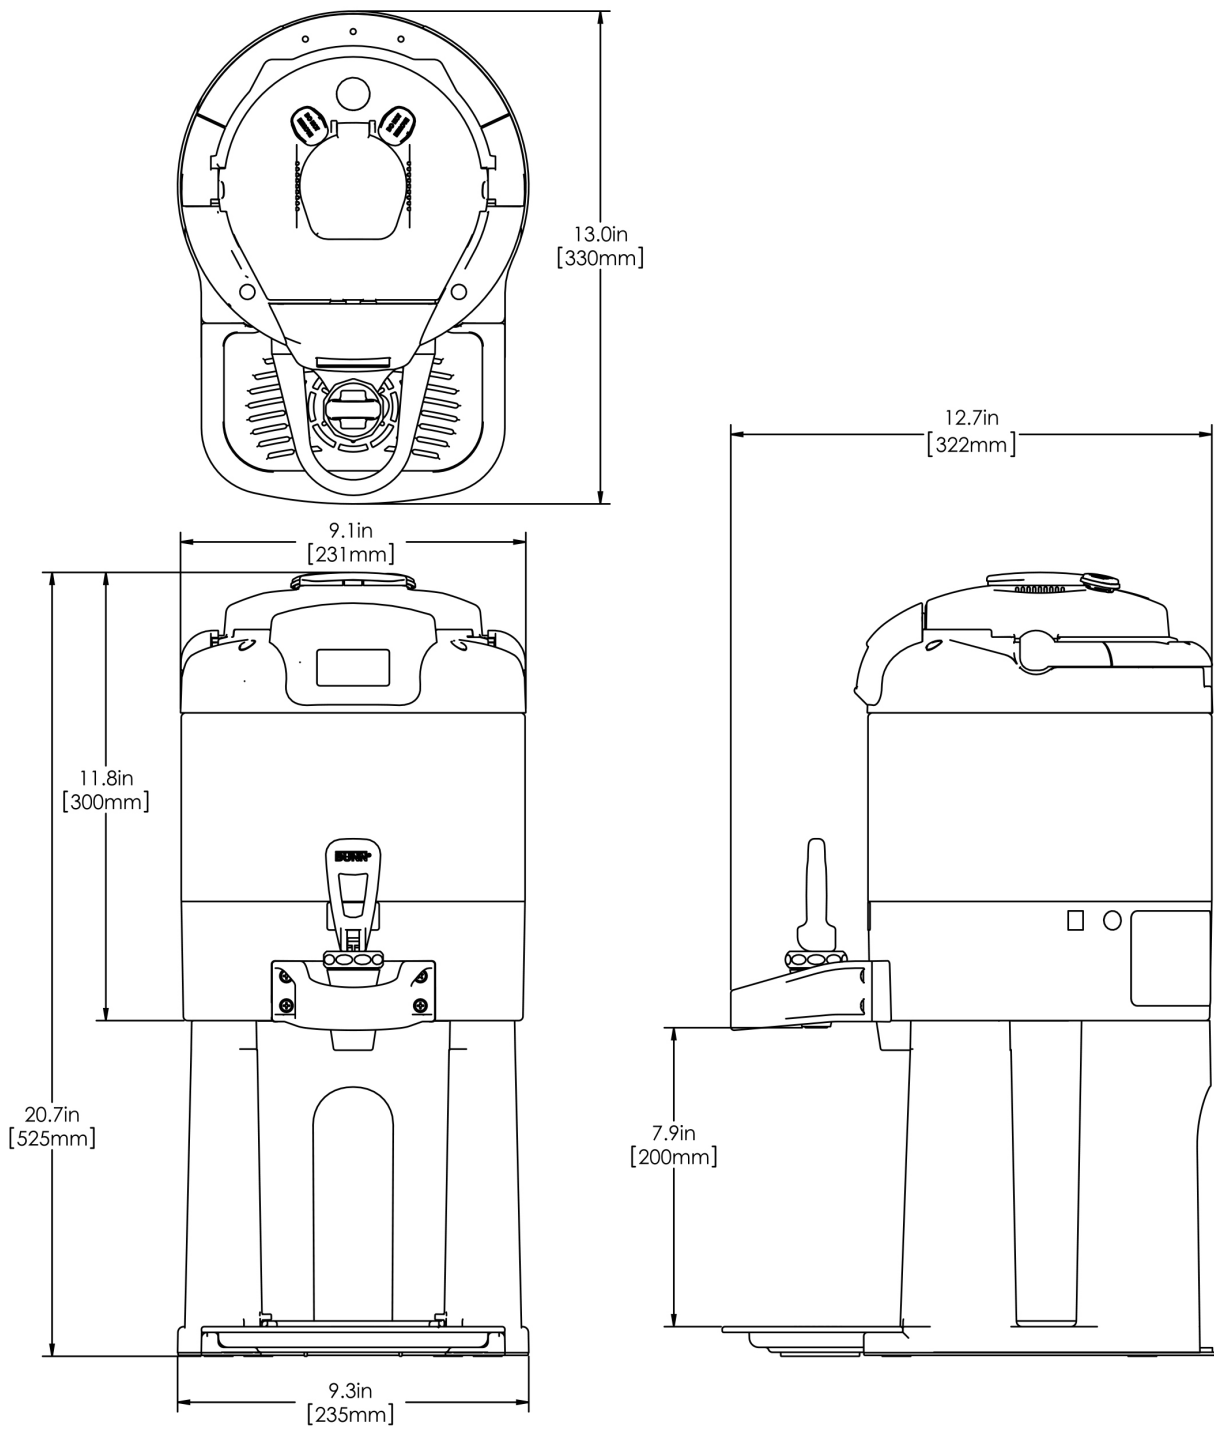

1Gal(3.8L) TF Srvr w/Base DSG GEN3

Height: 20.7" Width: 9.3" Depth: 13.0"
(52.6cm) (23.6cm) (33.0cm)

- Digital sight gauge operates on four easily replaceable AAA batteries with an average 1-year lifespan: display shows low battery symbol when replacement is needed
- Unique lid design allows the display to be forward or rear facing
- Volume indicator displays how much coffee is left inside the server
- Four-hour digital count-up timer
- Vacuum insulated to keep coffee hot for hours
- Brew-through design with flip lid cover
- Soft-grip bail handle for easy transportation
- Self-locking stand allows for multiple brewing and serving options
- Large cup clearance allows for dispensing into cups, decanters and thermal carafes
- Sturdy aluminum faucet guard keeps faucet area clean and protected
- Drip tray is easily removed for cleaning or to provide extra clearance for dispensing into pitchers
- Fast flow faucet
- Ideal for use with Twin or Single Infusion Series Brewers

Last Updated:
08/08/2022

	Unit			Shipping				
	Height	Width	Depth	Height	Width	Depth	Weight	Volume
English	20.7 in.	9.3 in.	13.0 in.	16.6 in.	11.9 in.	15.3 in.	14.300 lbs	1.752 ft ³
Metric	52.6 cm	23.6 cm	33.0 cm	42.2 cm	30.3 cm	38.7 cm	6.486 kgs	0.050 m ³