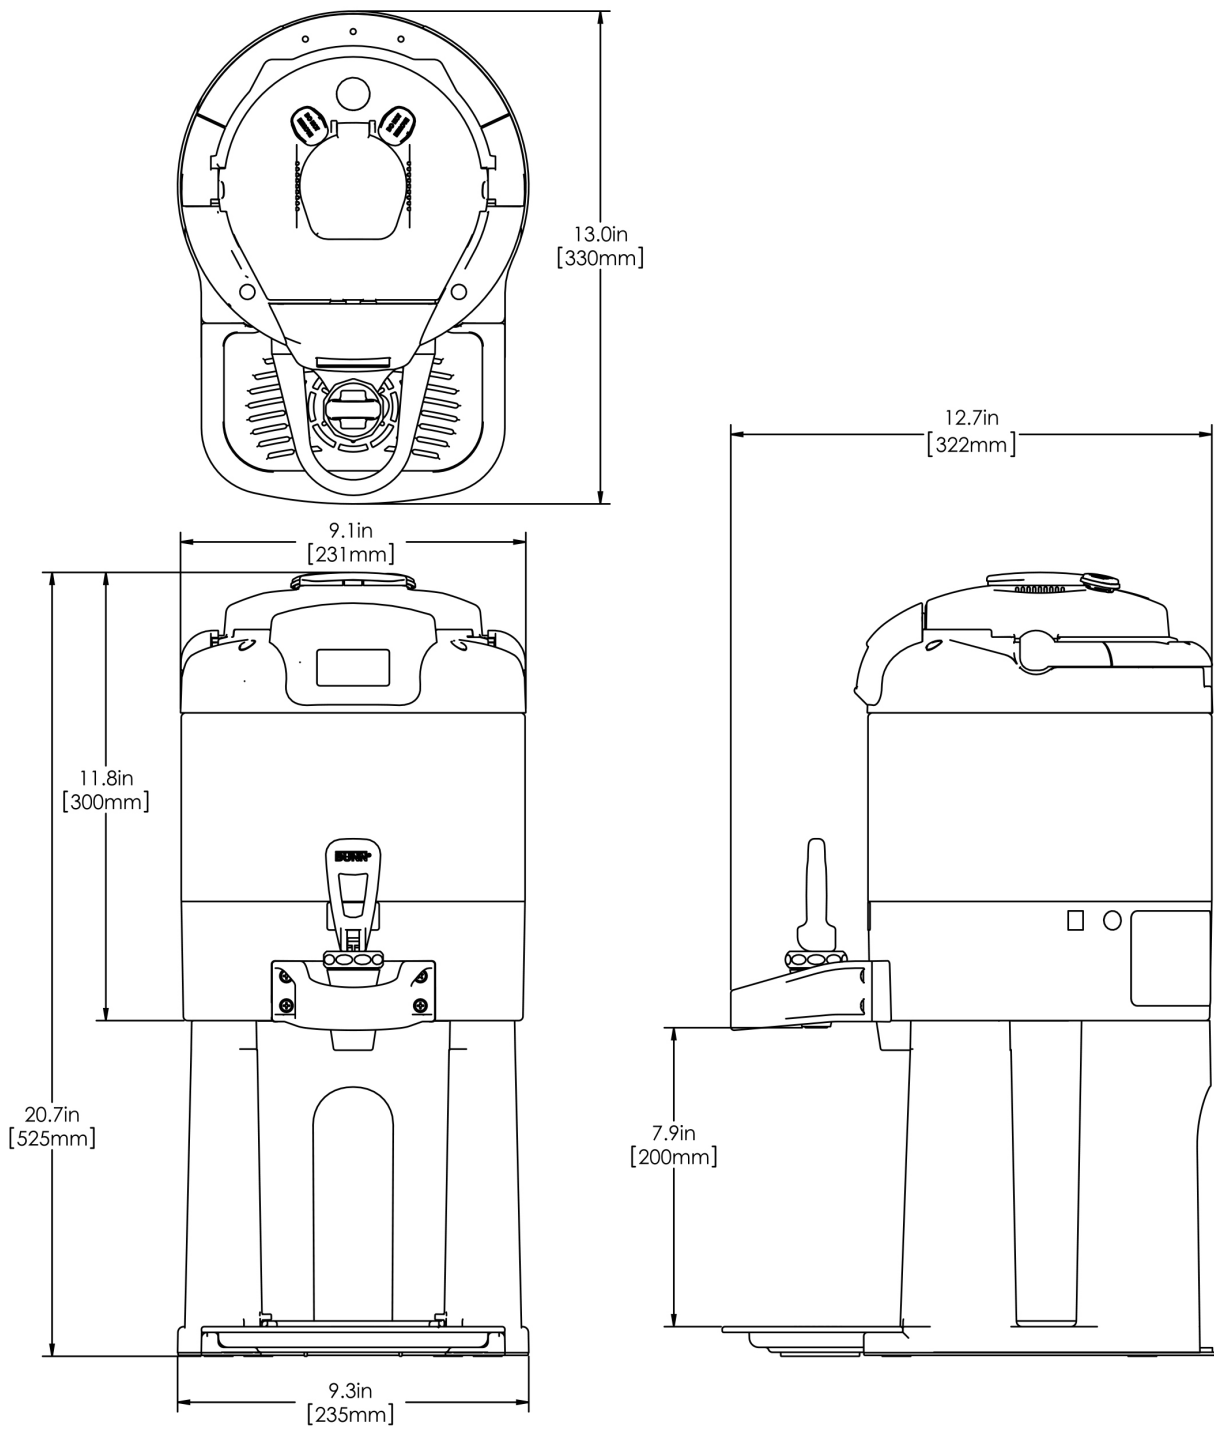

1Gal(3.8L) TF Srvr w/Base DSG GEN3

Height: 20.7" Width: 9.3" Depth: 13.0"
(52.6cm) (23.6cm) (33.0cm)

- Digital sight gauge operates on four easily replaceable AAA batteries with an average 1-year lifespan: display shows low battery symbol when replacement is needed
- Unique lid design allows the display to be forward or rear facing
- Volume indicator displays how much coffee is left inside the server
- Four-hour digital count-up timer
- Vacuum insulated to keep coffee hot for hours
- Brew-through design with flip lid cover
- Soft-grip bail handle for easy transportation
- Self-locking stand allows for multiple brewing and serving options
- Large cup clearance allows for dispensing into cups, decanters and thermal carafes
- Sturdy aluminum faucet guard keeps faucet area clean and protected
- Drip tray is easily removed for cleaning or to provide extra clearance for dispensing into pitchers
- Fast flow faucet
- Ideal for use with Twin or Single Infusion Series Brewers

Last Updated:
05/23/2022

	Unit			Shipping				
	Height	Width	Depth	Height	Width	Depth	Weight	Volume
English	20.7 in.	9.3 in.	13.0 in.	16.6 in.	11.9 in.	15.3 in.	14.300 lbs	1.752 ft ³
Metric	52.6 cm	23.6 cm	33.0 cm	42.2 cm	30.3 cm	38.7 cm	6.486 kgs	0.050 m ³