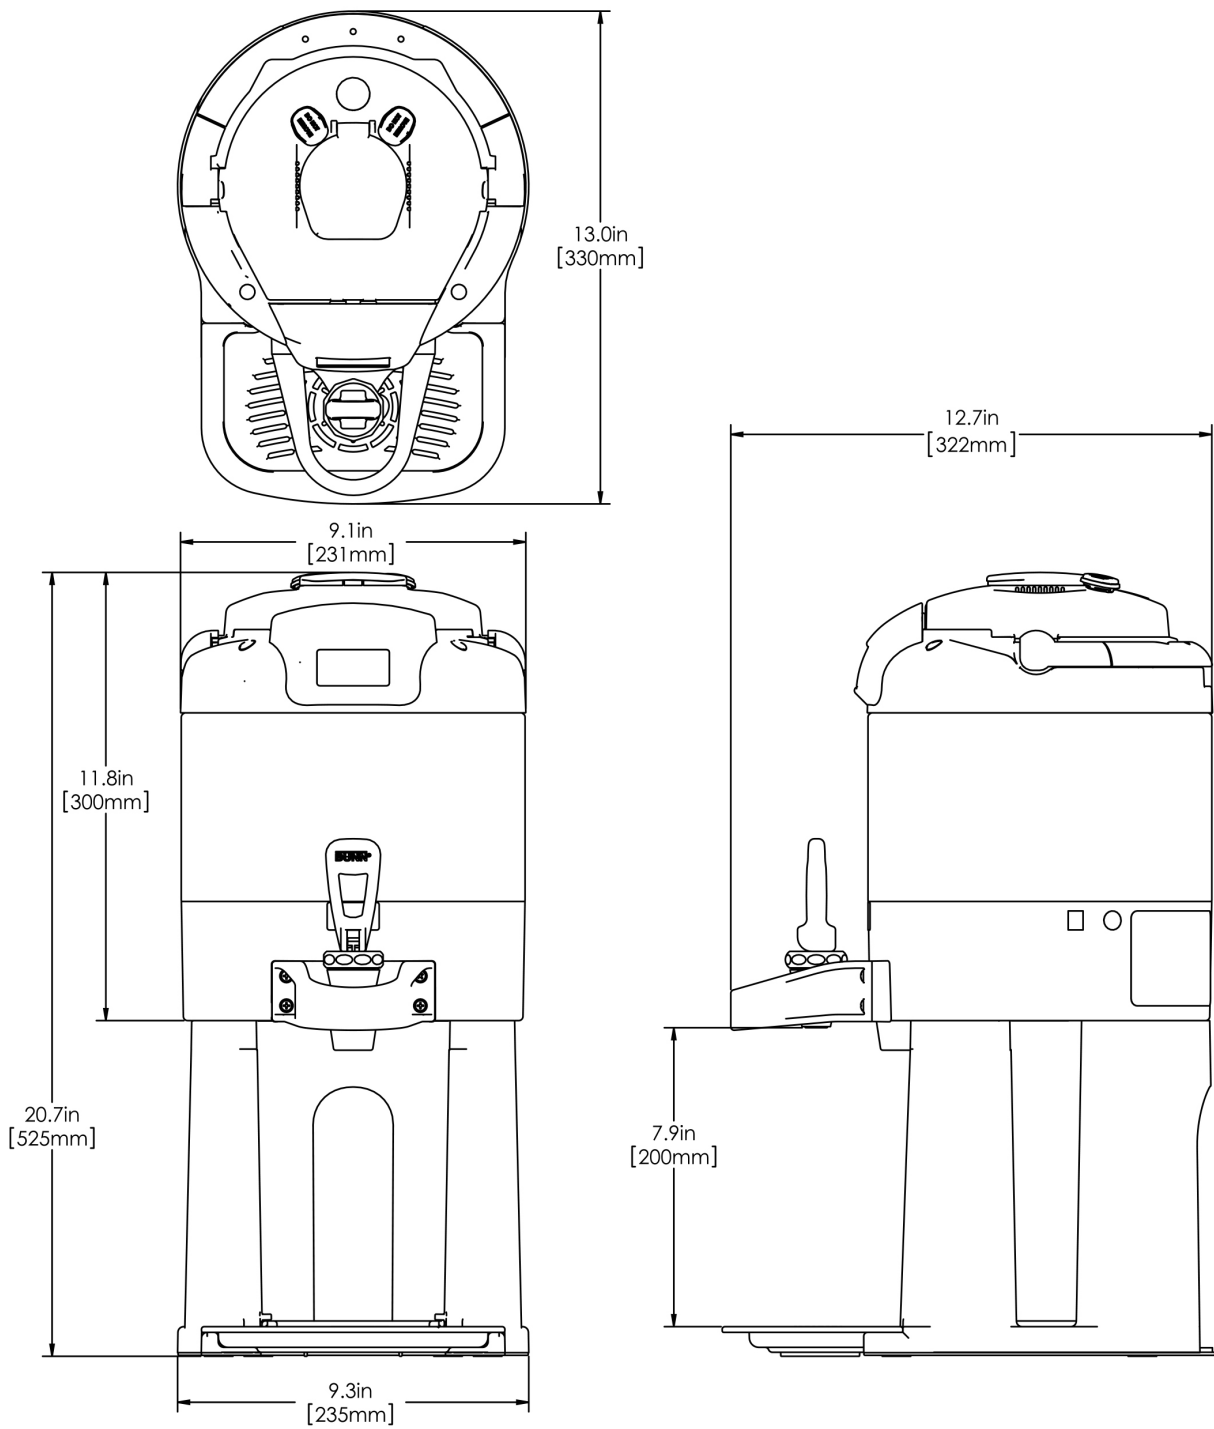

1Gal(3.8L) TF Srvr w/Base DSG GEN3

Height: 20.7" Width: 9.3" Depth: 13.0"
(52.6cm) (23.6cm) (33.0cm)

- Digital sight gauge operates on four easily replaceable AAA batteries with an average 1-year lifespan: display shows low battery symbol when replacement is needed
- Unique lid design allows the display to be forward or rear facing
- Volume indicator displays how much coffee is left inside the server
- Four-hour digital count-up timer
- Vacuum insulated to keep coffee hot for hours
- Brew-through design with flip lid cover
- Soft-grip bail handle for easy transportation
- Self-locking stand allows for multiple brewing and serving options
- Large cup clearance allows for dispensing into cups, decanters and thermal carafes
- Sturdy aluminum faucet guard keeps faucet area clean and protected
- Drip tray is easily removed for cleaning or to provide extra clearance for dispensing into pitchers
- Fast flow faucet
- Ideal for use with Twin or Single Infusion Series Brewers

Holding Capacity

| English | Metric |
|---------|--------|
| 128 oz. | 3.8 L |

 **WARNING:**

BUNN® reserves the right to change specifications and product design without notice. Such revisions do not entitle the buyer to corresponding changes, improvements, additions or replacements for previously purchased equipment. For most current specifications and other info visit bunn.com.

Last Updated:
07/01/2022

| | Unit | | | Shipping | | | | |
|---------|----------|---------|----------|----------|----------|----------|------------|-----------------------|
| | Height | Width | Depth | Height | Width | Depth | Weight | Volume |
| English | 20.7 in. | 9.3 in. | 13.0 in. | 16.6 in. | 11.9 in. | 15.3 in. | 14.300 lbs | 1.752 ft ³ |
| Metric | 52.6 cm | 23.6 cm | 33.0 cm | 42.2 cm | 30.3 cm | 38.7 cm | 6.486 kgs | 0.050 m ³ |