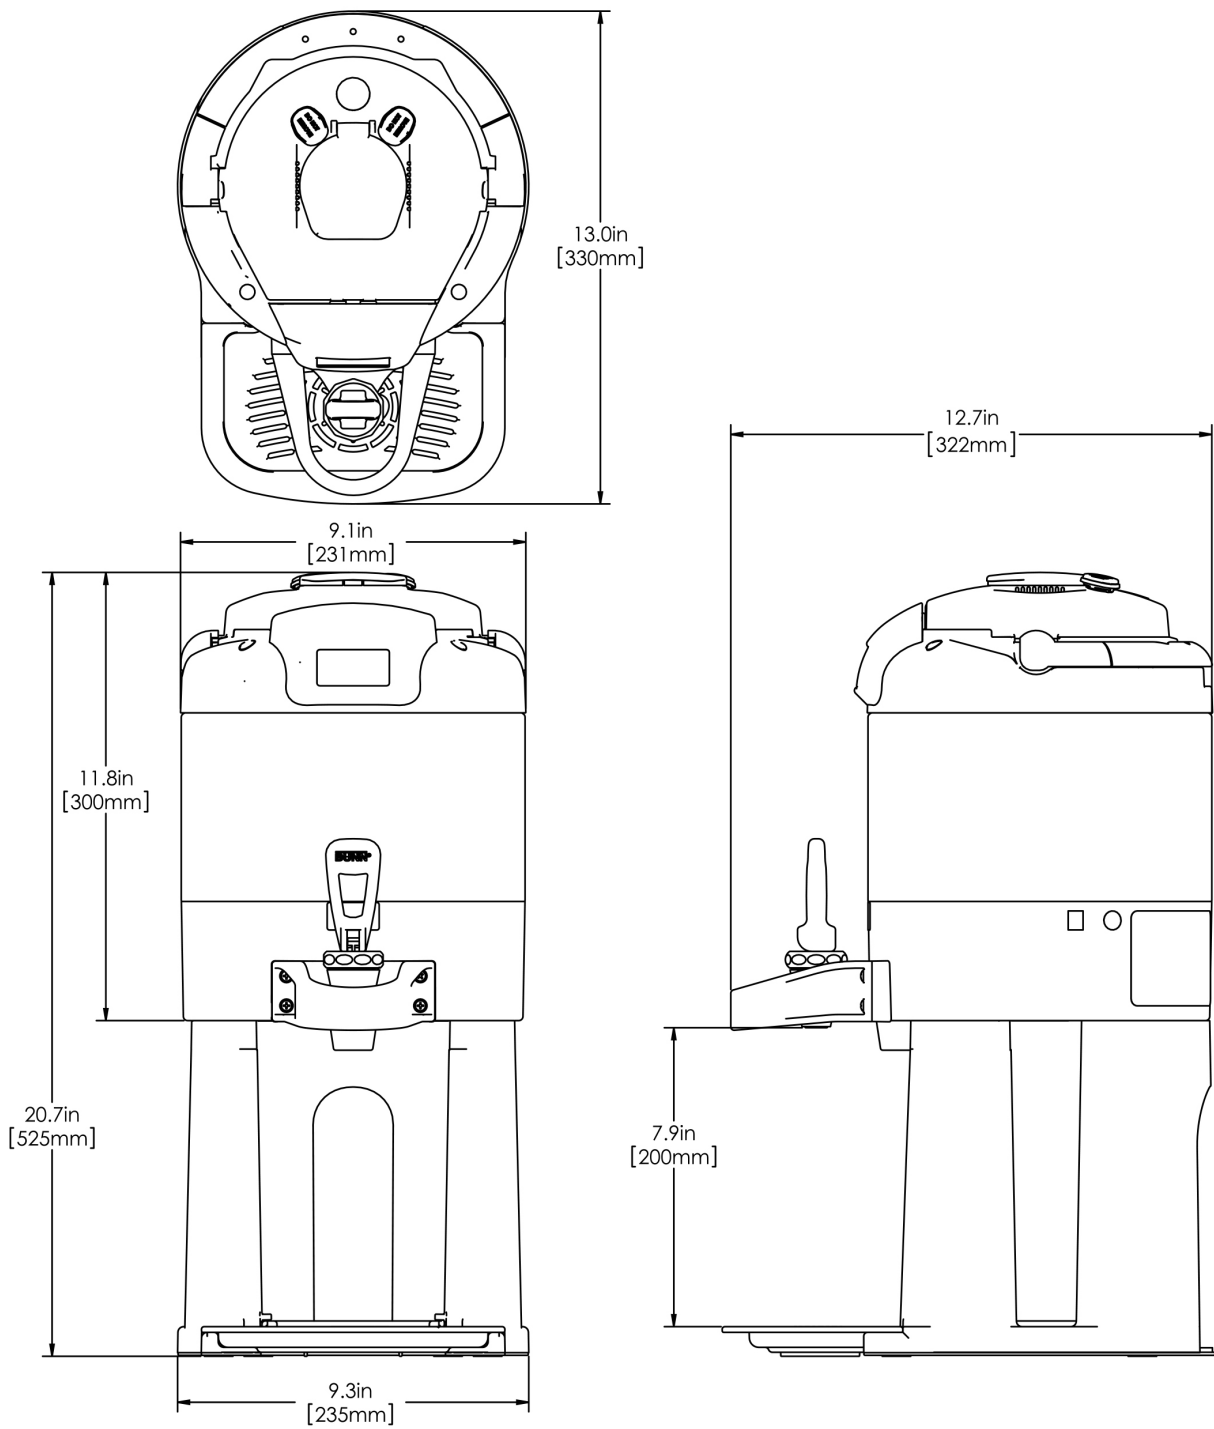

1Gal(3.8L) TF Srvr w/Base DSG GEN3

Height: 20.7" Width: 9.3" Depth: 13.0"
(52.6cm) (23.6cm) (33.0cm)

- Digital sight gauge operates on four easily replaceable AAA batteries with an average 1-year lifespan: display shows low battery symbol when replacement is needed
- Unique lid design allows the display to be forward or rear facing
- Volume indicator displays how much coffee is left inside the server
- Four-hour digital count-up timer
- Vacuum insulated to keep coffee hot for hours
- Brew-through design with flip lid cover
- Soft-grip bail handle for easy transportation
- Self-locking stand allows for multiple brewing and serving options
- Large cup clearance allows for dispensing into cups, decanters and thermal carafes
- Sturdy aluminum faucet guard keeps faucet area clean and protected
- Drip tray is easily removed for cleaning or to provide extra clearance for dispensing into pitchers
- Fast flow faucet
- Ideal for use with Twin or Single Infusion Series Brewers

Last Updated:
10/20/2021

	Unit			Shipping				
	Height	Width	Depth	Height	Width	Depth	Weight	Volume
English	20.7 in.	9.3 in.	13.0 in.	16.6 in.	11.9 in.	15.3 in.	14.300 lbs	1.752 ft ³
Metric	52.6 cm	23.6 cm	33.0 cm	42.2 cm	30.3 cm	38.7 cm	6.486 kgs	0.050 m ³