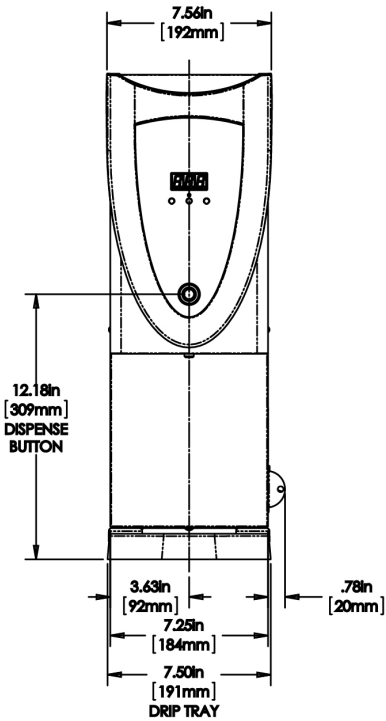

CAD Drawings

| 2D | Revit | KLC |
|----|-------|-----|
| ● | | |

⚠ **WARNING:**

BUNN® reserves the right to change specifications and product design without notice. Such revisions do not entitle the buyer to corresponding changes, improvements, additions or replacements for previously purchased equipment. For most current specifications and other info visit bunn.com.

Last Updated:
05/13/2026

| | Unit | | | Shipping | | | | |
|---------|----------|---------|----------|----------|----------|----------|------------|-----------------------|
| | Height | Width | Depth | Height | Width | Depth | Weight | Volume |
| English | 22.3 in. | 8.2 in. | 20.4 in. | 32.3 in. | 10.8 in. | 21.9 in. | 23.810 lbs | 4.423 ft ³ |
| Metric | 56.6 cm | 20.8 cm | 51.8 cm | 82.1 cm | 27.5 cm | 55.6 cm | 10.800 kgs | 0.125 m ³ |