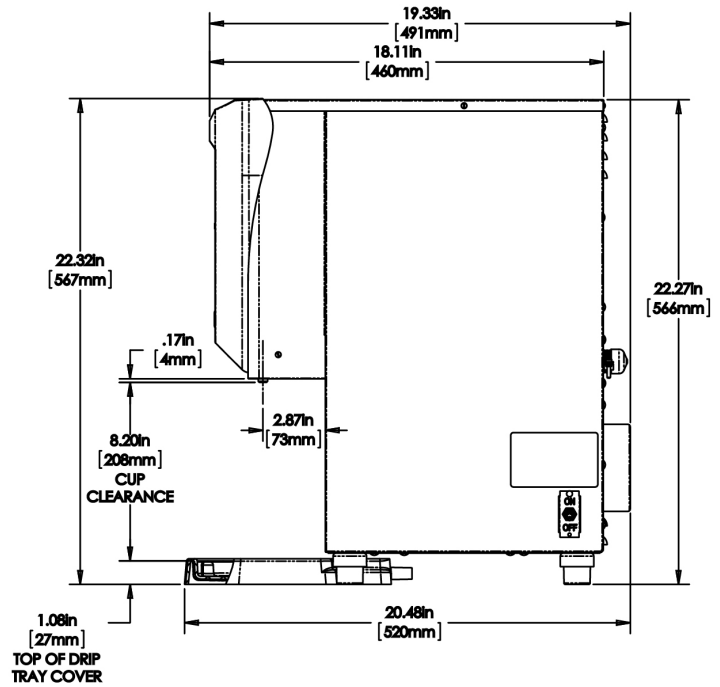

Last Updated:
05/13/2026

| | Unit | | | Shipping | | | | |
|---------|----------|---------|----------|----------|----------|----------|------------|-----------------------|
| | Height | Width | Depth | Height | Width | Depth | Weight | Volume |
| English | 22.3 in. | 8.2 in. | 20.4 in. | 32.3 in. | 10.8 in. | 21.9 in. | 23.810 lbs | 4.423 ft ³ |
| Metric | 56.6 cm | 20.8 cm | 51.8 cm | 82.1 cm | 27.5 cm | 55.6 cm | 10.800 kgs | 0.125 m ³ |