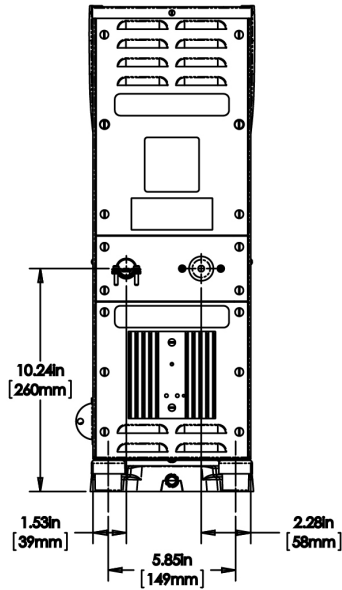

CAD Drawings

| 2D | Revit | KLC |
|----|-------|-----|
| ● | | |

⚠ **WARNING:**

BUNN® reserves the right to change specifications and product design without notice. Such revisions do not entitle the buyer to corresponding changes, improvements, additions or replacements for previously purchased equipment. For most current specifications and other info visit bunn.com.

Last Updated:
05/13/2026

| | Unit | | | Shipping | | | | |
|---------|----------|---------|----------|----------|----------|----------|------------|-----------------------|
| | Height | Width | Depth | Height | Width | Depth | Weight | Volume |
| English | 22.3 in. | 8.2 in. | 20.4 in. | 32.3 in. | 10.8 in. | 21.9 in. | 23.810 lbs | 4.423 ft ³ |
| Metric | 56.6 cm | 20.8 cm | 51.8 cm | 82.1 cm | 27.5 cm | 55.6 cm | 10.800 kgs | 0.125 m ³ |