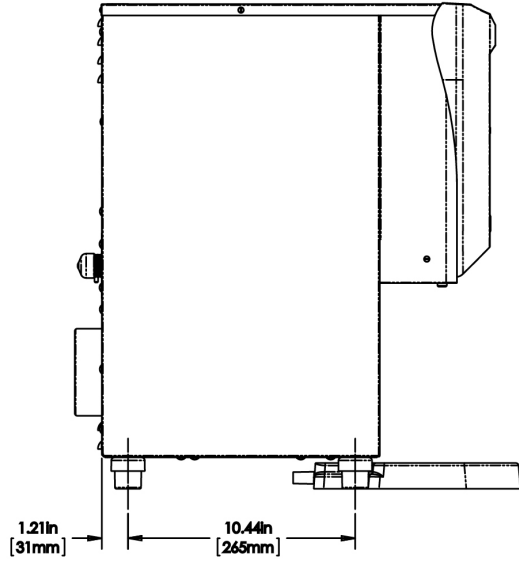

Last Updated:
05/13/2026

| | Unit | | | Shipping | | | | |
|---------|----------|---------|----------|----------|----------|----------|------------|-----------------------|
| | Height | Width | Depth | Height | Width | Depth | Weight | Volume |
| English | 22.3 in. | 8.2 in. | 20.4 in. | 32.3 in. | 10.8 in. | 21.9 in. | 23.810 lbs | 4.423 ft ³ |
| Metric | 56.6 cm | 20.8 cm | 51.8 cm | 82.1 cm | 27.5 cm | 55.6 cm | 10.800 kgs | 0.125 m ³ |