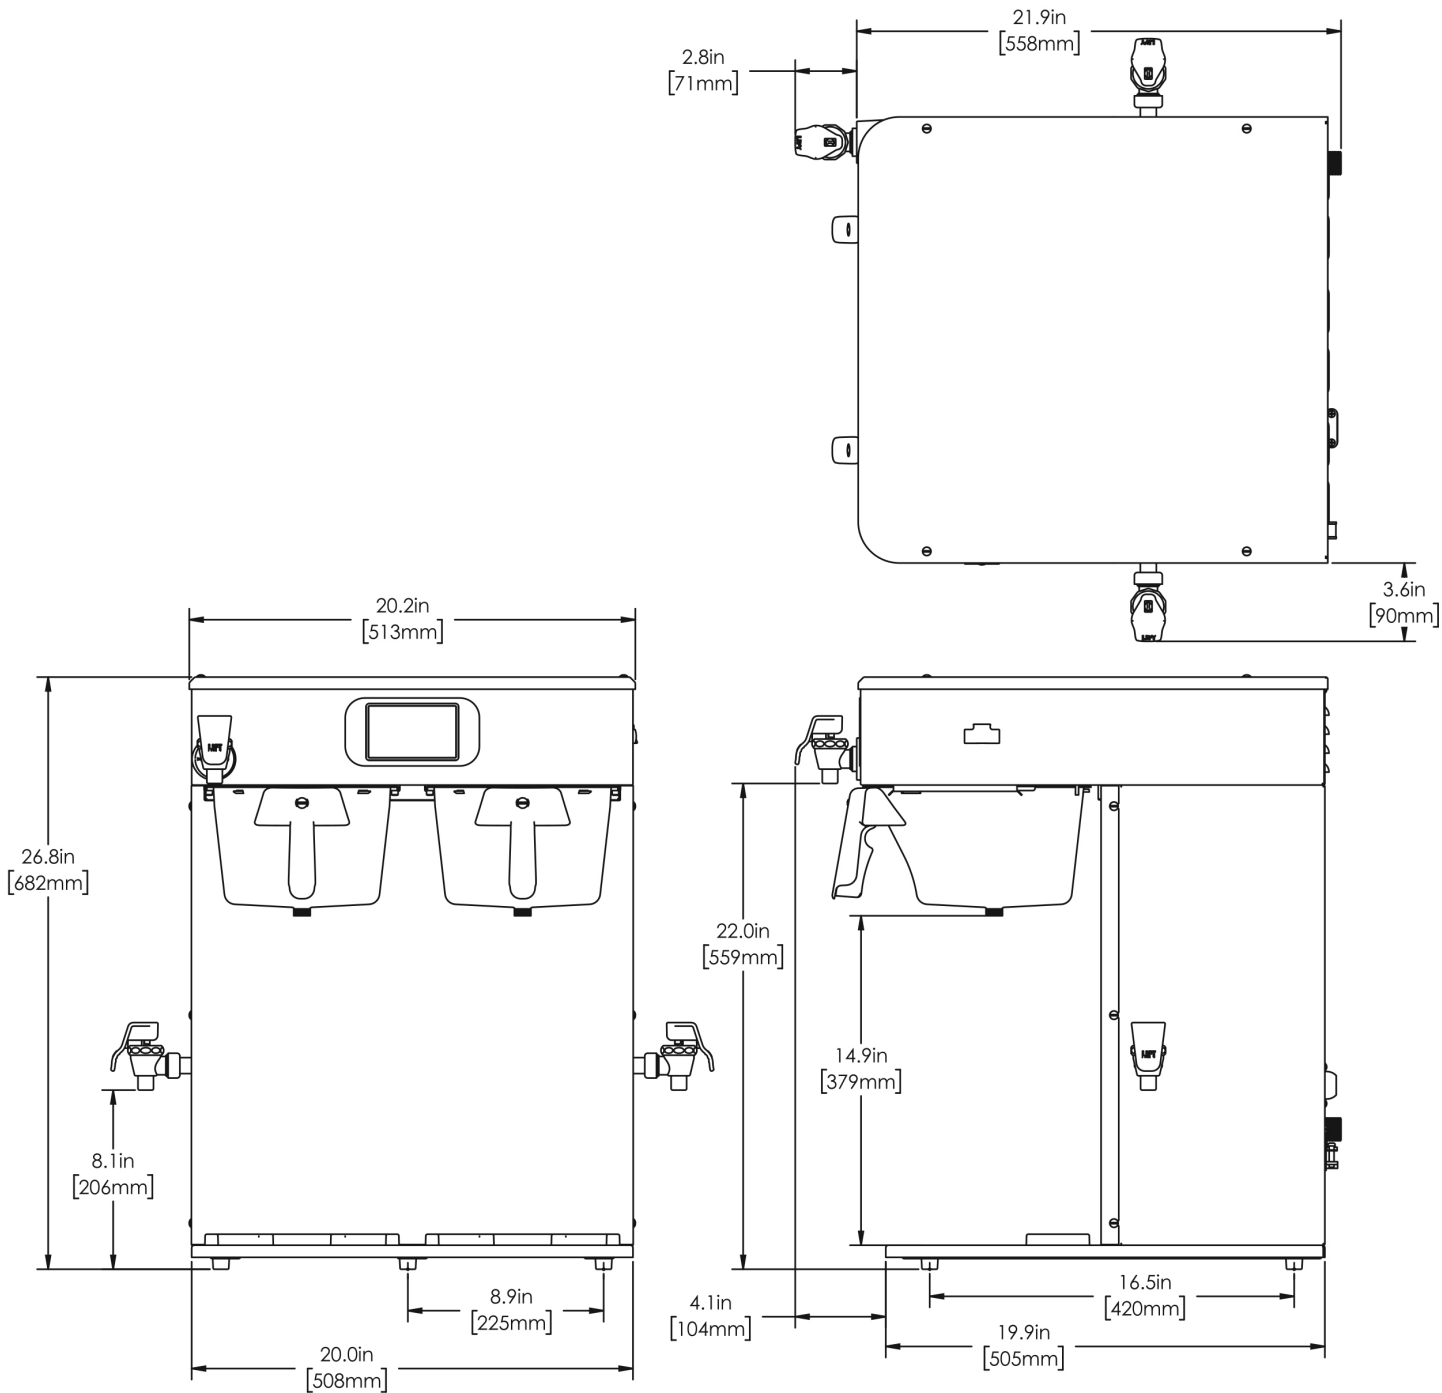

Server(s) sold separately

Specifications

Product #: 53400.6100

Funnel: Black Plastic

Water Access: Plumbed

Interface: Wireless

Finish: Stainless

Additional Features

Last Updated:
07/08/2025

	Unit			Shipping				
	Height	Width	Depth	Height	Width	Depth	Weight	Volume
English	26.8 in.	20.2 in.	24.7 in.	-	-	-	-	-
Metric	68.1 cm	51.3 cm	62.7 cm	-	-	-	-	-

BUNN® reserves the right to change specifications and product design without notice. Such revisions do not entitle the buyer to corresponding changes, improvements, additions or replacements for previously purchased equipment. For most current specifications and other info visit bunn.com.