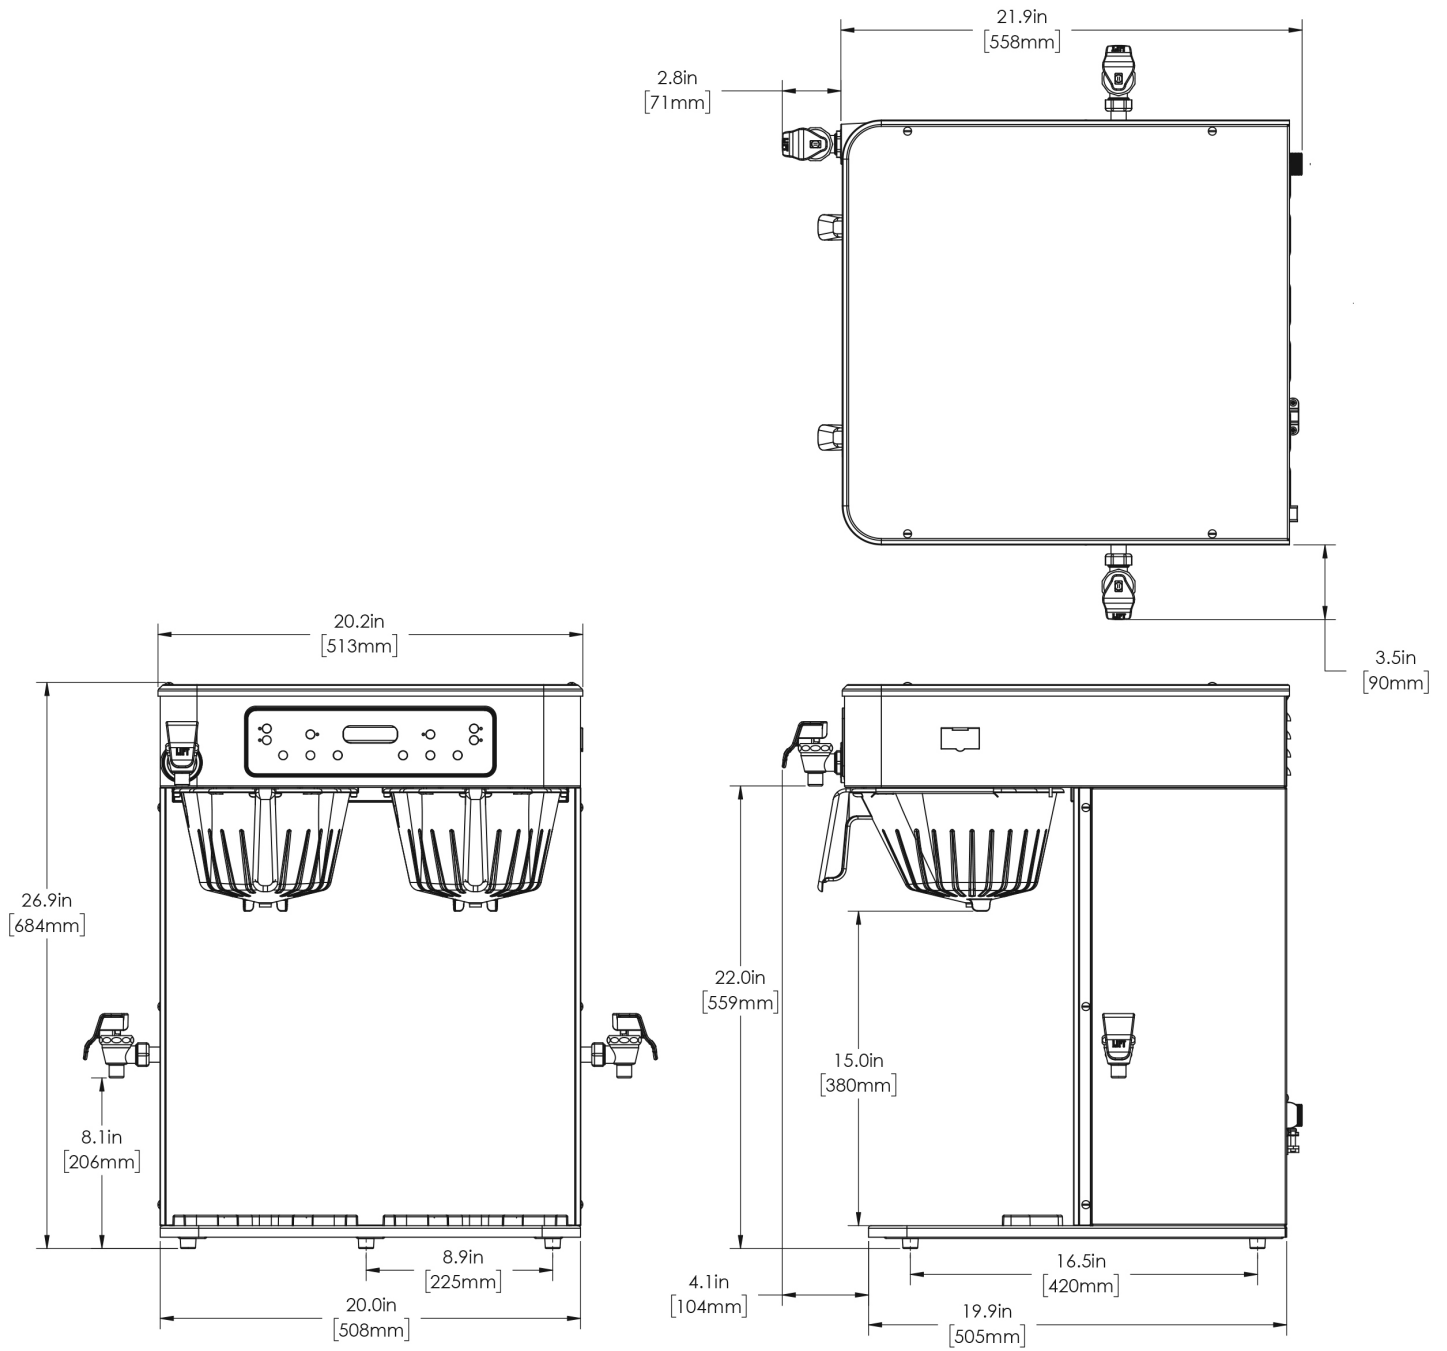

Last Updated:  
05/22/2025

	Unit			Shipping				
	Height	Width	Depth	Height	Width	Depth	Weight	Volume
English	26.9 in.	20.2 in.	24.7 in.	30.0 in.	28.4 in.	28.4 in.	78.460 lbs	13.978 ft³
Metric	68.3 cm	51.3 cm	62.7 cm	76.2 cm	72.1 cm	72.1 cm	35.589 kgs	0.396 m³