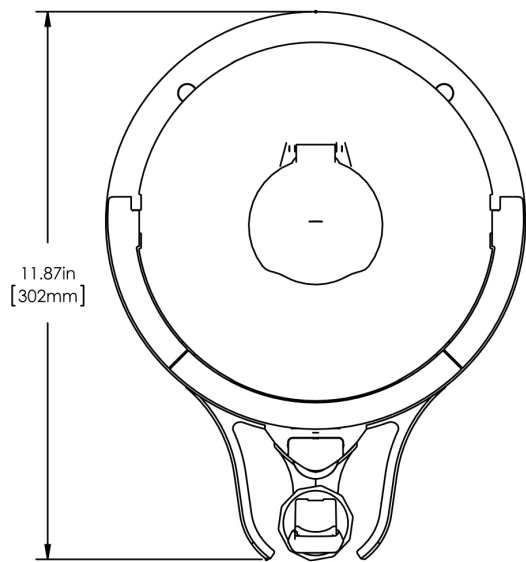

Height: 14.7" Width: 9.1" Depth: 11.9"  
(37.3cm) (23.1cm) (30.2cm)

- Vacuum insulated to keep coffee hot for hours
- Brew-through design with flip lid cover
- Soft-grip bail handle for easy transportation
- Integrated sight gauge assembly allows for easy cleaning
- Sturdy aluminum faucet guard keeps faucet area clean and protected
- Fast flow faucet
- Ideal for use with Twin or Single Infusion Series Brewers

## Holding Capacity

English	Metric
192 oz.	5.7 L

**WARNING:**

BUNN® reserves the right to change specifications and product design without notice. Such revisions do not entitle the buyer to corresponding changes, improvements, additions or replacements for previously purchased equipment. For most current specifications and other info visit [bunn.com](http://bunn.com).

**Last Updated:**  
09/21/2023

	Unit			Shipping				
	Height	Width	Depth	Height	Width	Depth	Weight	Volume
English	14.7 in.	9.1 in.	11.9 in.	-	-	-	-	-
Metric	37.3 cm	23.1 cm	30.2 cm	-	-	-	-	-

BUNN® reserves the right to change specifications and product design without notice. Such revisions do not entitle the buyer to corresponding changes, improvements, additions or replacements for previously purchased equipment. For most current specifications and other info visit [bunn.com](http://bunn.com).