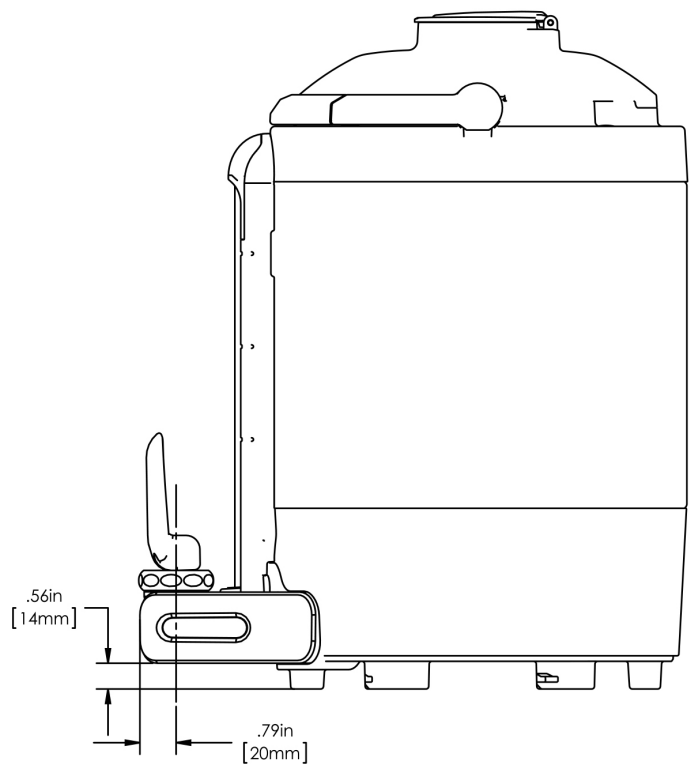

Height: 14.7" Width: 9.1" Depth: 11.9"  
(37.3cm) (23.1cm) (30.2cm)

- Vacuum insulated to keep coffee hot for hours
- Brew-through design with flip lid cover
- Soft-grip bail handle for easy transportation
- Integrated sight gauge assembly allows for easy cleaning
- Sturdy aluminum faucet guard keeps faucet area clean and protected
- Fast flow faucet
- Ideal for use with Twin or Single Infusion Series Brewers

**Last Updated:**  
09/21/2023

	Unit			Shipping				
	Height	Width	Depth	Height	Width	Depth	Weight	Volume
English	14.7 in.	9.1 in.	11.9 in.	-	-	-	-	-
Metric	37.3 cm	23.1 cm	30.2 cm	-	-	-	-	-

BUNN® reserves the right to change specifications and product design without notice. Such revisions do not entitle the buyer to corresponding changes, improvements, additions or replacements for previously purchased equipment. For most current specifications and other info visit [bunn.com](http://bunn.com).