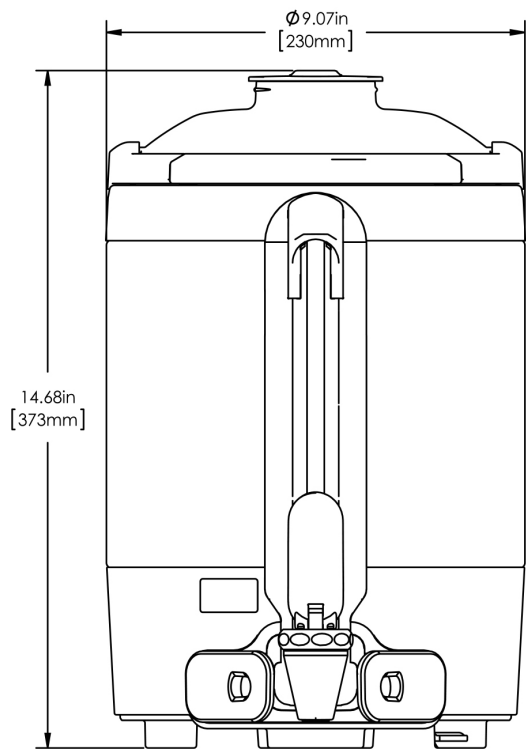

Height: 14.7" Width: 9.1" Depth: 11.9"  
(37.3cm) (23.1cm) (30.2cm)

- Vacuum insulated to keep coffee hot for hours
- Brew-through design with flip lid cover
- Soft-grip bail handle for easy transportation
- Integrated sight gauge assembly allows for easy cleaning
- Sturdy aluminum faucet guard keeps faucet area clean and protected
- Fast flow faucet
- Ideal for use with Twin or Single Infusion Series Brewers

## Holding Capacity

English	Metric
192 oz.	5.7 L

**WARNING:**

BUNN® reserves the right to change specifications and product design without notice. Such revisions do not entitle the buyer to corresponding changes, improvements, additions or replacements for previously purchased equipment. For most current specifications and other info visit [bunn.com](http://bunn.com).

**Last Updated:**  
09/21/2023

	Unit			Shipping				
	Height	Width	Depth	Height	Width	Depth	Weight	Volume
English	14.7 in.	9.1 in.	11.9 in.	-	-	-	-	-
Metric	37.3 cm	23.1 cm	30.2 cm	-	-	-	-	-

BUNN® reserves the right to change specifications and product design without notice. Such revisions do not entitle the buyer to corresponding changes, improvements, additions or replacements for previously purchased equipment. For most current specifications and other info visit [bunn.com](http://bunn.com).