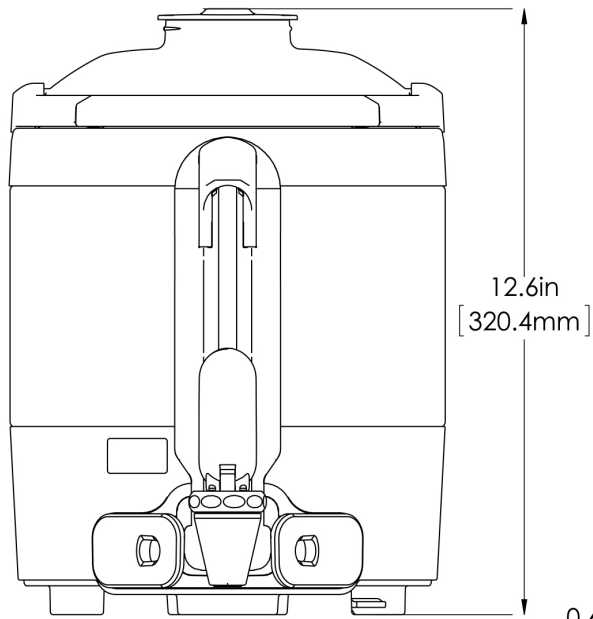

Height: 12.6" Width: 9.1" Depth: 11.8"
(32.0cm) (23.1cm) (30.0cm)

- Vacuum insulated to keep coffee hot for hours
- Brew-through design with flip lid cover
- Soft-grip bail handle for easy transportation
- Integrated sight gauge assembly allows for easy cleaning
- Sturdy aluminum faucet guard keeps faucet area clean and protected
- Fast flow faucet
- Ideal for use with Twin or Single Infusion Series Brewers

Holding Capacity

English	Metric
128 oz.	3.8 L

WARNING:

BUNN® reserves the right to change specifications and product design without notice. Such revisions do not entitle the buyer to corresponding changes, improvements, additions or replacements for previously purchased equipment. For most current specifications and other info visit bunn.com.

Last Updated:
09/21/2023

0.6in
[14.2mm]

0.8in
[19.8mm]

	Unit			Shipping				
	Height	Width	Depth	Height	Width	Depth	Weight	Volume
English	12.6 in.	9.1 in.	11.8 in.	-	-	-	-	-
Metric	32.0 cm	23.1 cm	30.0 cm	-	-	-	-	-