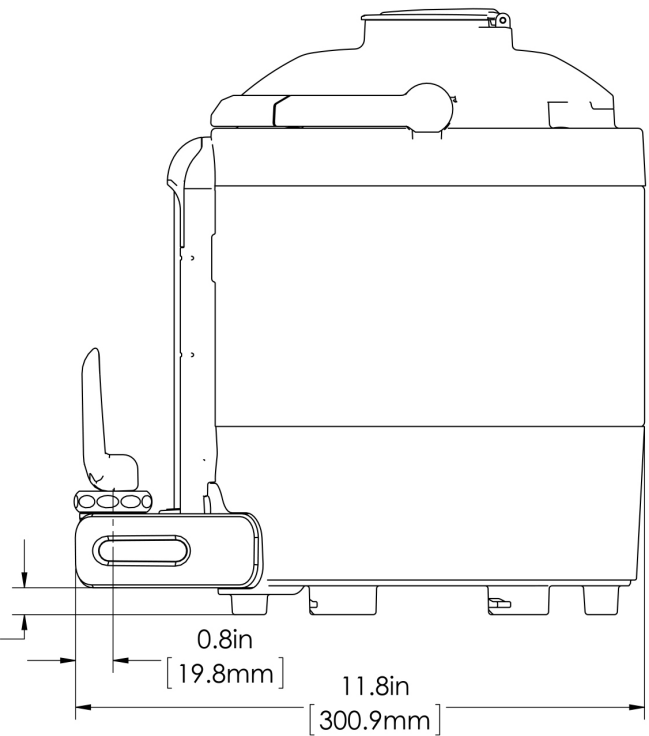

Height: 12.6" Width: 9.1" Depth: 11.8"
(32.0cm) (23.1cm) (30.0cm)

- Vacuum insulated to keep coffee hot for hours
- Brew-through design with flip lid cover
- Soft-grip bail handle for easy transportation
- Integrated sight gauge assembly allows for easy cleaning
- Sturdy aluminum faucet guard keeps faucet area clean and protected
- Fast flow faucet
- Ideal for use with Twin or Single Infusion Series Brewers

Last Updated:
09/21/2023

0.6in
[14.2mm]

0.8in
[19.8mm]

	Unit			Shipping				
	Height	Width	Depth	Height	Width	Depth	Weight	Volume
English	12.6 in.	9.1 in.	11.8 in.	-	-	-	-	-
Metric	32.0 cm	23.1 cm	30.0 cm	-	-	-	-	-