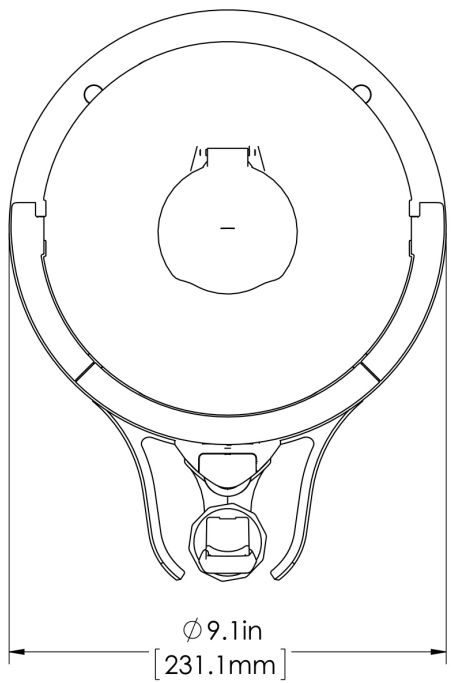

Height: 12.6" Width: 9.1" Depth: 11.8"
(32.0cm) (23.1cm) (30.0cm)

- Vacuum insulated to keep coffee hot for hours
- Brew-through design with flip lid cover
- Soft-grip bail handle for easy transportation
- Integrated sight gauge assembly allows for easy cleaning
- Sturdy aluminum faucet guard keeps faucet area clean and protected
- Fast flow faucet
- Ideal for use with Twin or Single Infusion Series Brewers

Agency:

Specifications

Product #: 44000.6250

Lid Color: Black

Handle: Bail Handle

Liner: Stainless Steel

Dispense: Lever Action

Additional Features

Holding Capacity

English	Metric
128 oz.	3.8 L

WARNING:

BUNN® reserves the right to change specifications and product design without notice. Such revisions do not entitle the buyer to corresponding changes, improvements, additions or replacements for previously purchased equipment. For most current specifications and other info visit bunn.com.

Last Updated:
09/21/2023

0.6in
[14.2mm]

0.8in
[19.8mm]

	Unit			Shipping				
	Height	Width	Depth	Height	Width	Depth	Weight	Volume
English	12.6 in.	9.1 in.	11.8 in.	-	-	-	-	-
Metric	32.0 cm	23.1 cm	30.0 cm	-	-	-	-	-