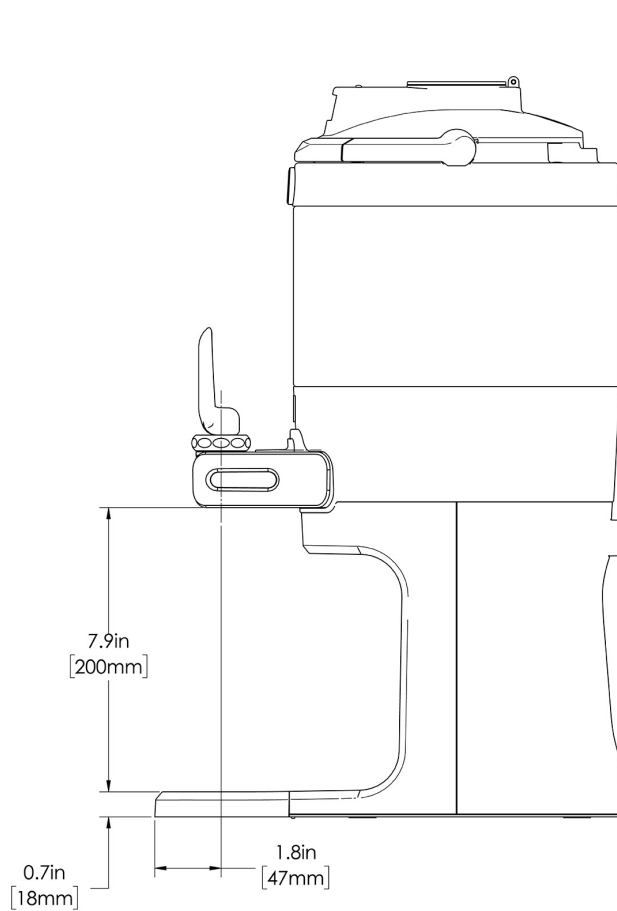

Height: 20.7" Width: 9.3" Depth: 13.0"
(52.6cm) (23.6cm) (33.0cm)

- Digital sight gauge operates on four easily replaceable AAA batteries with an average 1-year lifespan: display shows low battery symbol when replacement is needed
- Unique lid design allows the display to be forward or rear facing
- Volume indicator displays how much coffee is left inside the server
- Four-hour digital count-up timer
- Vacuum insulated to keep coffee hot for hours
- Brew-through design with flip lid cover
- Soft-grip bail handle for easy transportation
- Self-locking stand allows for multiple brewing and serving options
- Large cup clearance allows for dispensing into cups, decanters and thermal carafes
- Sturdy aluminum faucet guard keeps faucet area clean and protected
- Drip tray is easily removed for cleaning or to provide extra clearance for dispensing into pitchers
- Fast flow faucet
- Ideal for use with Twin or Single Infusion Series Brewers

Holding Capacity

English	Metric
128 oz.	3.8 L

WARNING:

BUNN® reserves the right to change specifications and product design without notice. Such revisions do not entitle the buyer to corresponding changes, improvements, additions or replacements for previously purchased equipment. For most current specifications and other info visit bunn.com.

Last Updated:
09/21/2023

	Unit			Shipping				
	Height	Width	Depth	Height	Width	Depth	Weight	Volume
English	20.7 in.	9.3 in.	13.0 in.	-	-	-	-	-
Metric	52.6 cm	23.6 cm	33.0 cm	-	-	-	-	-

BUNN® reserves the right to change specifications and product design without notice. Such revisions do not entitle the buyer to corresponding changes, improvements, additions or replacements for previously purchased equipment. For most current specifications and other info visit bunn.com.