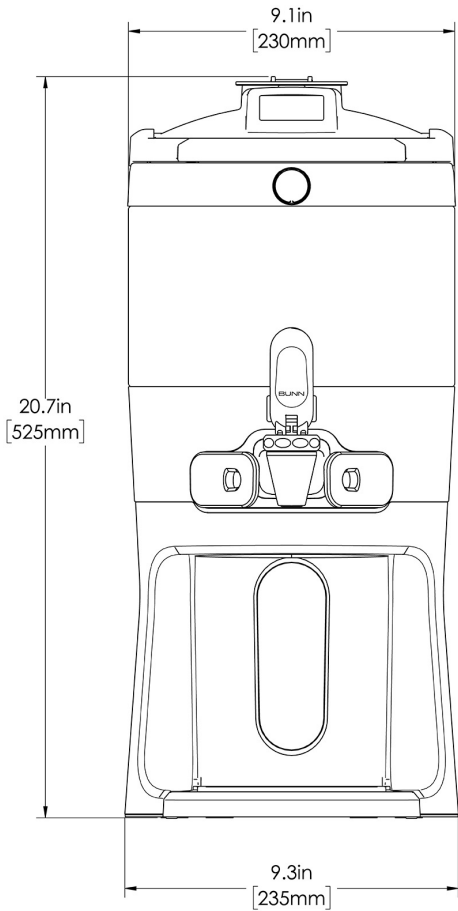

Height: 20.7" Width: 9.3" Depth: 13.0"
(52.6cm) (23.6cm) (33.0cm)

- Digital sight gauge operates on four easily replaceable AAA batteries with an average 1-year lifespan: display shows low battery symbol when replacement is needed
- Unique lid design allows the display to be forward or rear facing
- Volume indicator displays how much coffee is left inside the server
- Four-hour digital count-up timer
- Vacuum insulated to keep coffee hot for hours
- Brew-through design with flip lid cover
- Soft-grip bail handle for easy transportation
- Self-locking stand allows for multiple brewing and serving options
- Large cup clearance allows for dispensing into cups, decanters and thermal carafes
- Sturdy aluminum faucet guard keeps faucet area clean and protected
- Drip tray is easily removed for cleaning or to provide extra clearance for dispensing into pitchers
- Fast flow faucet
- Ideal for use with Twin or Single Infusion Series Brewers

Holding Capacity

English	Metric
128 oz.	3.8 L

WARNING:

BUNN® reserves the right to change specifications and product design without notice. Such revisions do not entitle the buyer to corresponding changes, improvements, additions or replacements for previously purchased equipment. For most current specifications and other info visit bunn.com.

Last Updated:
09/21/2023

	Unit			Shipping				
	Height	Width	Depth	Height	Width	Depth	Weight	Volume
English	20.7 in.	9.3 in.	13.0 in.	-	-	-	-	-
Metric	52.6 cm	23.6 cm	33.0 cm	-	-	-	-	-

BUNN® reserves the right to change specifications and product design without notice. Such revisions do not entitle the buyer to corresponding changes, improvements, additions or replacements for previously purchased equipment. For most current specifications and other info visit bunn.com.