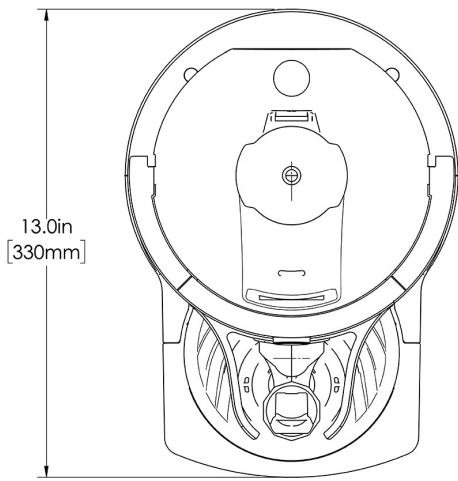

Height: 20.7" Width: 9.3" Depth: 13.0"
(52.6cm) (23.6cm) (33.0cm)

- Digital sight gauge operates on four easily replaceable AAA batteries with an average 1-year lifespan: display shows low battery symbol when replacement is needed
- Unique lid design allows the display to be forward or rear facing
- Volume indicator displays how much coffee is left inside the server
- Four-hour digital count-up timer
- Vacuum insulated to keep coffee hot for hours
- Brew-through design with flip lid cover
- Soft-grip bail handle for easy transportation
- Self-locking stand allows for multiple brewing and serving options
- Large cup clearance allows for dispensing into cups, decanters and thermal carafes
- Sturdy aluminum faucet guard keeps faucet area clean and protected
- Drip tray is easily removed for cleaning or to provide extra clearance for dispensing into pitchers
- Fast flow faucet
- Ideal for use with Twin or Single Infusion Series Brewers

Agency:

Specifications

Product #: 42700.6200

Lid Color: Black

Handle: Bail Handle

Liner: Stainless Steel

Dispense: Lever Action

Additional Features

Holding Capacity

English	Metric
128 oz.	3.8 L

WARNING:

BUNN® reserves the right to change specifications and product design without notice. Such revisions do not entitle the buyer to corresponding changes, improvements, additions or replacements for previously purchased equipment. For most current specifications and other info visit bunn.com.

Last Updated:
09/21/2023

	Unit			Shipping				
	Height	Width	Depth	Height	Width	Depth	Weight	Volume
English	20.7 in.	9.3 in.	13.0 in.	-	-	-	-	-
Metric	52.6 cm	23.6 cm	33.0 cm	-	-	-	-	-

BUNN® reserves the right to change specifications and product design without notice. Such revisions do not entitle the buyer to corresponding changes, improvements, additions or replacements for previously purchased equipment. For most current specifications and other info visit bunn.com.