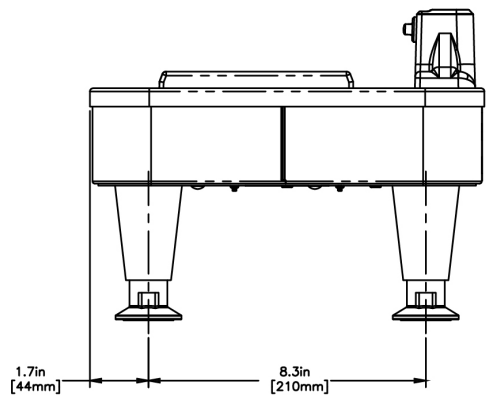

Agency:

Specifications

Product #: 27875.6200

Finish: Stainless

Legs: 4" Stainless Steel Legs

Additional Features

Electrical & Capacity

Volts*	Amps	Watts	Cord Attached	Plug Type	8oz cups/hr 236ml cups/hr	Input H ² O Temp.	Phase	# Wires plus Ground	Hertz
-	-	-	-	-	-	60°F (15.5°C)	-	-	-

Last Updated:
03/13/2026

	Unit			Shipping				
	Height	Width	Depth	Height	Width	Depth	Weight	Volume
English	9.3 in.	20.2 in.	11.8 in.	-	-	-	-	-
Metric	23.6 cm	51.3 cm	30.0 cm	-	-	-	-	-

BUNN® reserves the right to change specifications and product design without notice. Such revisions do not entitle the buyer to corresponding changes, improvements, additions or replacements for previously purchased equipment. For most current specifications and other info visit bunn.com.