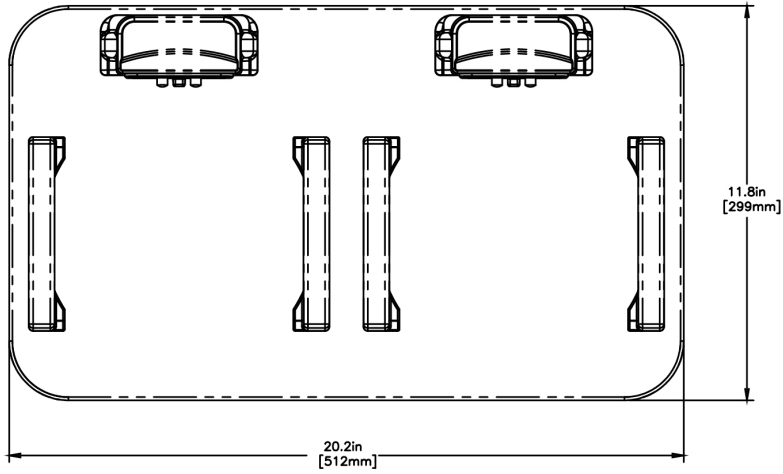

Agency:

Specifications

Product #: 27875.6200

Finish: Stainless

Legs: 4" Stainless Steel Legs

Additional Features

Electrical & Capacity

Volts*	Amps	Watts	Cord Attached	Plug Type	8oz cups/hr 236ml cups/hr	Input H ² O Temp.	Phase	# Wires plus Ground	Hertz
-	-	-	-	-	-	60°F (15.5°C)	-	-	-

Last Updated:
03/13/2026

	Unit			Shipping				
	Height	Width	Depth	Height	Width	Depth	Weight	Volume
English	9.3 in.	20.2 in.	11.8 in.	-	-	-	-	-
Metric	23.6 cm	51.3 cm	30.0 cm	-	-	-	-	-

BUNN® reserves the right to change specifications and product design without notice. Such revisions do not entitle the buyer to corresponding changes, improvements, additions or replacements for previously purchased equipment. For most current specifications and other info visit bunn.com.