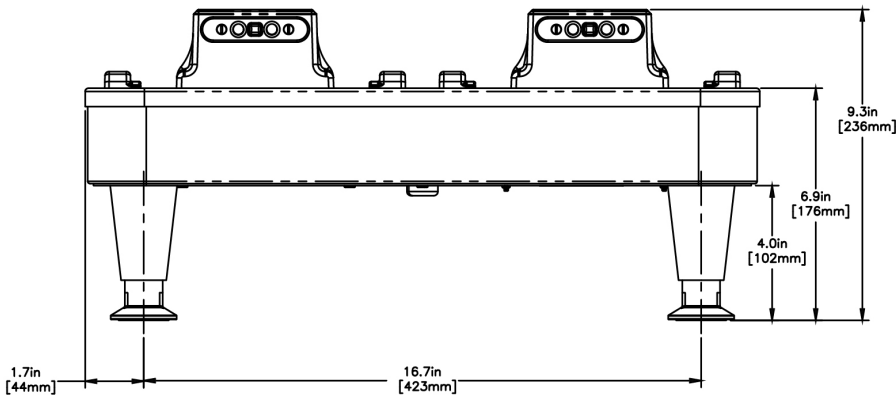

Agency:

Specifications

Product #: 27875.6200

Finish: Stainless

Legs: 4" Stainless Steel Legs

Additional Features

Electrical & Capacity

Volts*	Amps	Watts	Cord Attached	Plug Type	8oz cups/hr 236ml cups/hr	Input H ² O Temp.	Phase	# Wires plus Ground	Hertz
-	-	-	-	-	-	60°F (15.5°C)	-	-	-

Last Updated:
03/13/2026

	Unit			Shipping				
	Height	Width	Depth	Height	Width	Depth	Weight	Volume
English	9.3 in.	20.2 in.	11.8 in.	-	-	-	-	-
Metric	23.6 cm	51.3 cm	30.0 cm	-	-	-	-	-

BUNN® reserves the right to change specifications and product design without notice. Such revisions do not entitle the buyer to corresponding changes, improvements, additions or replacements for previously purchased equipment. For most current specifications and other info visit bunn.com.