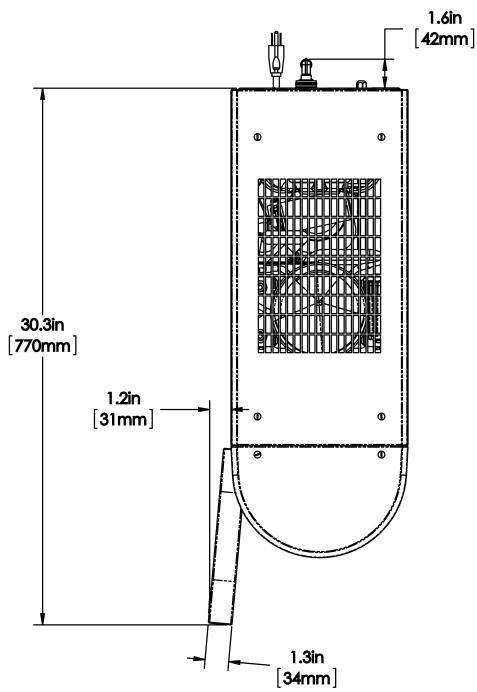

Plumbing Requirements

PSI	kPa	Fitting Supplied	Water Flow Required (GPM)
30-100	207-689	3/8" Male Flare Fitting	1.40

CAD Drawings

2D	Revit	KLC
●	●	●

WARNING: This product can expose you to chemicals including Bisphenol A (BPA), which is known to the State of California to cause birth defects or other reproductive harm. For more information go to www.P65Warnings.ca.gov

Last Updated:
12/05/2024

	Unit			Shipping				
	Height	Width	Depth	Height	Width	Depth	Weight	Volume
English	26.9 in.	10.0 in.	28.1 in.	43.1 in.	22.8 in.	30.5 in.	103.000 lbs	17.317 ft ³
Metric	68.3 cm	25.4 cm	71.4 cm	109.5 cm	57.8 cm	77.5 cm	46.721 kgs	0.490 m ³