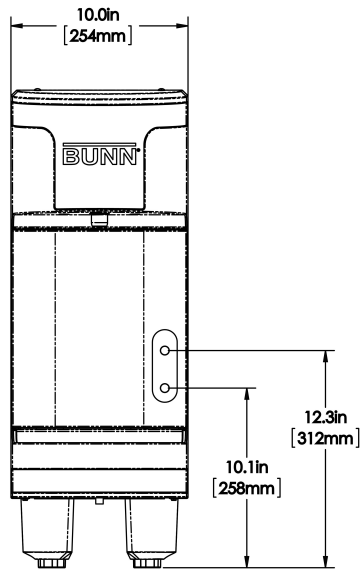

Plumbing Requirements

PSI	kPa	Fitting Supplied	Water Flow Required (GPM)
30-100	207-689	3/8" Male Flare Fitting	1.40

CAD Drawings

2D	Revit	KLC
●	●	●

WARNING: This product can expose you to chemicals including Bisphenol A (BPA), which is known to the State of California to cause birth defects or other reproductive harm. For more information go to www.P65Warnings.ca.gov

Last Updated:
12/05/2024

	Unit			Shipping				
	Height	Width	Depth	Height	Width	Depth	Weight	Volume
English	26.9 in.	10.0 in.	28.1 in.	43.1 in.	22.8 in.	30.5 in.	103.000 lbs	17.317 ft ³
Metric	68.3 cm	25.4 cm	71.4 cm	109.5 cm	57.8 cm	77.5 cm	46.721 kgs	0.490 m ³