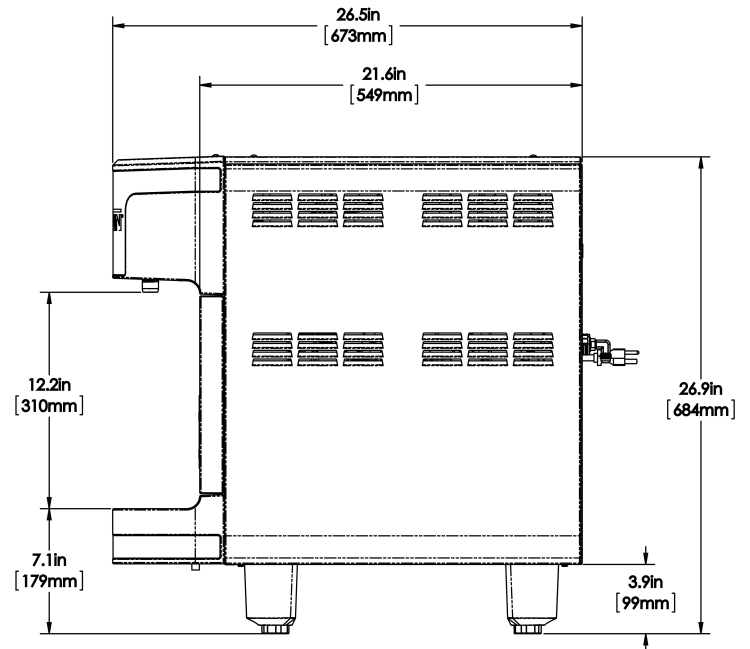

Last Updated:
12/05/2024

	Unit			Shipping				
	Height	Width	Depth	Height	Width	Depth	Weight	Volume
English	26.9 in.	10.0 in.	28.1 in.	43.1 in.	22.8 in.	30.5 in.	103.000 lbs	17.317 ft ³
Metric	68.3 cm	25.4 cm	71.4 cm	109.5 cm	57.8 cm	77.5 cm	46.721 kgs	0.490 m ³