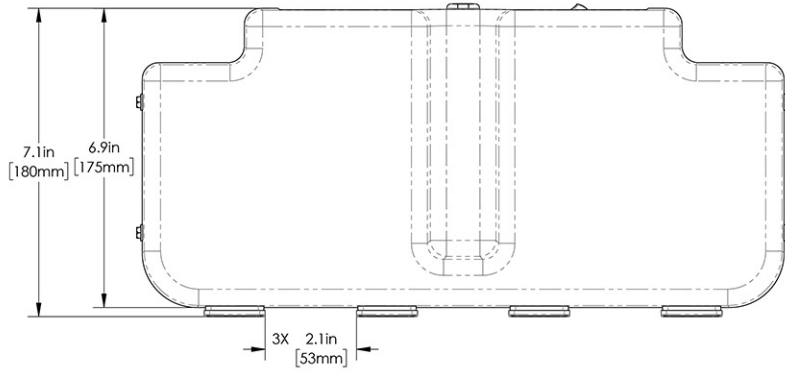

Last Updated:  
09/21/2023

	Unit			Shipping				
	Height	Width	Depth	Height	Width	Depth	Weight	Volume
English	3.1 in.	15.0 in.	7.2 in.	9.0 in.	3.9 in.	15.6 in.	0.100 lbs	0.315 ft <sup>3</sup>
Metric	7.9 cm	38.1 cm	18.3 cm	22.9 cm	9.8 cm	39.7 cm	0.045 kgs	0.009 m <sup>3</sup>