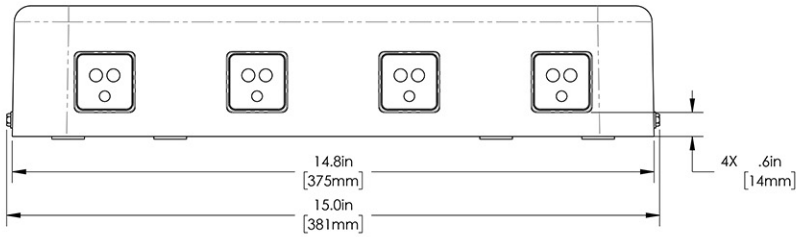

Last Updated:  
09/21/2023

	Unit			Shipping				
	Height	Width	Depth	Height	Width	Depth	Weight	Volume
English	3.1 in.	15.0 in.	7.2 in.	9.0 in.	3.9 in.	15.6 in.	0.100 lbs	0.315 ft <sup>3</sup>
Metric	7.9 cm	38.1 cm	18.3 cm	22.9 cm	9.8 cm	39.7 cm	0.045 kgs	0.009 m <sup>3</sup>