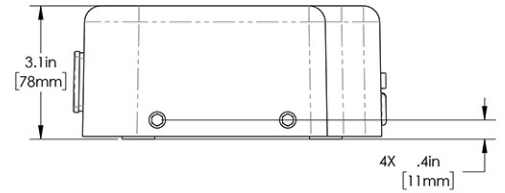

Last Updated:  
09/21/2023

	Unit			Shipping				
	Height	Width	Depth	Height	Width	Depth	Weight	Volume
English	3.1 in.	15.0 in.	7.2 in.	9.0 in.	3.9 in.	15.6 in.	0.100 lbs	0.315 ft <sup>3</sup>
Metric	7.9 cm	38.1 cm	18.3 cm	22.9 cm	9.8 cm	39.7 cm	0.045 kgs	0.009 m <sup>3</sup>